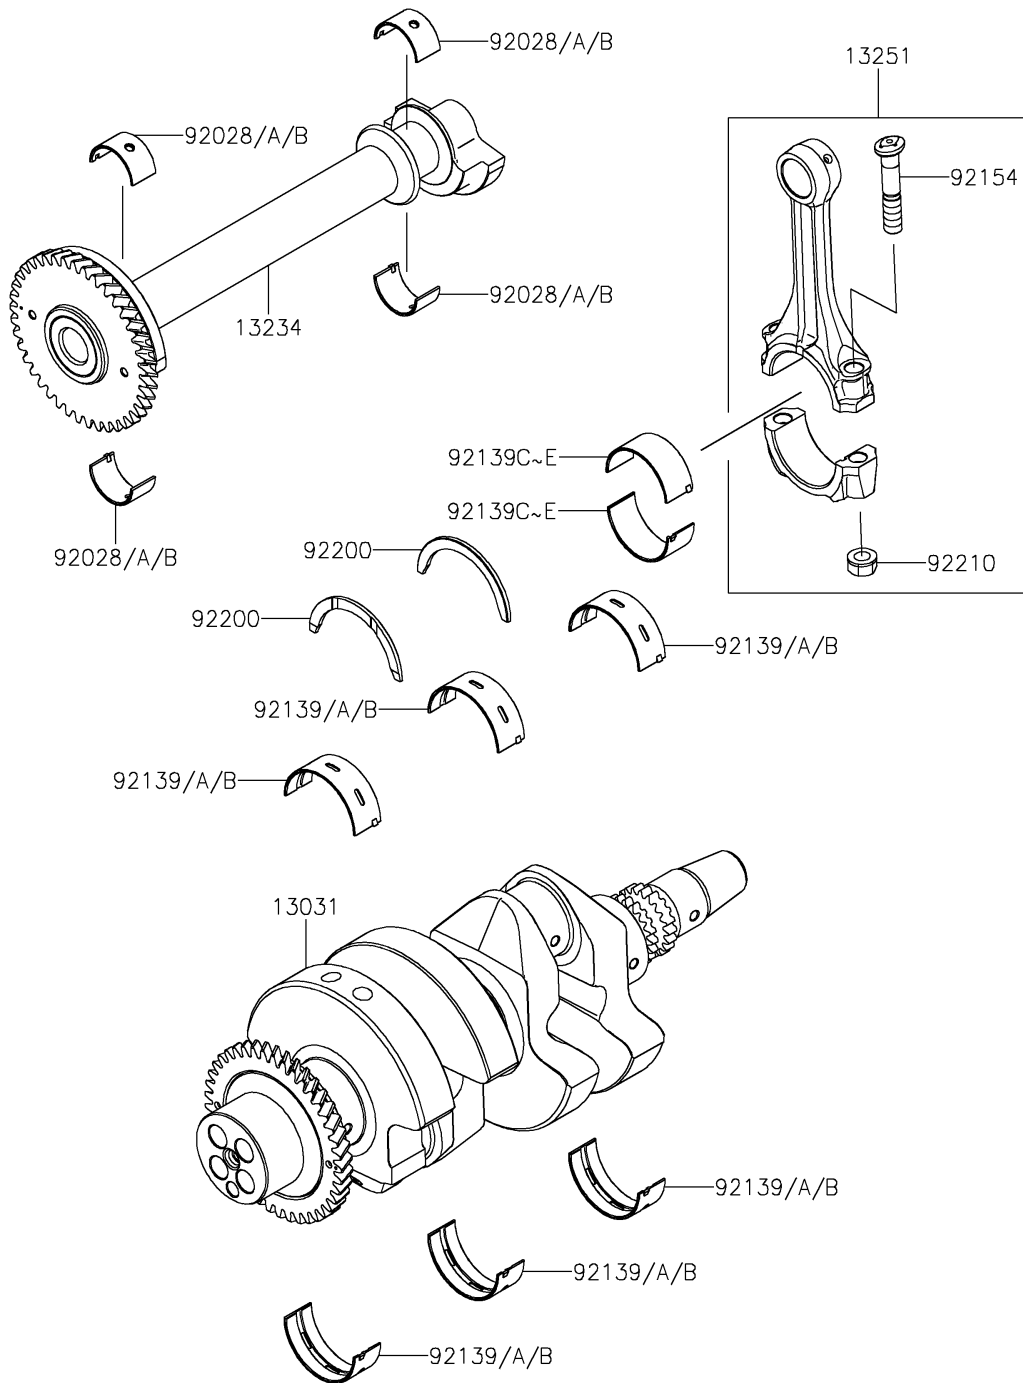

# 2022 TERYX KRX® 1000 SPECIAL EDITION PARTS DIAGRAM

Crankshaft

E1321

### Crankshaft

ITEM NAME	PART NUMBER	QUANTITY
CRANKSHAFT-COMP (Ref # 13031)	13031-0997	1
SHAFT-COMP,BALANCER (Ref # 13234)	13234-0611	1
ROD-ASSY-CONNECTING,J (Ref # 13251)	13251-0733-JJ	2
BUSHING,BALANCER SHAFT,BLUE (Ref # 92028)	92028-1909	4
BUSHING,BALANCER SHAFT,BLACK (Ref # 92028A)	92028-1910	AR
BUSHING,BALANCER SHAFT,BROWN (Ref # 92028B)	92028-1911	AR
BUSHING,CRANKSHAFT,BLUE (Ref # 92139)	92139-0925	6
BUSHING,CRANKSHAFT,BLACK (Ref # 92139A)	92139-0926	AR
BUSHING,CRANKSHAFT,BROWN (Ref # 92139B)	92139-0927	AR
BUSHING,CONNECTING ROD,YELLOW (Ref # 92139C)	92139-0968	4
BUSHING,CONNECTING ROD,GREEN (Ref # 92139D)	92139-0969	AR
BUSHING,CONNECTING ROD,PURPLE (Ref # 92139E)	92139-0970	AR
BOLT,CONNECTING ROD (Ref # 92154)	92154-3911	4
WASHER,THRUST,T=2.5 (Ref # 92200)	92200-2242	2
NUT,FLANGED,9MM (Ref # 92210)	92210-1673	4