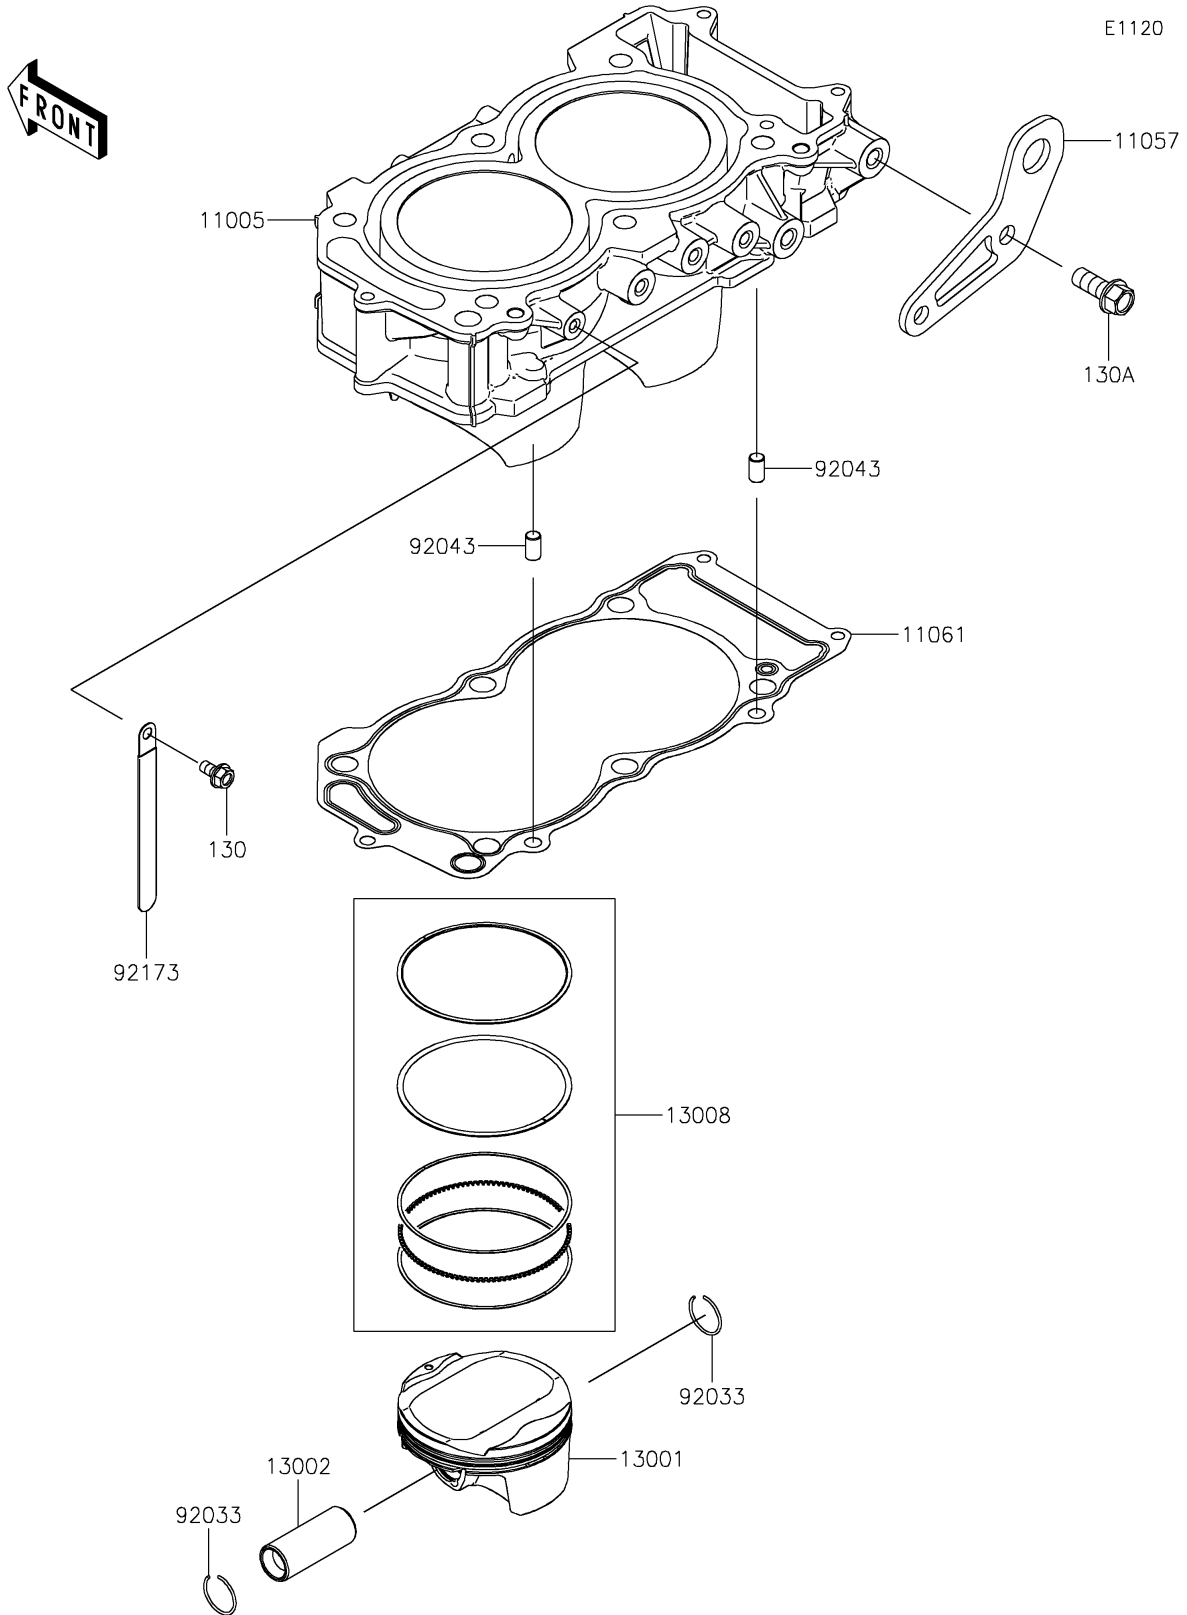

# 2022 TERYX KRX® 1000 SPECIAL EDITION PARTS DIAGRAM

Cylinder/Piston(s)

### Cylinder/Piston(s)

ITEM NAME	PART NUMBER	QUANTITY
CYLINDER-ENGINE (Ref # 11005)	11005-0695	1
BRACKET (Ref # 11057)	11057-2438	1
GASKET,CYLINDER BASE (Ref # 11061)	11061-1309	1
PISTON-ENGINE (Ref # 13001)	13001-0824	2
PIN-PISTON (Ref # 13002)	13002-0719	2
RING-SET-PISTON (Ref # 13008)	13008-0581	2
RING-SNAP (Ref # 92033)	92033-1188	4
PIN,8X14 (Ref # 92043)	92043-1567	2
CLAMP (Ref # 92173)	92173-0098	1
BOLT-FLANGED,6X12 (Ref # 130)	130BA0612	1
BOLT-FLANGED,10X25 (Ref # 130A)	130BA1025	2