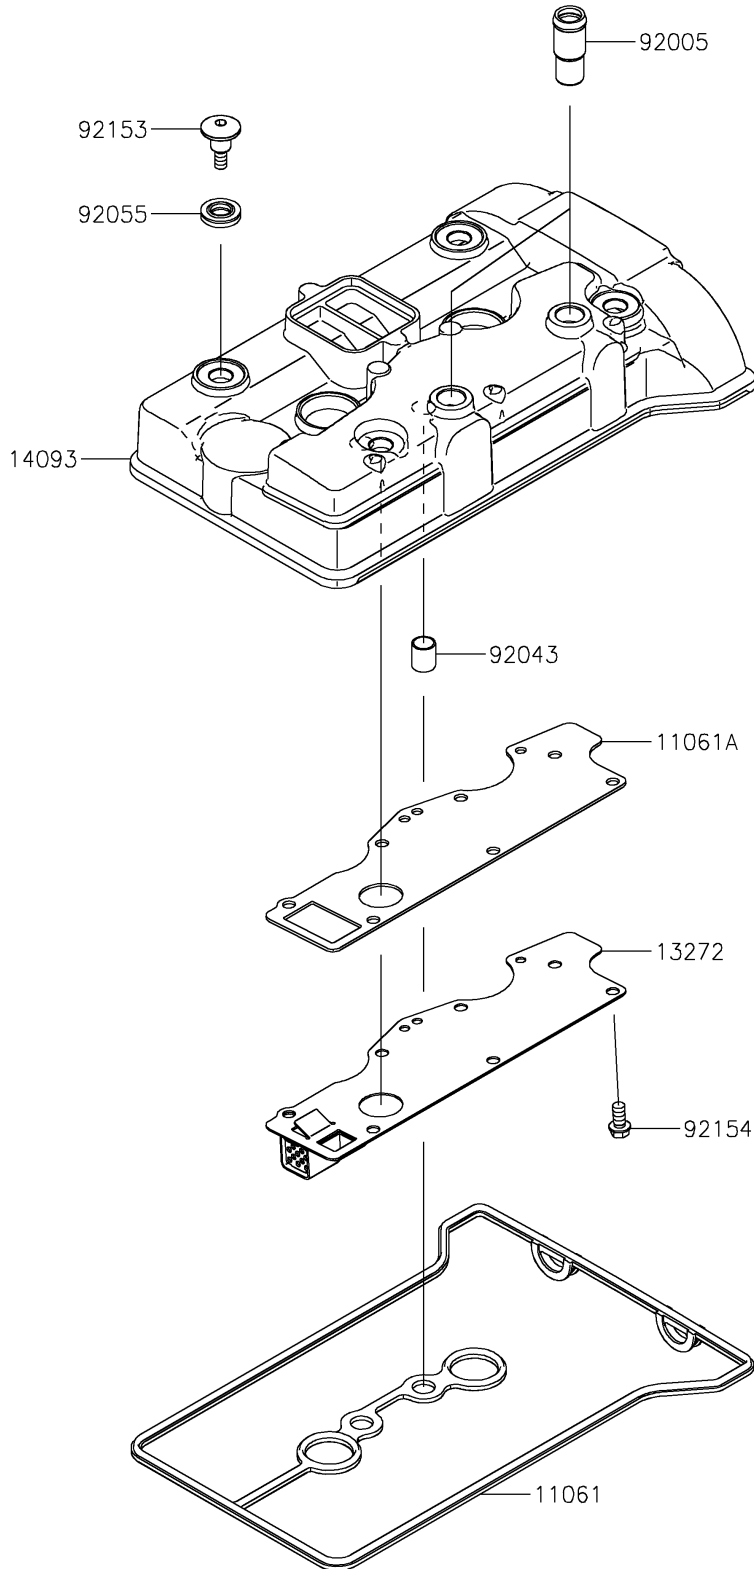

2022 TERYX KRX® 1000 SPECIAL EDITION PARTS DIAGRAM

Cylinder Head Cover

E1112

2022 TERYX KRX® 1000 SPECIAL EDITION PARTS LIST

Cylinder Head Cover

ITEM NAME	PART NUMBER	QUANTITY
GASKET,HEAD COVER (Ref # 11061)	11061-1313	1
GASKET,BREATHER PLATE (Ref # 11061A)	11061-1314	1
PLATE,BREATHER (Ref # 13272)	13272-2685	1
COVER,HEAD (Ref # 14093)	14093-0848	1
FITTING,BREATHER (Ref # 92005)	92005-0968	2
PIN,10.1X12X14 (Ref # 92043)	92043-4009	2
RING-O (Ref # 92055)	92055-0785	4
BOLT,SOCKET,6X22.5 (Ref # 92153)	92153-1779	4
BOLT,FLANGED-SMALL,6X12 (Ref # 92154)	92154-1888	7