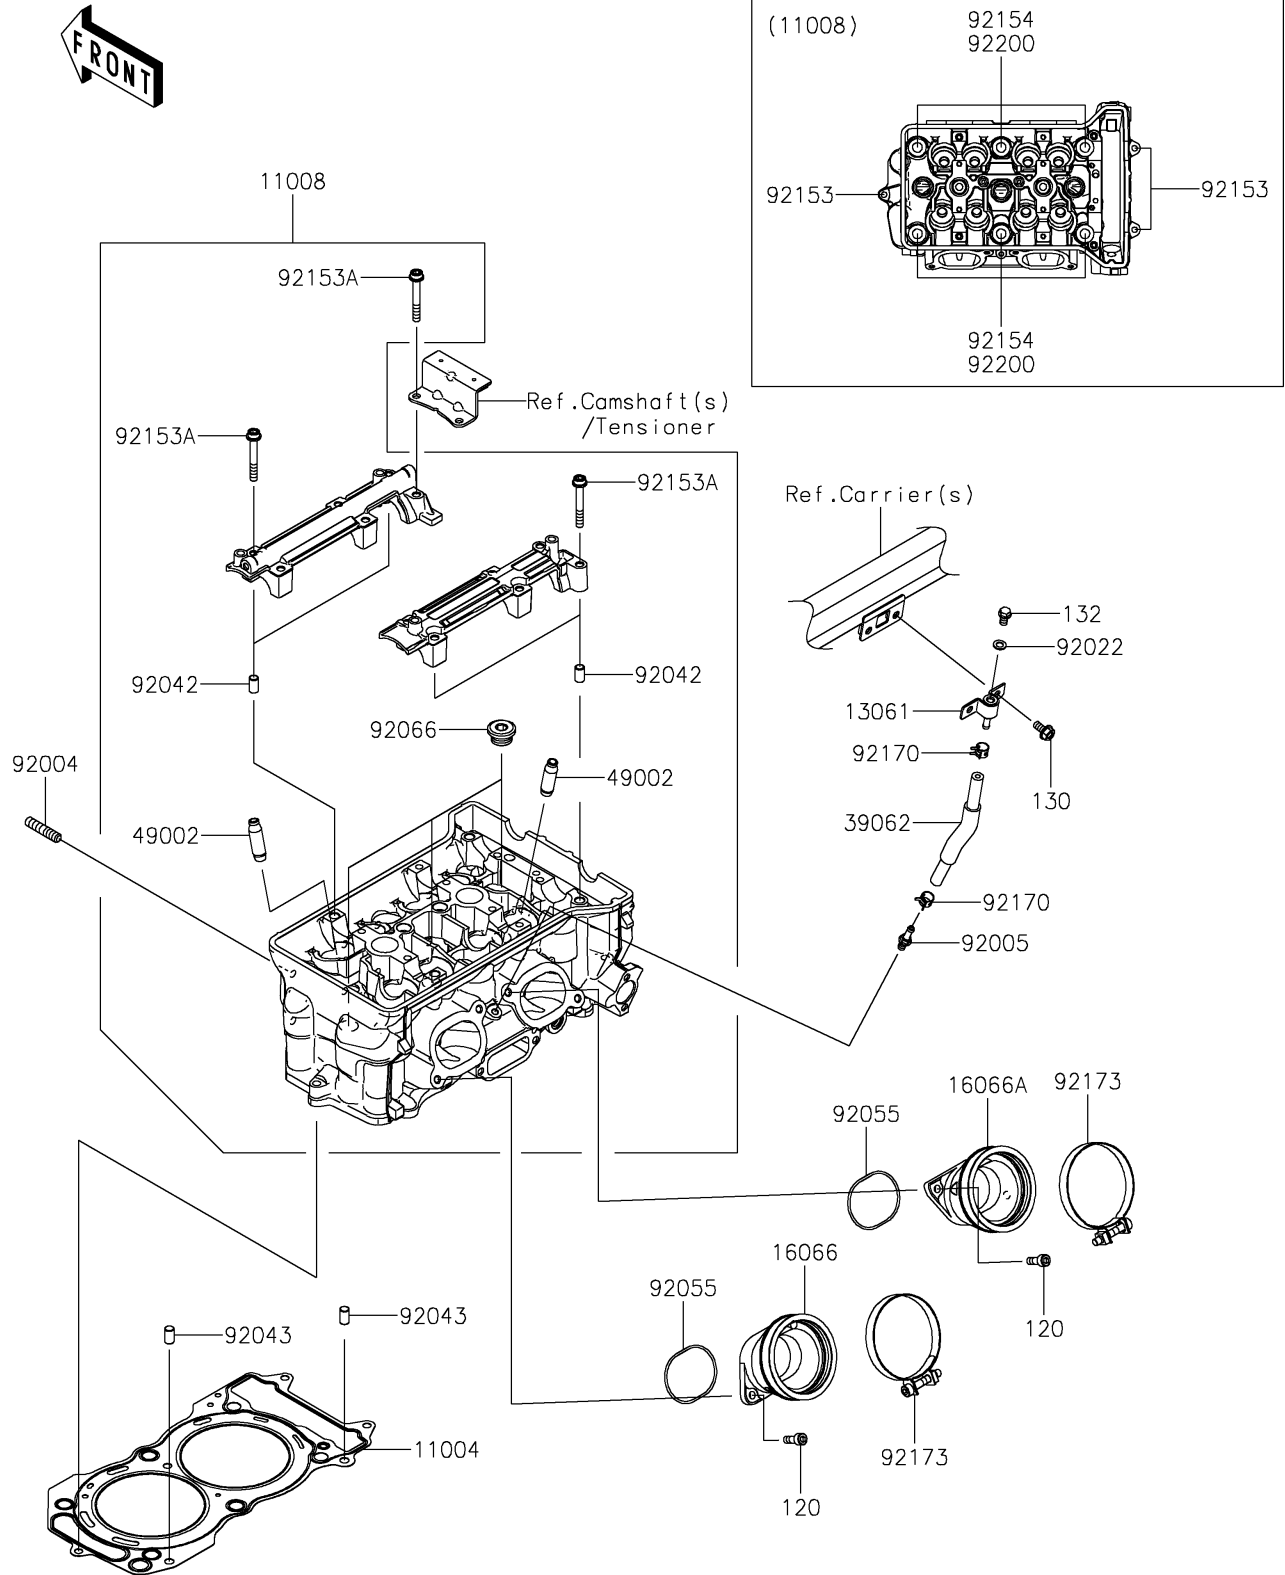

2022 TERYX KRX® 1000 SPECIAL EDITION PARTS DIAGRAM

Cylinder Head

E1111

2022 TERYX KRX® 1000 SPECIAL EDITION PARTS LIST

Cylinder Head

ITEM NAME	PART NUMBER	QUANTITY
GASKET-HEAD (Ref # 11004)	11004-0785	1
HEAD-COMP-CYLINDER (Ref # 11008)	11008-1461	1
BOSS (Ref # 13061)	13061-0977	1
HOLDER-THROTTLE BODY,#1 (Ref # 16066)	16066-0015	1
HOLDER-THROTTLE BODY,#2 (Ref # 16066A)	16066-0016	1
HOSE-COOLING,CYL.HEAD-AIR VENT (Ref # 39062)	39062-0862	1
GUIDE-VALVE (Ref # 49002)	49002-0709	8
STUD,8X22 (Ref # 92004)	92004-1217	8
FITTING (Ref # 92005)	92005-0826	1
WASHER,6.2X11X1 (Ref # 92022)	92022-304	1
PIN,DOWEL,6.3X8X14 (Ref # 92042)	92042-007	4
PIN,8X14 (Ref # 92043)	92043-1567	2
RING-O,49.7X1.9 (Ref # 92055)	92055-0930	2
PLUG,18X10 (Ref # 92066)	92066-0832	3
BOLT,6X95 (Ref # 92153)	92153-0320	3
BOLT,SOCKET,6X45 (Ref # 92153A)	92153-0656	12
BOLT,11X157 (Ref # 92154)	92154-3931	6
CLAMP (Ref # 92170)	92170-1493	2
CLAMP,72MM (Ref # 92173)	92173-2025	2
WASHER,11.5X20.5X3.2 (Ref # 92200)	92200-0727	6
BOLT-SOCKET,6X18 (Ref # 120)	120CA0618	4
BOLT-FLANGED,6X12 (Ref # 130)	130BA0612	2
BOLT-FLANGED-SMALL,6X10 (Ref # 132)	132BA0610	1