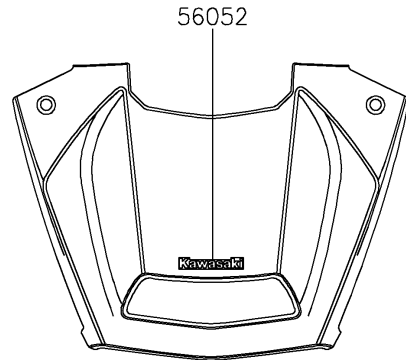

# 2022 TERYX KRX® 1000 PARTS DIAGRAM

Decals

F2861

Ref. Front Fender(s)

Ref. Door

Ref. Rear Fender(s)

### Decals

ITEM NAME	PART NUMBER	QUANTITY
MARK,KAWASAKI (Ref # 56052)	56052-0928	1
MARK,RR FENDER,KAWASAKI (Ref # 56054)	56054-2757	2
PATTERN,DOOR COVER,LH,UPP (Ref # 56076)	56076-1243	1
PATTERN,DOOR COVER,LH,CNT,FR (Ref # 56076A)	56076-1244	1
PATTERN,DOOR COVER,LH,CNT,RR (Ref # 56076B)	56076-1245	1
PATTERN,DOOR COVER,LH,LWR (Ref # 56076C)	56076-1246	1
PATTERN,DOOR COVER,RH,UPP (Ref # 56076D)	56076-1247	1
PATTERN,DOOR COVER,RH,CNT,FR (Ref # 56076E)	56076-1248	1
PATTERN,DOOR COVER,RH,CNT,RR (Ref # 56076F)	56076-1249	1
PATTERN,DOOR COVER,RH,LWR (Ref # 56076G)	56076-1250	1
PATTERN,RR FENDER,LH,UPP (Ref # 56076H)	56076-1251	1
PATTERN,RR FENDER,LH,LWR (Ref # 56076I)	56076-1252	1
PATTERN,RR FENDER,RH,UPP (Ref # 56076J)	56076-1253	1
PATTERN,RR FENDER,RH,LWR (Ref # 56076K)	56076-1254	1