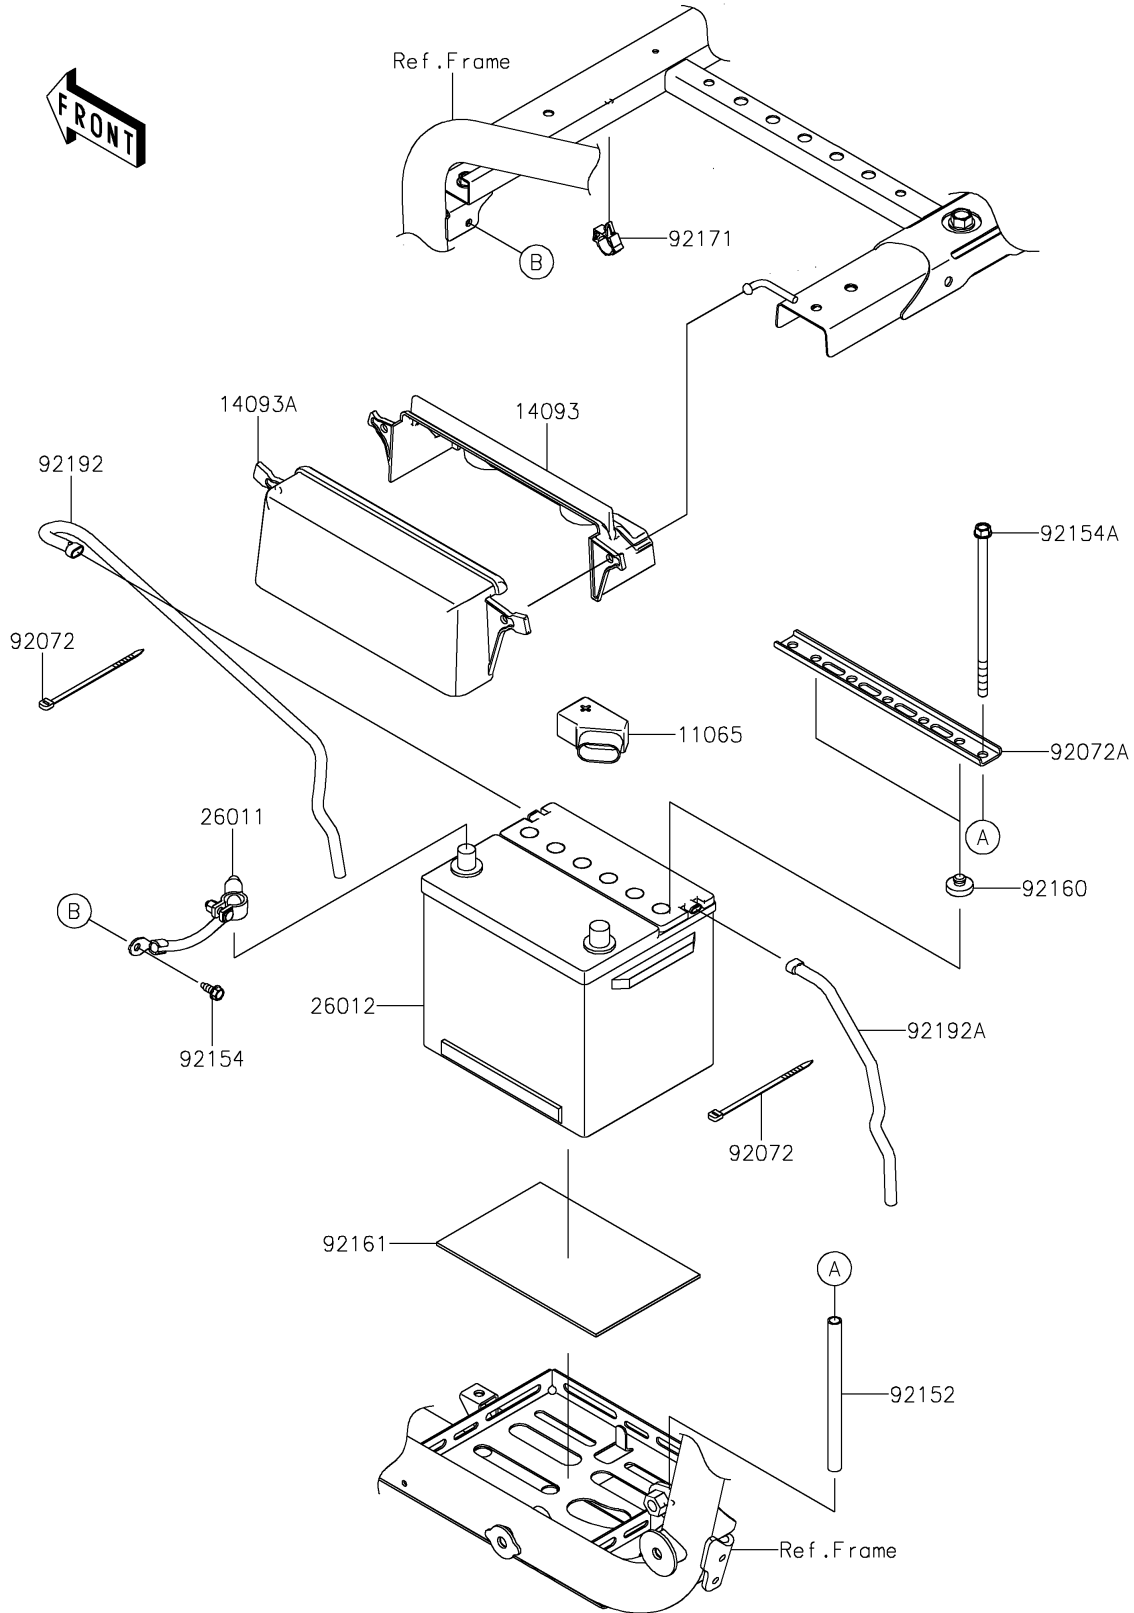

# 2022 TERYX KRX® 1000 PARTS DIAGRAM

## Battery

F2761

## 2022 TERYX KRX® 1000 PARTS LIST

### Battery

ITEM NAME	PART NUMBER	QUANTITY
CAP (Ref # 11065)	11065-0850	1
COVER,BATTERY TERMINAL,INNER (Ref # 14093)	14093-0800	1
COVER,BATTERY TERMINAL,OUTER (Ref # 14093A)	14093-0801	1
WIRE-LEAD,BATTERY(-) (Ref # 26011)	26011-1871	1
BATTERY,WET,(26R) (Ref # 26012)	26012-7501	1
BAND,92X2.4 (Ref # 92072)	92072-0791	2
BAND,BATTERY (Ref # 92072A)	92072-0844	1
COLLAR,9.4X12.7X160 (Ref # 92152)	92152-2584	1
BOLT,FLANGED,6X16 (Ref # 92154)	92154-0551	1
BOLT,FLANGED,8X175 (Ref # 92154A)	92154-3973	2
DAMPER (Ref # 92160)	92160-1396	2
DAMPER (Ref # 92161)	92161-0578	1
CLAMP,BRAKE HOSE (Ref # 92171)	92171-0316	1
TUBE,BREATHER,7X10X500 (Ref # 92192)	92192-2256	1
TUBE,BREATHER,7X10X300 (Ref # 92192A)	92192-2257	1