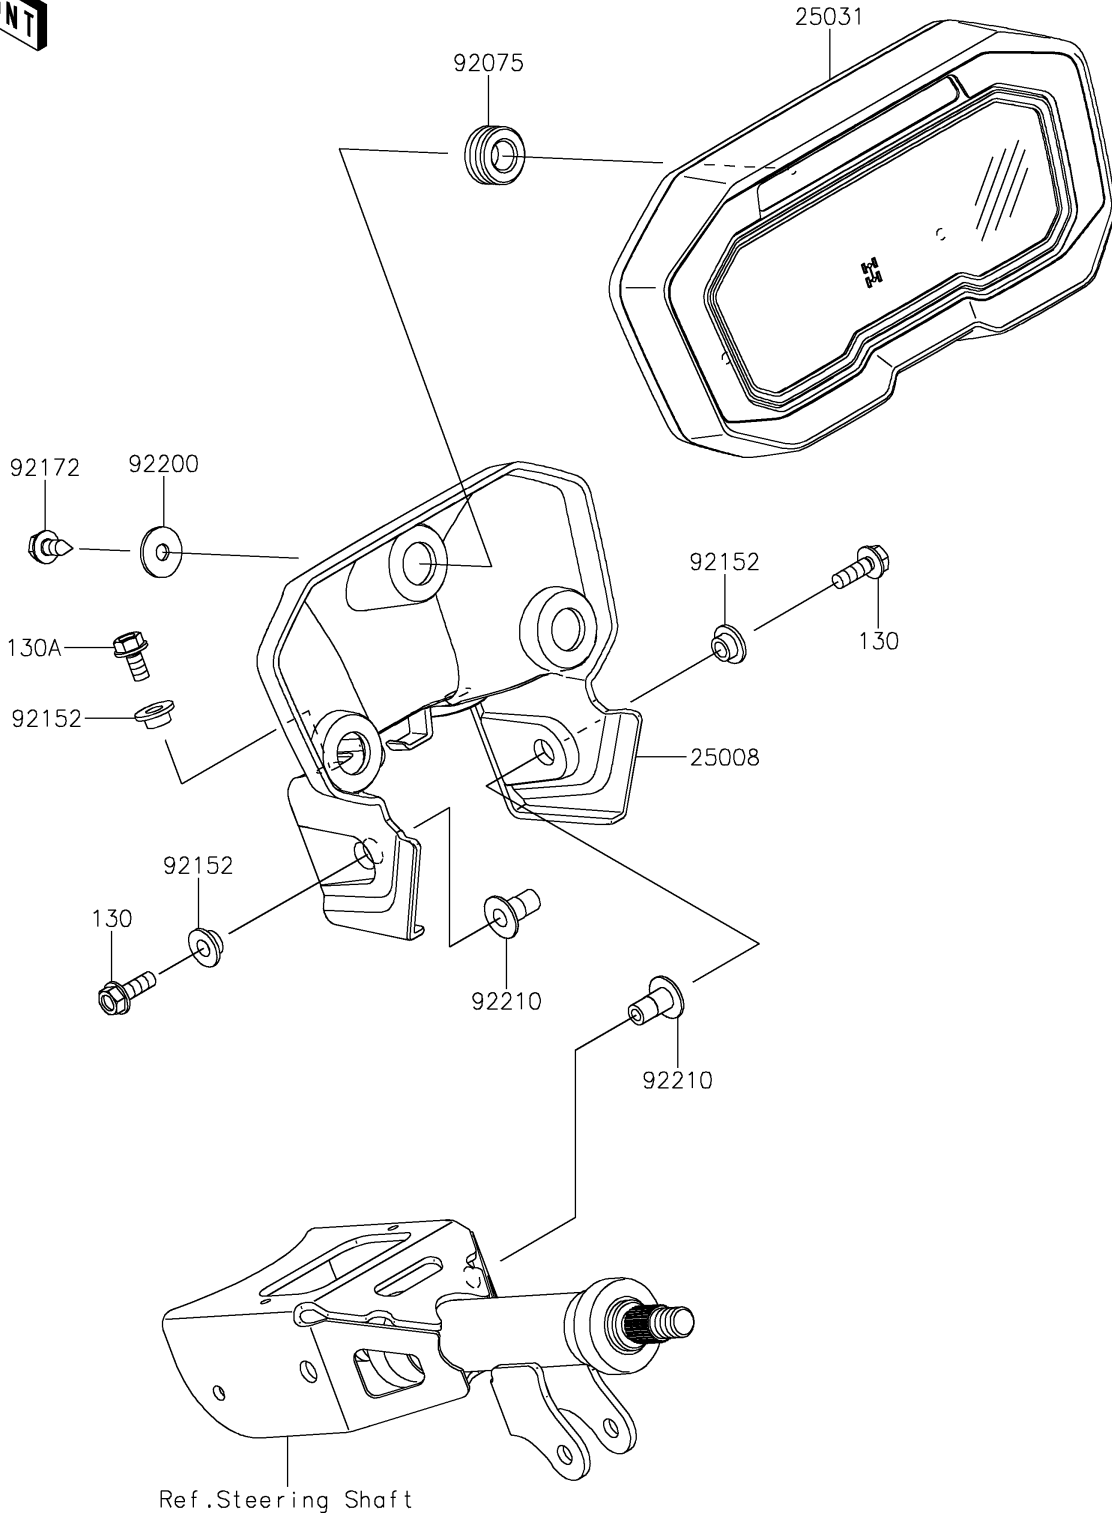

2022 TERYX KRX® 1000 PARTS DIAGRAM

Meter(s)

F2530

2022 TERYX KRX® 1000 PARTS LIST

Meter(s)

ITEM NAME	PART NUMBER	QUANTITY
BRACKET-METER (Ref # 25008)	25008-0049	1
METER-ASSY,LCD (Ref # 25031)	25031-1294	1
DAMPER (Ref # 92075)	92075-1898	3
COLLAR,6.5X10X6.2 (Ref # 92152)	92152-1511	4
SCREW,TAPPING,6X16 (Ref # 92172)	92172-1313	3
WASHER,6.5X20X1.6 (Ref # 92200)	92200-0283	3
NUT,METER BKT SIDE (Ref # 92210)	92210-1760	2
BOLT-FLANGED,6X18 (Ref # 130)	130BA0618	2
BOLT-FLANGED,6X12 (Ref # 130A)	130CA0612	2