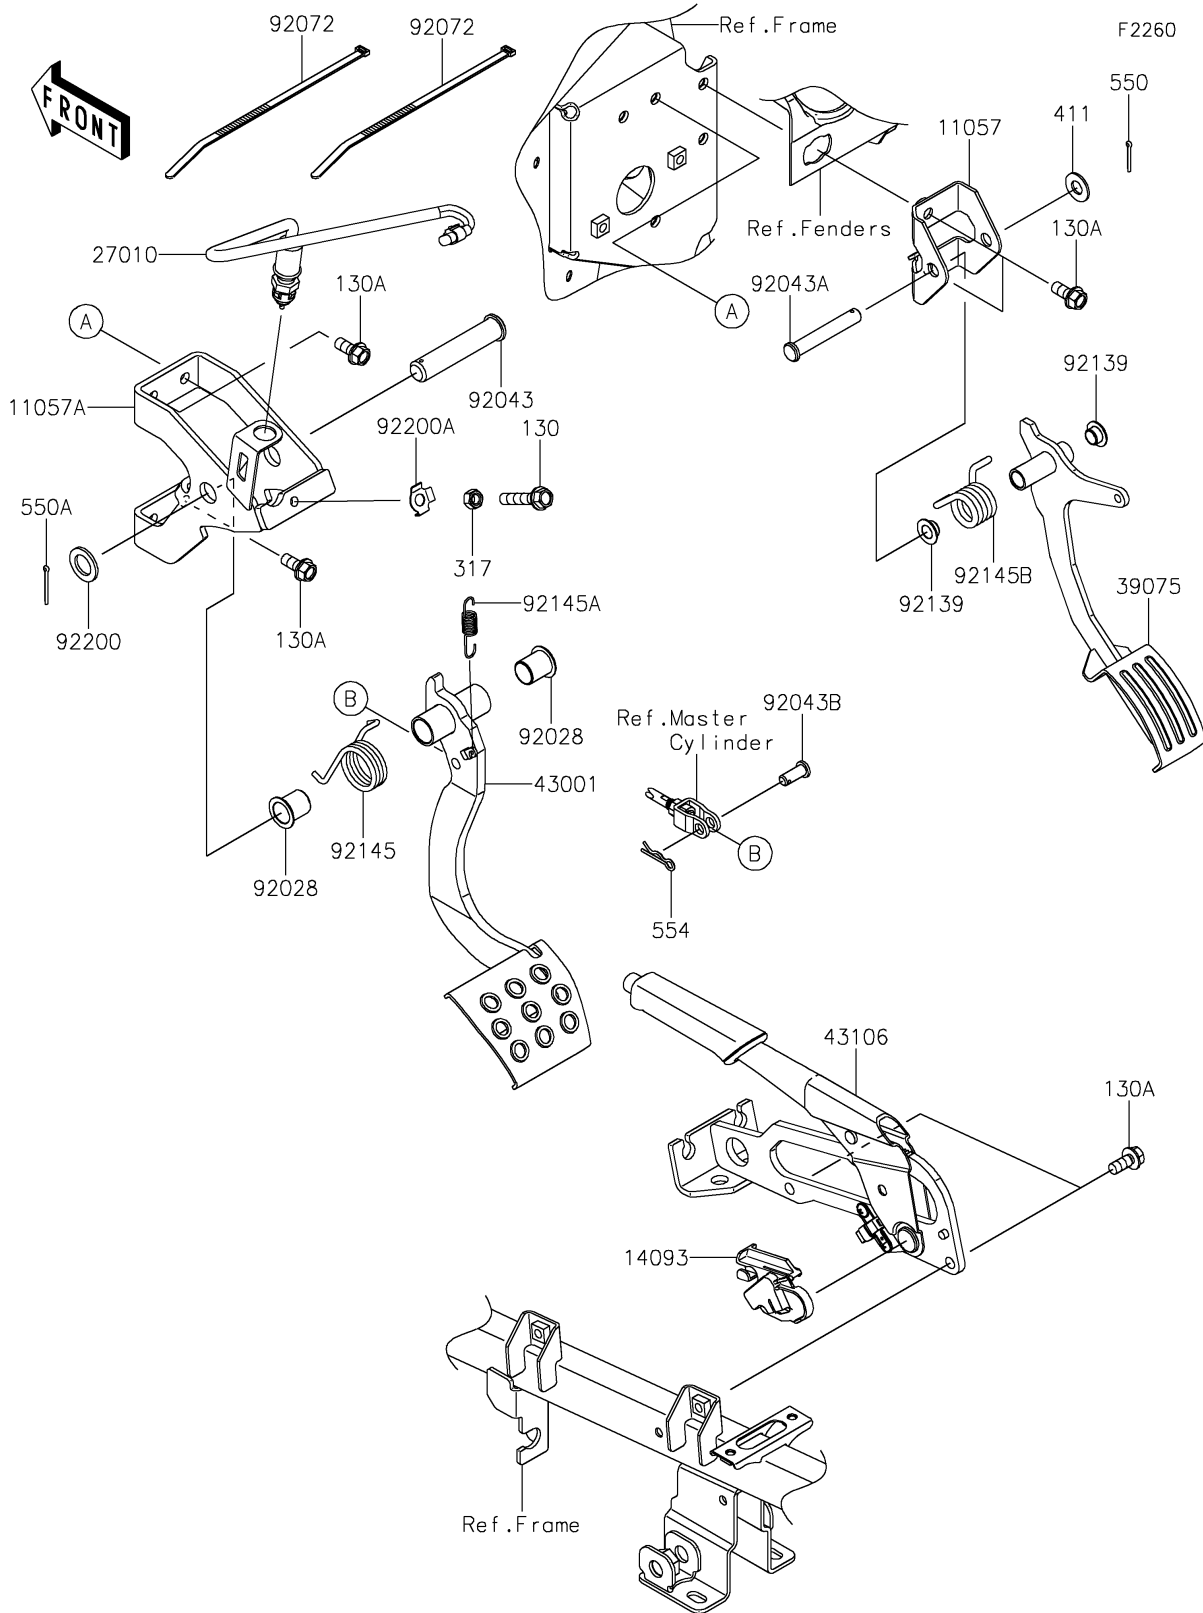

# 2022 TERYX KRX® 1000 PARTS DIAGRAM

## Brake Pedal/Throttle Lever

## 2022 TERYX KRX® 1000 PARTS LIST

### Brake Pedal/Throttle Lever

ITEM NAME	PART NUMBER	QUANTITY
BRACKET,THROTTLE PEDAL (Ref # 11057)	11057-2098	1
BRACKET,BRAKE PEDAL (Ref # 11057A)	11057-2099	1
COVER,SWITCH (Ref # 14093)	14093-1021	1
SWITCH,BRAKE (Ref # 27010)	27010-0724	1
LEVER-THROTTLE (Ref # 39075)	39075-0027	1
LEVER-BRAKE (Ref # 43001)	43001-0767	1
LEVER-ASSY-PARKING BRAKE (Ref # 43106)	43106-0008	1
BUSHING (Ref # 92028)	92028-1571	2
PIN,16X78 (Ref # 92043)	92043-0917	1
PIN (Ref # 92043A)	92043-0996	1
PIN (Ref # 92043B)	92043-1039	1
BAND,L=292.1 (Ref # 92072)	92072-3509	2
BUSHING (Ref # 92139)	92139-0230	2
SPRING (Ref # 92145)	92145-1849	1
SPRING (Ref # 92145A)	92145-1884	1
SPRING (Ref # 92145B)	92145-1909	1
WASHER,16X26X2.3 (Ref # 92200)	92200-0043	1
WASHER,8.5X17X0.8 (Ref # 92200A)	92200-0993	1
BOLT-FLANGED,8X40 (Ref # 130)	130BA0840	1
BOLT-FLANGED,8X18 (Ref # 130A)	130CA0818	7
NUT-HEX-SMALL,8MM (Ref # 317)	317BA0800	1
WASHER-PLAIN,10MM (Ref # 411)	411AA1000	1
PIN-COTTER,2.5X18 (Ref # 550)	550AA2518	1
PIN-COTTER,2.5X25 (Ref # 550A)	550AA2525	1
PIN-SNAP,10MM (Ref # 554)	554DA1000	1