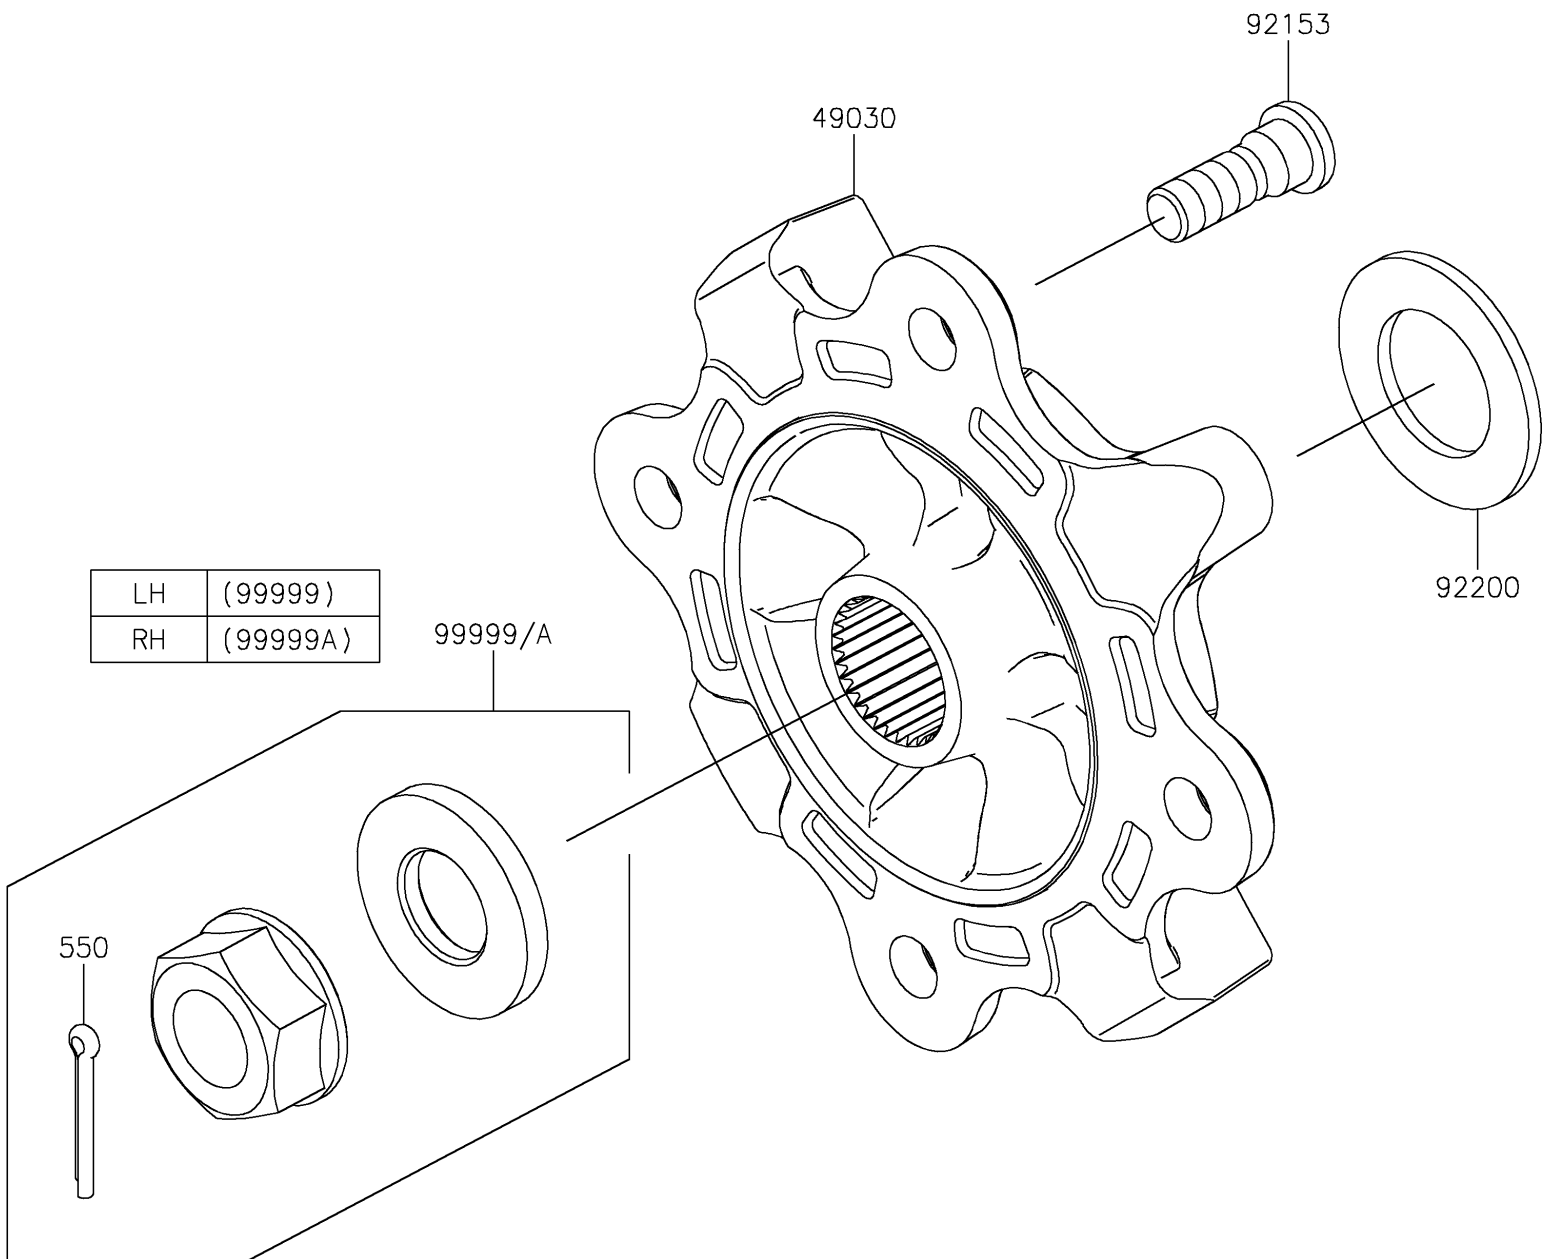

2022 TERYX KRX® 1000 PARTS DIAGRAM

Rear Hubs/Brakes

F2240

2022 TERYX KRX® 1000 PARTS LIST

Rear Hubs/Brakes

| ITEM NAME | PART NUMBER | QUANTITY |
|------------------------------------|-------------|----------|
| HUB,FR (Ref # 49030) | 49030-0566 | 2 |
| BOLT,12MM (Ref # 92153) | 92153-1915 | 8 |
| WASHER,33X56X3.5 (Ref # 92200) | 92200-2332 | 2 |
| KIT,RR(LH) AXLE NUT (Ref # 99999) | 99999-0726 | 1 |
| KIT,RR(RH) AXLE NUT (Ref # 99999A) | 99999-0727 | 1 |
| PIN-COTTER,4.0X30 (Ref # 550) | 550AA4030 | 2 |