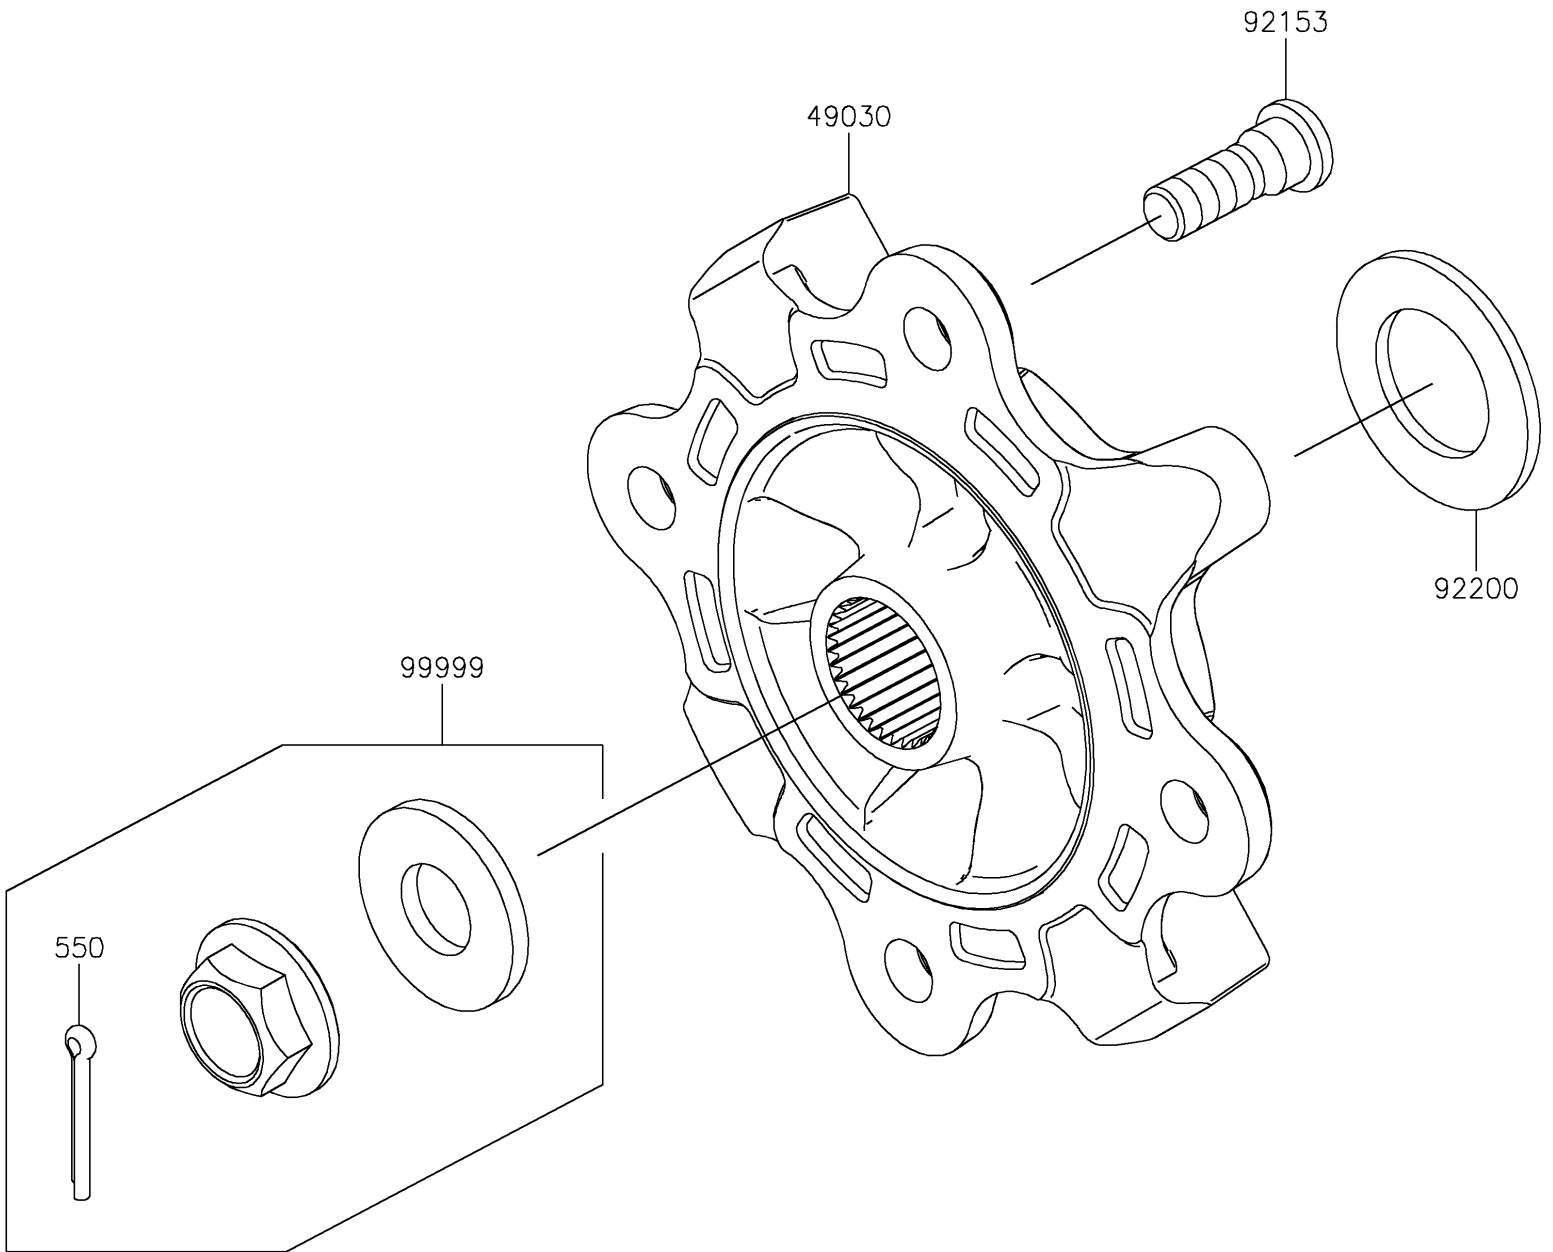

2022 TERYX KRX® 1000 PARTS DIAGRAM

Front Hubs/Brakes

F2230

2022 TERYX KRX® 1000 PARTS LIST

Front Hubs/Brakes

ITEM NAME	PART NUMBER	QUANTITY
HUB,FR (Ref # 49030)	49030-0566	2
BOLT,12MM (Ref # 92153)	92153-1915	8
WASHER,33X56X3.5 (Ref # 92200)	92200-2332	2
KIT,FR AXLE NUT (Ref # 99999)	99999-0725	1
PIN-COTTER,4.0X30 (Ref # 550)	550AA4030	1