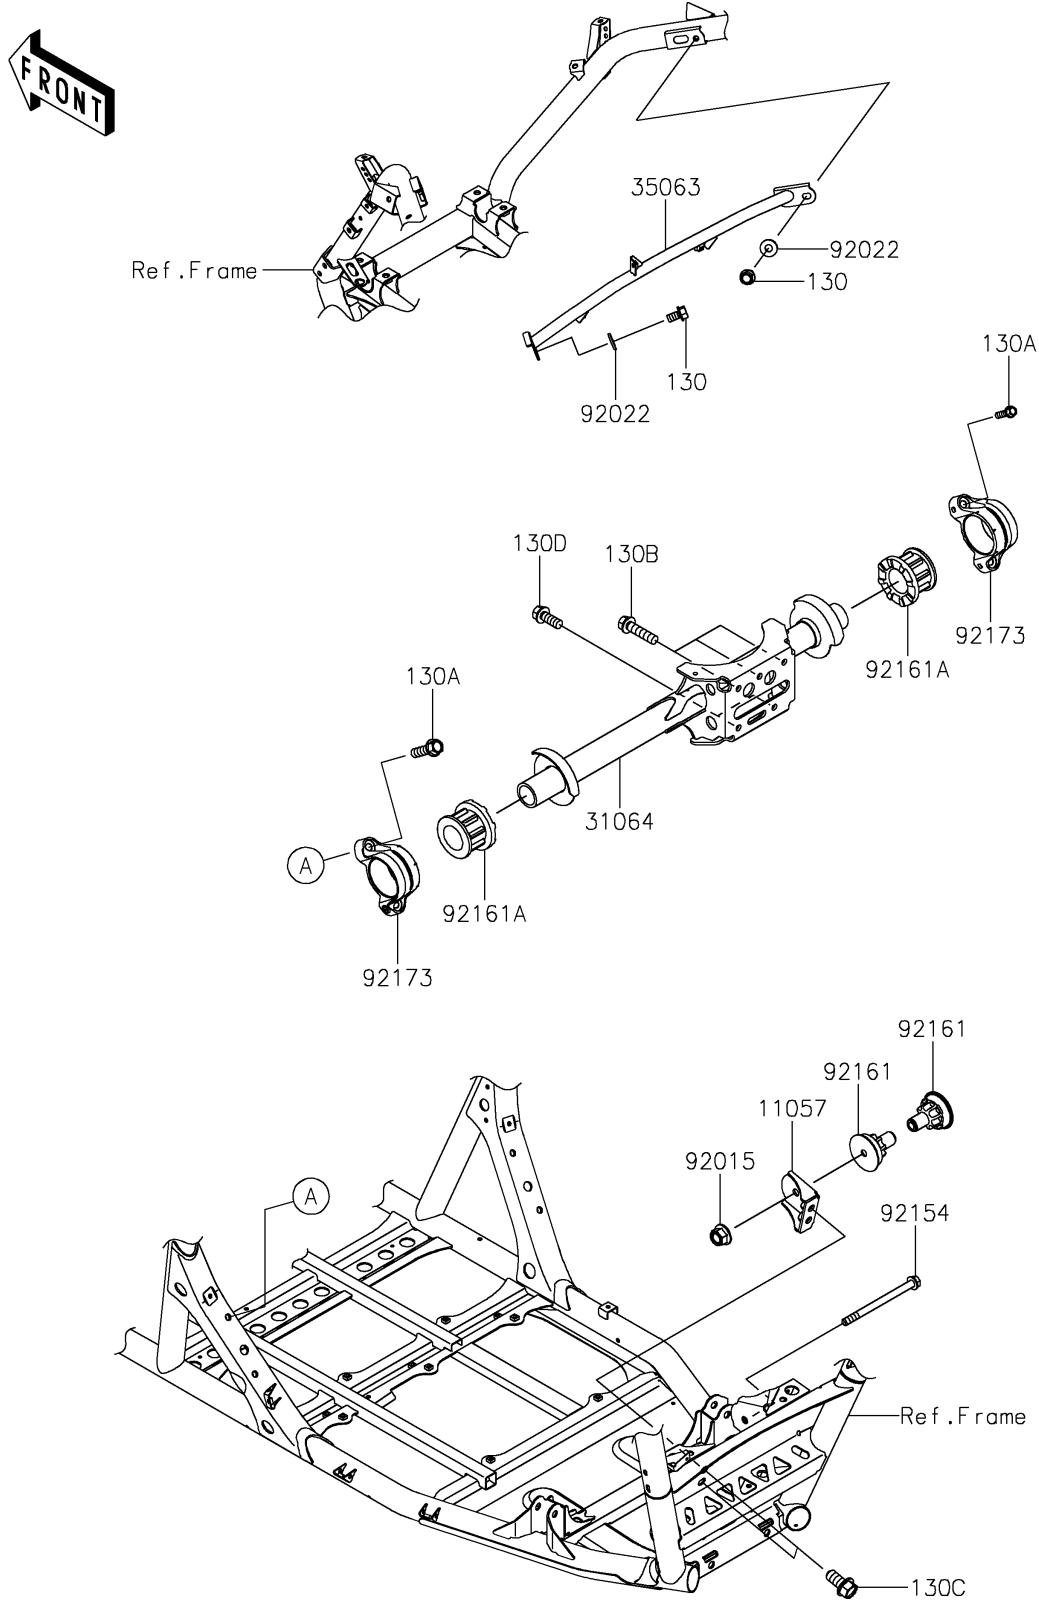

2022 TERYX KRX® 1000 PARTS DIAGRAM

Engine Mount

F2122

2022 TERYX KRX® 1000 PARTS LIST

Engine Mount

ITEM NAME	PART NUMBER	QUANTITY
BRACKET,RR (Ref # 11057)	11057-2103	1
PIPE-COMP,FR (Ref # 31064)	31064-0732	1
STAY,UPP (Ref # 35063)	35063-1466	1
NUT,LOCK,FLANGED,12MM (Ref # 92015)	92015-1433	1
WASHER,8.2X19X2 (Ref # 92022)	92022-1533	2
BOLT,FLANGED,12X160 (Ref # 92154)	92154-3916	1
DAMPER (Ref # 92161)	92161-2171	2
DAMPER (Ref # 92161A)	92161-2205	2
CLAMP (Ref # 92173)	92173-2399	2
BOLT-FLANGED,8X14 (Ref # 130)	130BA0814	2
BOLT-FLANGED,10X35 (Ref # 130A)	130CA1035	4
BOLT-FLANGED,10X40 (Ref # 130B)	130CA1040	3
BOLT-FLANGED,12X25 (Ref # 130C)	130CA1225	2
BOLT-FLANGED,10X25 (Ref # 130D)	130CB1025	2