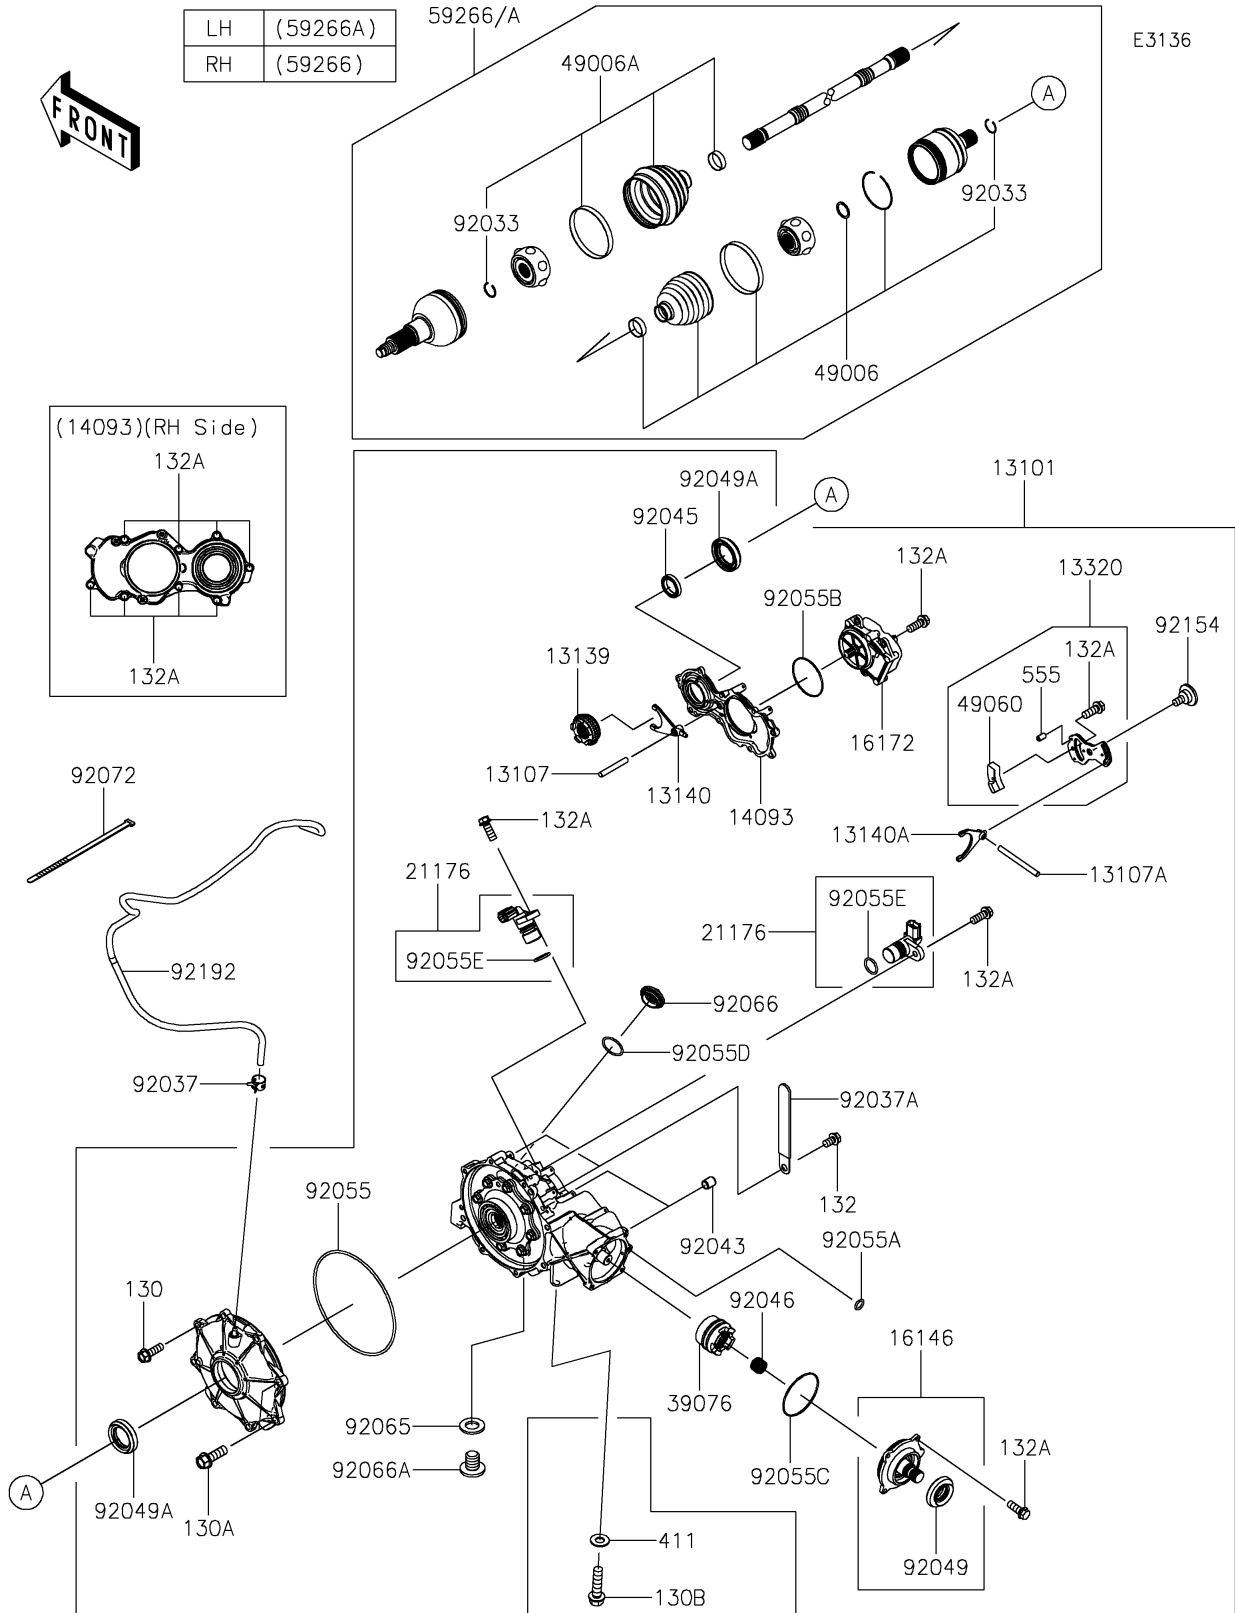

# 2022 TERYX KRX® 1000 PARTS DIAGRAM

Drive Shaft-Front

## 2022 TERYX KRX® 1000 PARTS LIST

### Drive Shaft-Front

ITEM NAME	PART NUMBER	QUANTITY
GEAR-ASSY,FRONT DIFFERENTIAL (Ref # 13101)	13101-0719	1
SHAFT,DIFF LOCK (Ref # 13107)	13107-0768	1
SHAFT (Ref # 13107A)	13107-0887	1
SHIFTER,DIFF (Ref # 13139)	13139-0035	1
FORK-SHIFT (Ref # 13140)	13140-0674	1
FORK-SHIFT (Ref # 13140A)	13140-0675	1
LEVER-ASSY (Ref # 13320)	13320-0033	1
COVER,RH (Ref # 14093)	14093-0707	1
COVER-ASSY,INPUT SHAFT (Ref # 16146)	16146-0740	1
ACTUATOR (Ref # 16172)	16172-0030	1
SENSOR,SPEED (Ref # 21176)	21176-0891	2
LIMITER (Ref # 39076)	39076-0038	1
BOOT,INSIDE (Ref # 49006)	49006-0615	2
BOOT,OUTSIDE (Ref # 49006A)	49006-0616	2
CAM (Ref # 49060)	49060-0025	1
JOINT-BALL,RH (Ref # 59266)	59266-0732	1
JOINT-BALL,LH (Ref # 59266A)	59266-0733	1
RING-SNAP (Ref # 92033)	92033-0837	4
CLAMP,TUBE (Ref # 92037)	92037-1505	1
CLAMP (Ref # 92037A)	92037-1993	2
PIN,DOWEL,8X10 (Ref # 92043)	92043-1302	2
BEARING-BALL,6806 (Ref # 92045)	92045-0826	1
BEARING-NEEDLE (Ref # 92046)	92046-1234	1
SEAL-OIL (Ref # 92049)	92049-0160	1
SEAL-OIL,TC9Y 40X62X10X17.2 (Ref # 92049A)	92049-0815	2
RING-O,190.2X4.2 (Ref # 92055)	92055-0121	1
RING-O,7.5X1.5 (Ref # 92055A)	92055-0756	1
RING-O,1.9X71.8 (Ref # 92055B)	92055-0781	1
RING-O (Ref # 92055C)	92055-081	1

### Drive Shaft-Front

ITEM NAME	PART NUMBER	QUANTITY
RING-O,35.8MM (Ref # 92055D)	92055-1281	1
RING-O (Ref # 92055E)	92055-1639	2
GASKET,12X22X2 (Ref # 92065)	92065-097	1
PLUG,36X7.5 (Ref # 92066)	92066-0744	1
PLUG,12X15 (Ref # 92066A)	92066-0943	1
BAND,L=218 (Ref # 92072)	92072-032	1
BOLT (Ref # 92154)	92154-3860	1
TUBE,5.8X10.8X1275 (Ref # 92192)	92192-1922	1
BOLT-FLANGED,8X25 (Ref # 130)	130CA0825	6
BOLT-FLANGED,10X30 (Ref # 130A)	130CA1030	2
BOLT-FLANGED,10X40 (Ref # 130B)	130CA1040	4
BOLT-FLANGED-SMALL,6X10 (Ref # 132)	132BA0610	2
BOLT-FLANGED-SMALL,6X16 (Ref # 132A)	132BA0616	18
WASHER-PLAIN,10MM (Ref # 411)	411AA1000	4
PIN-SPRING,4X8 (Ref # 555)	555A0408	2