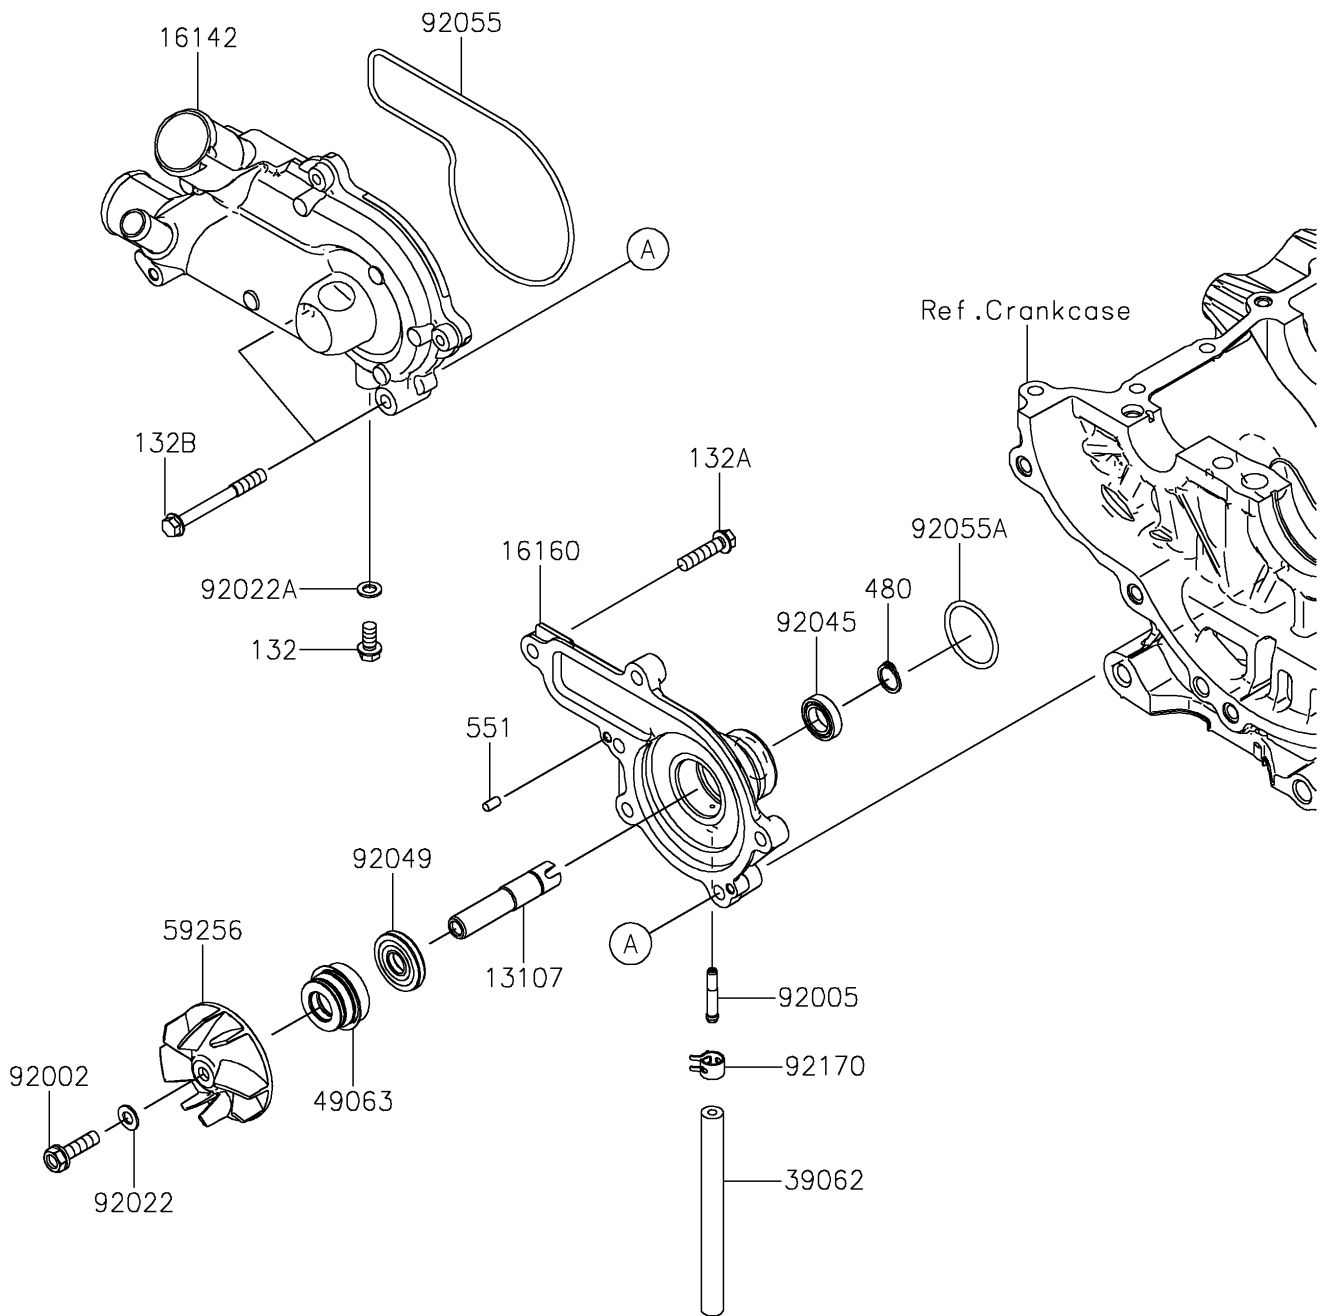

2022 TERYX KRX® 1000 PARTS DIAGRAM

Water Pump

E3031

2022 TERYX KRX® 1000 PARTS LIST

Water Pump

ITEM NAME	PART NUMBER	QUANTITY
SHAFT,WATER PUMP BODY (Ref # 13107)	13107-0894	1
COVER-PUMP,WATER (Ref # 16142)	16142-0756	1
BODY,WATER PUMP (Ref # 16160)	16160-0804	1
HOSE-COOLING,4X10X110 (Ref # 39062)	39062-0847	1
SEAL-MECHANICAL,WATER (Ref # 49063)	49063-1055	1
IMPELLER (Ref # 59256)	59256-0017	1
BOLT,6X22 (Ref # 92002)	92002-1154	1
FITTING (Ref # 92005)	92005-1264	1
WASHER,6.1X12X1 (Ref # 92022)	92022-077	1
WASHER,6.2X11X1 (Ref # 92022A)	92022-304	1
BEARING-BALL,6801P (Ref # 92045)	92045-0918	1
SEAL-OIL (Ref # 92049)	92049-0778	1
RING-O,WATER PUMP COVER (Ref # 92055)	92055-0921	1
RING-O,28.7X2.4 (Ref # 92055A)	92055-0922	1
CLAMP (Ref # 92170)	92170-1493	1
BOLT-FLANGED-SMALL,6X12 (Ref # 132)	132BA0612	1
BOLT-FLANGED-SMALL,6X25 (Ref # 132A)	132BA0625	4
BOLT-FLANGED-SMALL,6X55 (Ref # 132B)	132BA0655	2
CIRCLIP-TYPE-C,12MM (Ref # 480)	480J1200	1
PIN-DOWEL,4X8 (Ref # 551)	551A0408	2