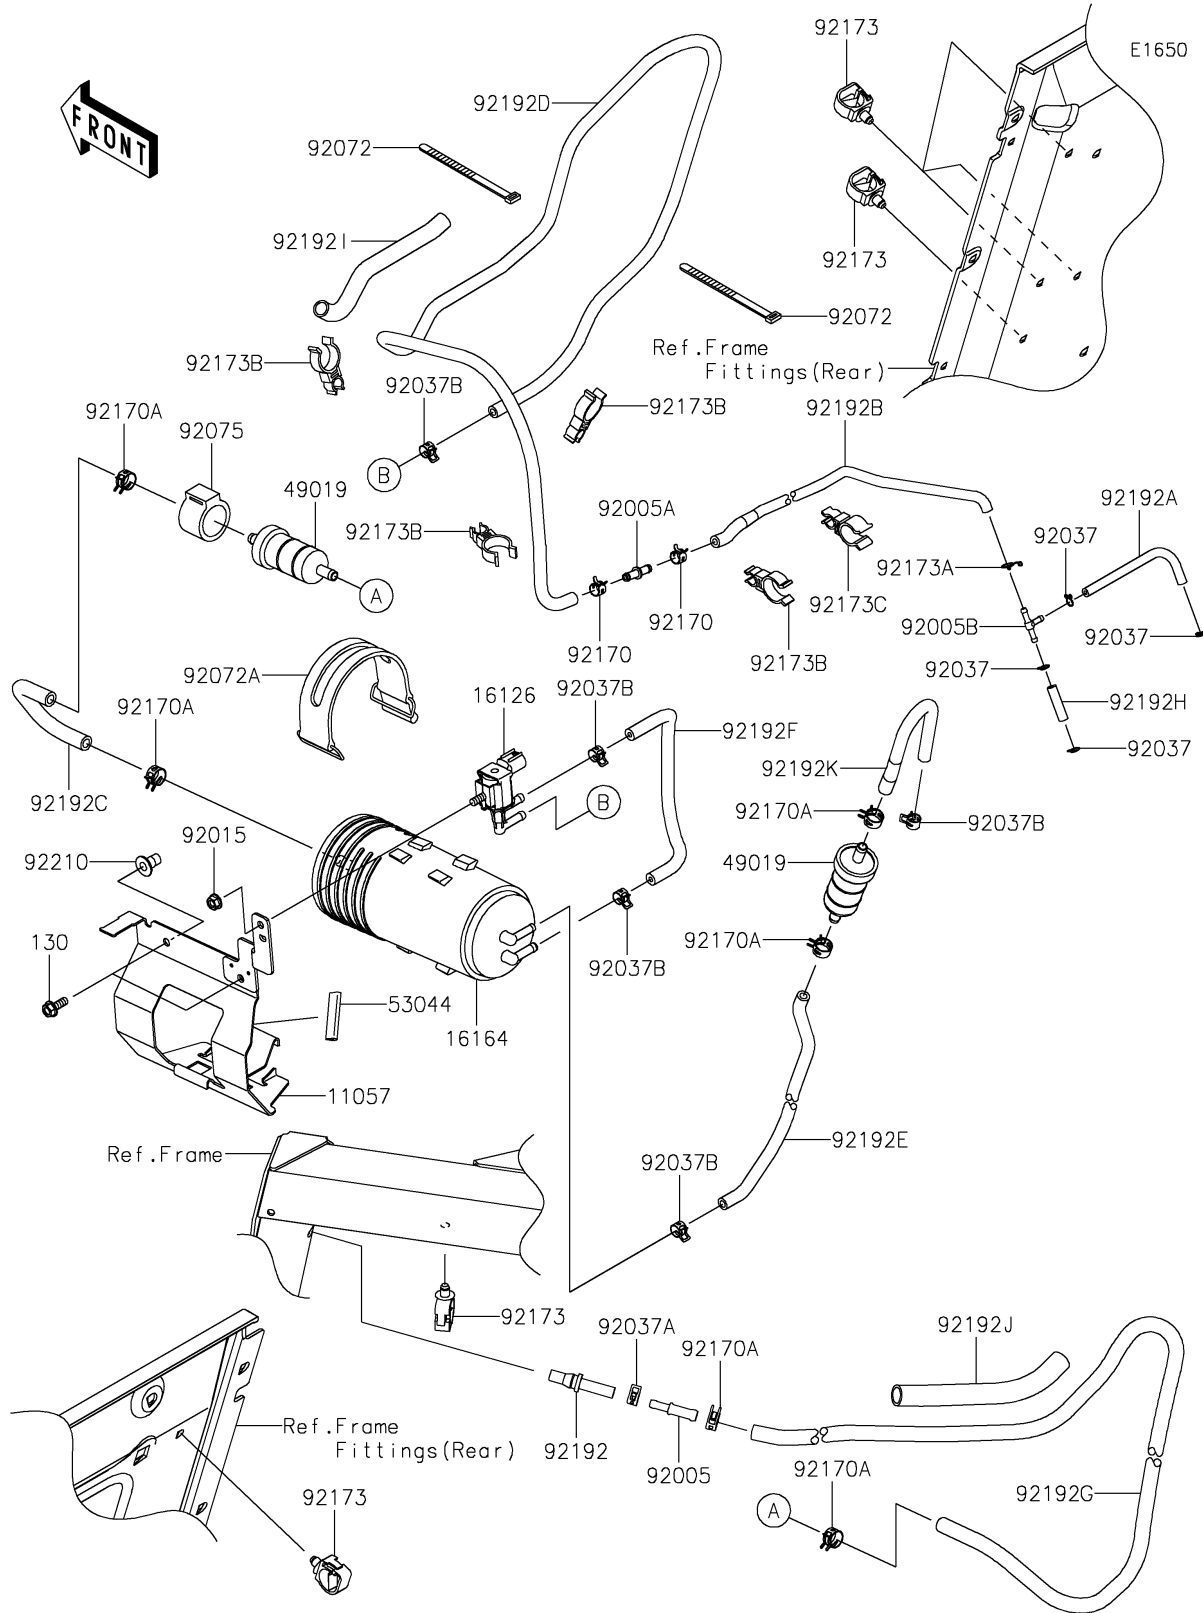

2022 TERYX KRX® 1000 PARTS DIAGRAM

Fuel Evaporative System(CA)

2022 TERYX KRX® 1000 PARTS LIST

Fuel Evaporative System(CA)

ITEM NAME	PART NUMBER	QUANTITY
BRACKET,CANISTER (Ref # 11057)	11057-2246	1
VALVE,SOLENOID (Ref # 16126)	16126-0705	1
CANISTER (Ref # 16164)	16164-0016	1
FILTER-FUEL (Ref # 49019)	49019-0032	2
TRIM,L=40 (Ref # 53044)	53044-1320	1
FITTING (Ref # 92005)	92005-0720	1
FITTING (Ref # 92005A)	92005-0721	1
FITTING (Ref # 92005B)	92005-1380	1
NUT,FLANGED,6MM (Ref # 92015)	92015-1367	1
CLAMP,TUBE (Ref # 92037)	92037-1124	4
CLAMP,TUBE (Ref # 92037A)	92037-1461	1
CLAMP (Ref # 92037B)	92037-2113	5
BAND,L=149 (Ref # 92072)	92072-031	2
BAND,L=168 (Ref # 92072A)	92072-1306	1
DAMPER,FUEL FILTER (Ref # 92075)	92075-1853	1
CLAMP (Ref # 92170)	92170-1493	2
CLAMP (Ref # 92170A)	92170-2082	6
CLAMP (Ref # 92173)	92173-0861	6
CLAMP (Ref # 92173A)	92173-1568	1
CLAMP,CLIP (Ref # 92173B)	92173-2000	4
CLAMP (Ref # 92173C)	92173-2287	1
TUBE,FRAME PIPE-CHECK VALVE (Ref # 92192)	92192-0068	1
TUBE,3.5X7.5X125 (Ref # 92192A)	92192-1497	1
TUBE,L=450 (Ref # 92192B)	92192-1612	1
TUBE,FILTER-CANISTER (Ref # 92192C)	92192-1665	1
TUBE,PURGE VALVE-THROTTLE BODY (Ref # 92192D)	92192-1951	1
TUBE,CANISTER-CHECK VALVE (Ref # 92192E)	92192-1952	1
TUBE,CANISTER-PURGE VALVE (Ref # 92192F)	92192-1953	1
TUBE,AIR BREATHER (Ref # 92192G)	92192-1954	1

2022 TERYX KRX® 1000 PARTS LIST

Fuel Evaporative System(CA)

ITEM NAME	PART NUMBER	QUANTITY
TUBE,THROTTLE BODY (Ref # 92192H)	92192-1992	1
TUBE,CONVOLUTED,10.7X14.1X170 (Ref # 92192I)	92192-2293	1
TUBE,CONVOLUTED,13.2X17.5X160 (Ref # 92192J)	92192-2294	1
TUBE,CHECK VALVE-FILTER (Ref # 92192K)	92192-2295	1
NUT,LARGE FLANGE,6MM,L=16.5 (Ref # 92210)	92210-1623	2
BOLT-FLANGED,6X16 (Ref # 130)	130BA0616	2