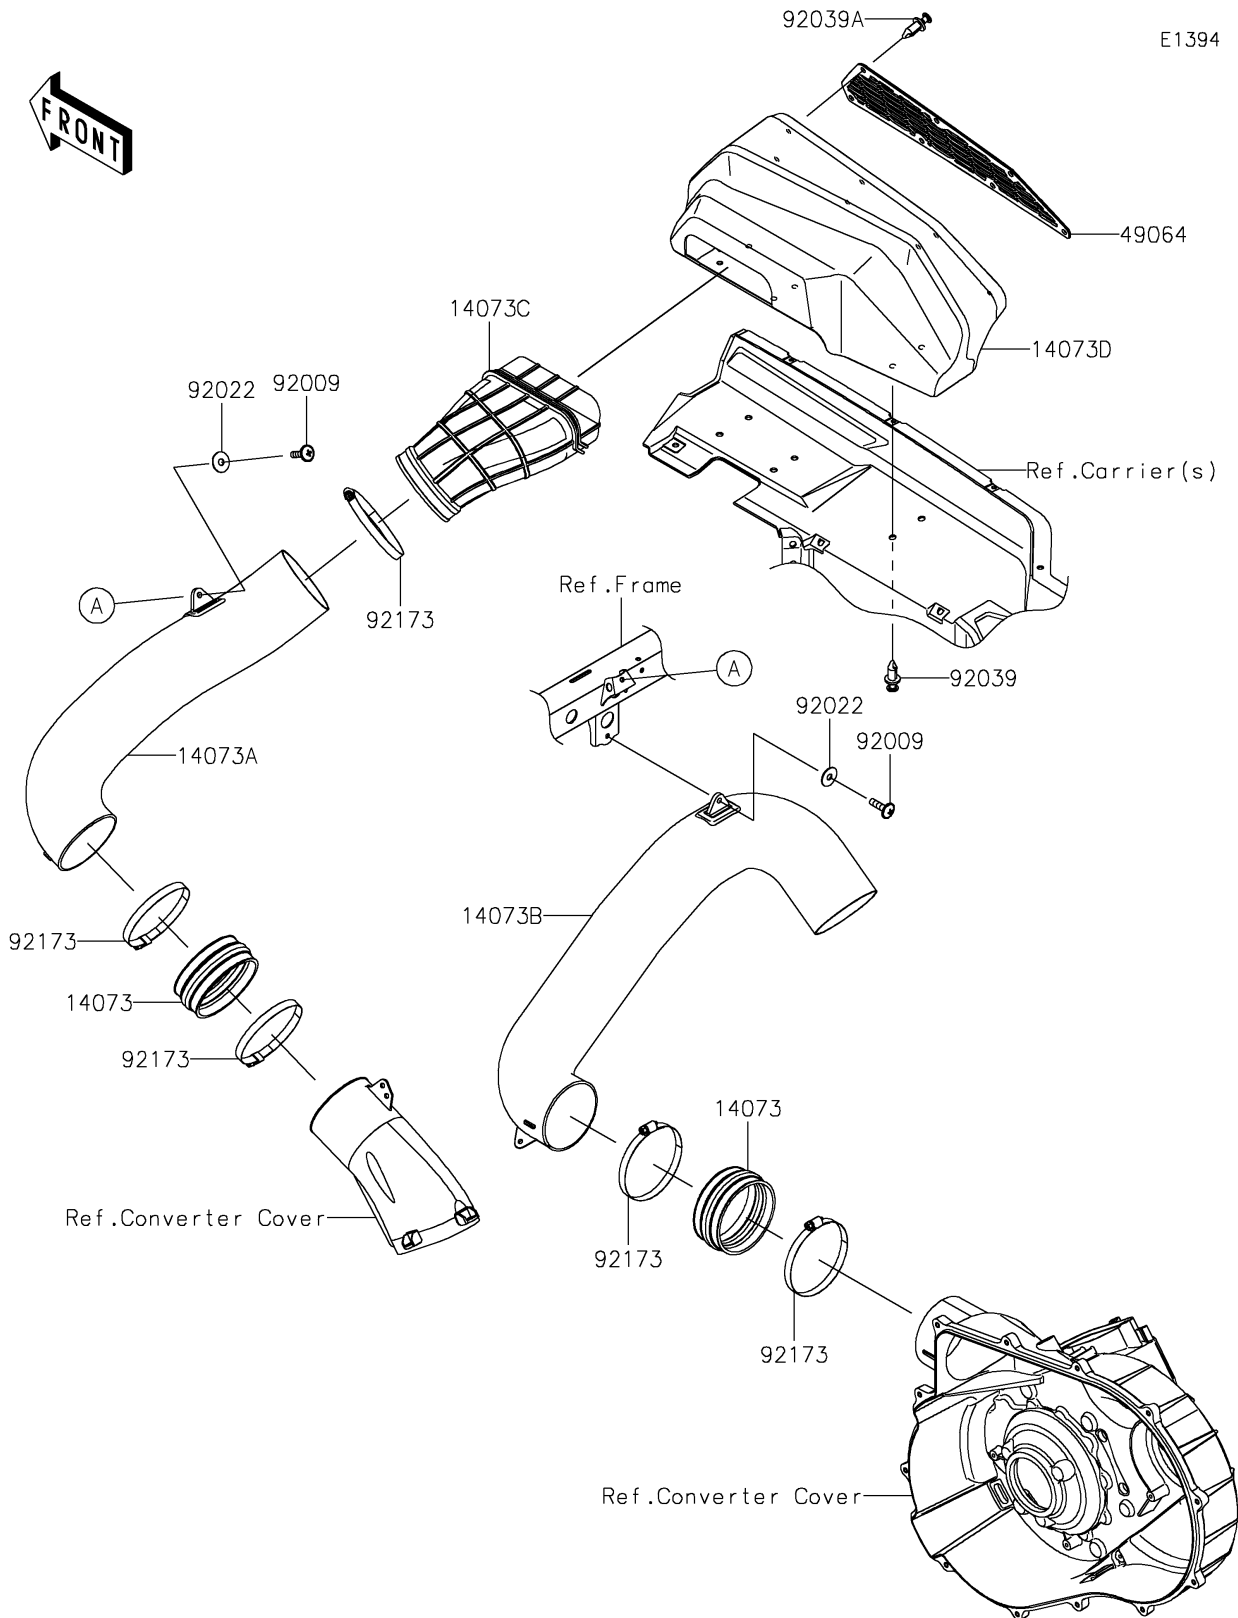

2022 TERYX KRX® 1000 PARTS DIAGRAM

Air Cleaner-Belt Converter

2022 TERYX KRX® 1000 PARTS LIST

Air Cleaner-Belt Converter

ITEM NAME	PART NUMBER	QUANTITY
DUCT (Ref # 14073)	14073-0909	2
DUCT,INTAKE (Ref # 14073A)	14073-0910	1
DUCT,EXHAUST (Ref # 14073B)	14073-0911	1
DUCT (Ref # 14073C)	14073-0919	1
DUCT (Ref # 14073D)	14073-0955	1
FILTER-AIR (Ref # 49064)	49064-0013	1
SCREW,6X22 (Ref # 92009)	92009-1441	2
WASHER,PLAIN,6.5X20X1 (Ref # 92022)	92022-165	2
RIVET (Ref # 92039)	92039-0776	6
RIVET,TWO-PIECE CLIP (Ref # 92039A)	92039-0818	7
CLAMP,130MM (Ref # 92173)	92173-1938	5