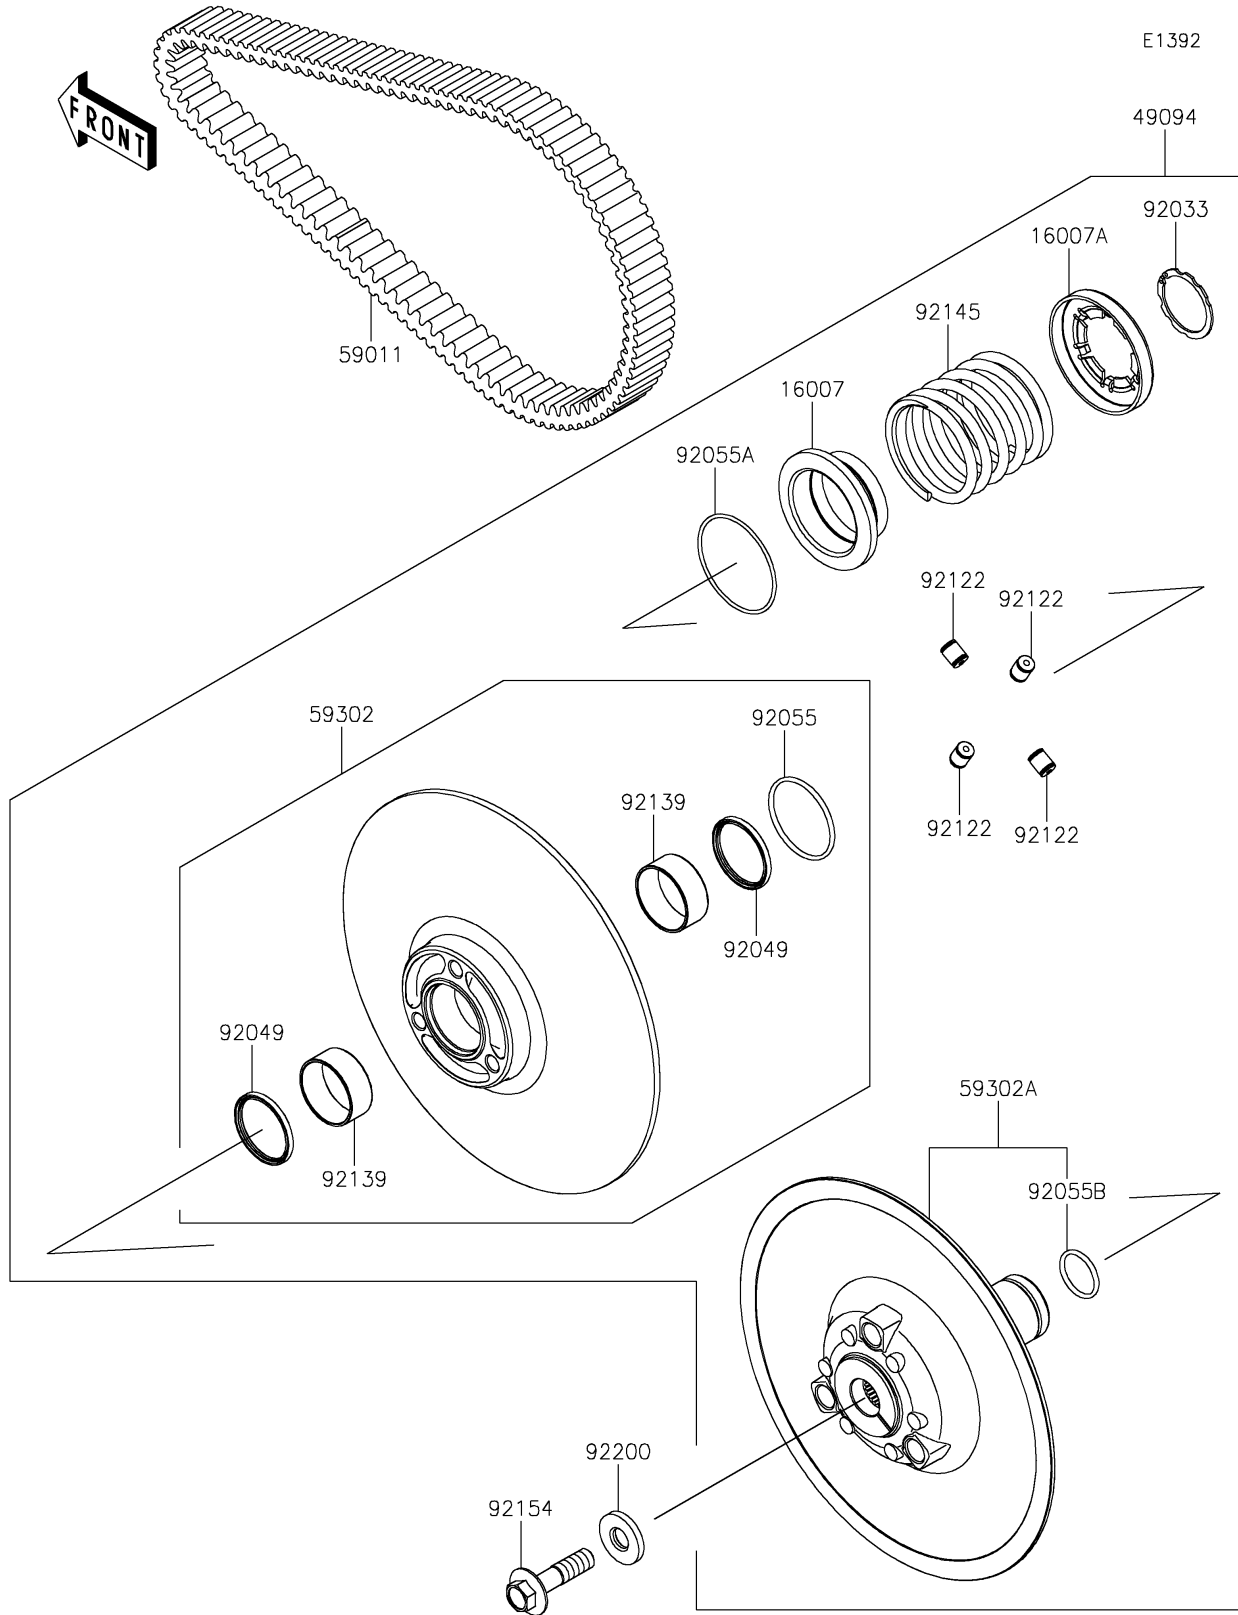

# 2022 TERYX KRX® 1000 PARTS DIAGRAM

Driven Converter/Drive Belt

## 2022 TERYX KRX® 1000 PARTS LIST

### Driven Converter/Drive Belt

ITEM NAME	PART NUMBER	QUANTITY
SEAT-SPRING,MOVABLE (Ref # 16007)	16007-0754	1
SEAT-SPRING,FIXED (Ref # 16007A)	16007-0755	1
CONVERTER-ASSY-DRIVEN (Ref # 49094)	49094-0106	1
BELT,CVT (Ref # 59011)	59011-0047	1
SHEAVE-COMP,MOVABLE (Ref # 59302)	59302-0104	1
SHEAVE-COMP,FIXED (Ref # 59302A)	59302-0109	1
RING-SNAP,41.5MM (Ref # 92033)	92033-0801	1
SEAL-OIL,GD45X52X4 V1 (Ref # 92049)	92049-0821	2
RING-O,54.4X3.1 (Ref # 92055)	92055-0924	1
RING-O,68.2X2.4 (Ref # 92055A)	92055-0925	1
RING-O,29X3.1 (Ref # 92055B)	92055-0926	1
ROLLER (Ref # 92122)	92122-0560	4
BUSHING (Ref # 92139)	92139-0936	2
SPRING (Ref # 92145)	92145-1856	1
BOLT,14X55 (Ref # 92154)	92154-3920	1
WASHER (Ref # 92200)	92200-2389	1