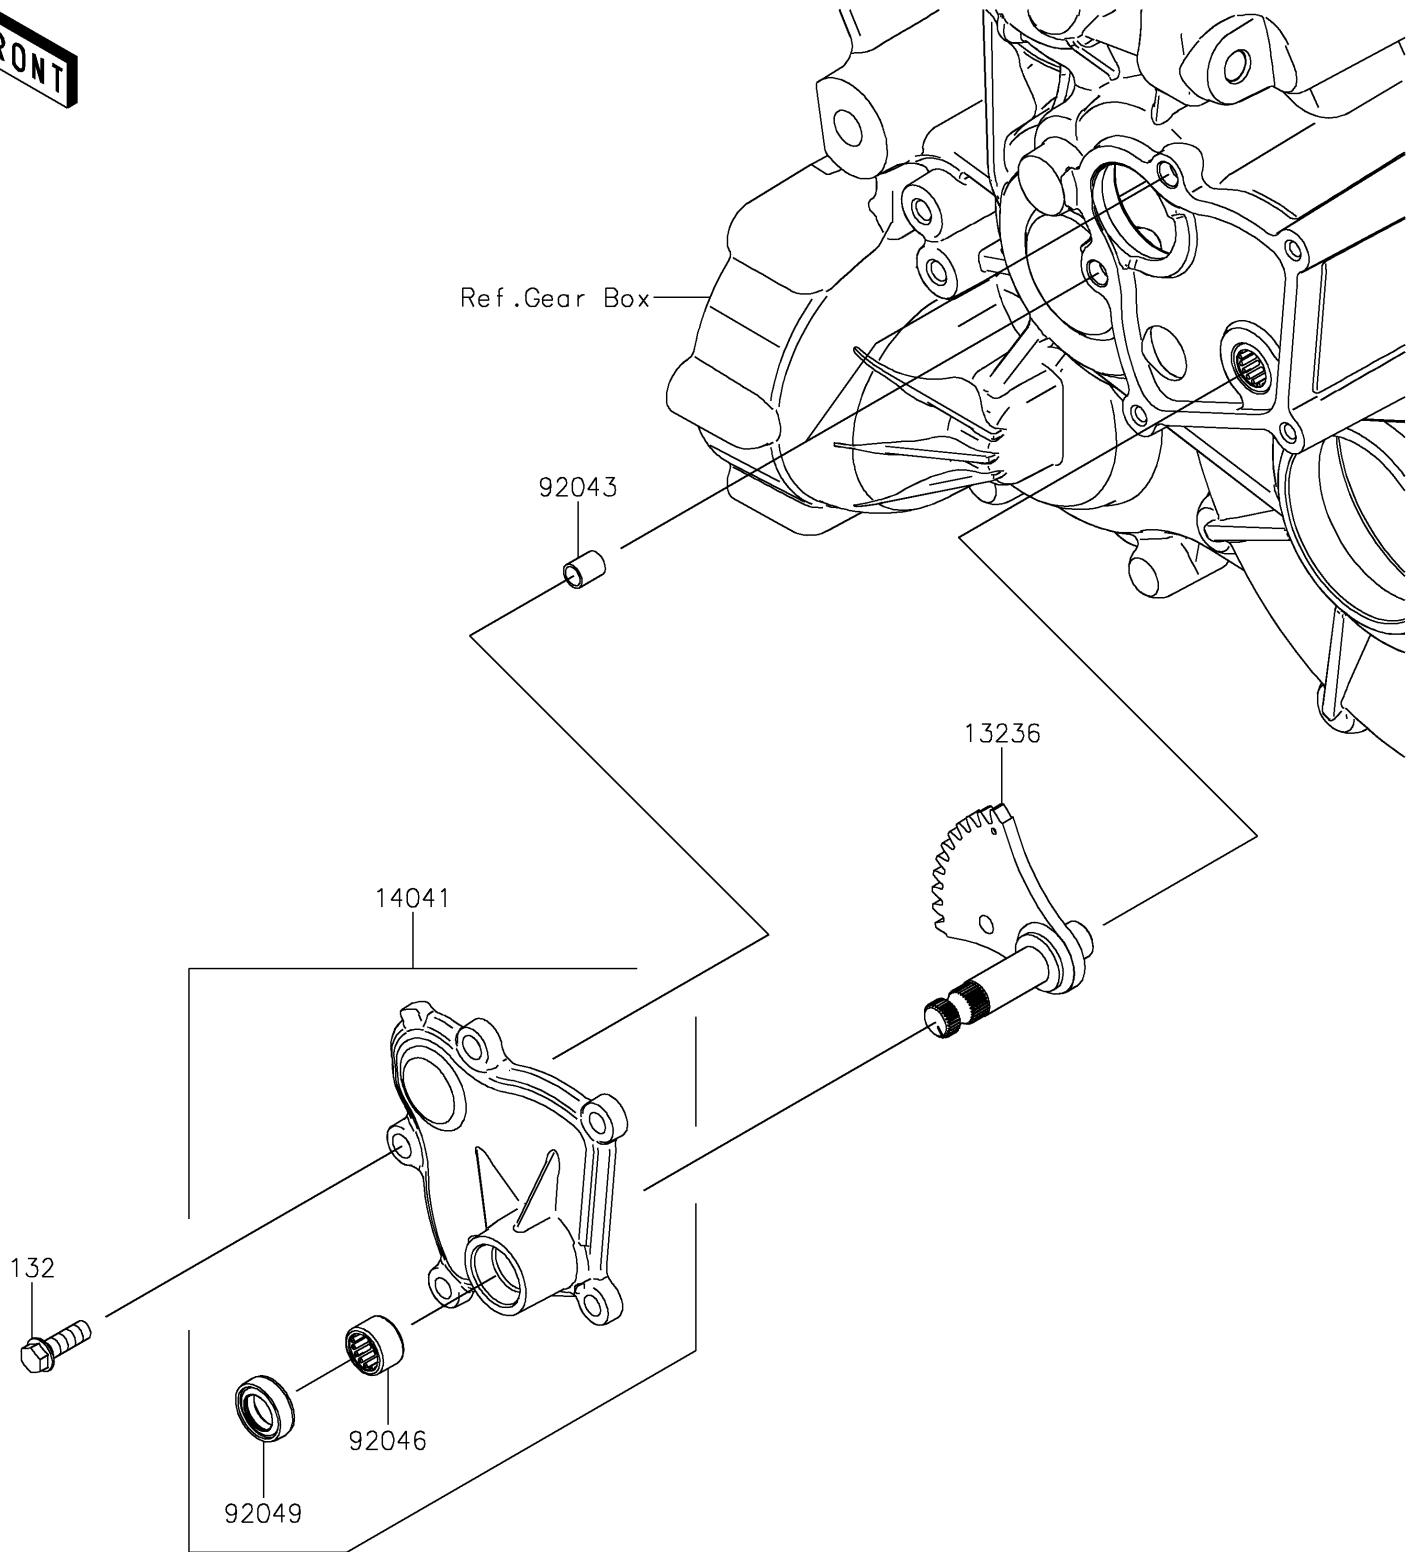

2022 TERYX KRX® 1000 PARTS DIAGRAM

Gear Change Mechanism

E1370

2022 TERYX KRX® 1000 PARTS LIST

Gear Change Mechanism

ITEM NAME	PART NUMBER	QUANTITY
LEVER-COMP (Ref # 13236)	13236-0816	1
COVER-COMP (Ref # 14041)	14041-0614	1
PIN,DOWEL,8X10 (Ref # 92043)	92043-1302	2
BEARING-NEEDLE,HK1210FM (Ref # 92046)	92046-0034	1
SEAL-OIL,CLUTCH RELEASE (Ref # 92049)	92049-1475	1
BOLT-FLANGED-SMALL,6X18 (Ref # 132)	132BA0618	5