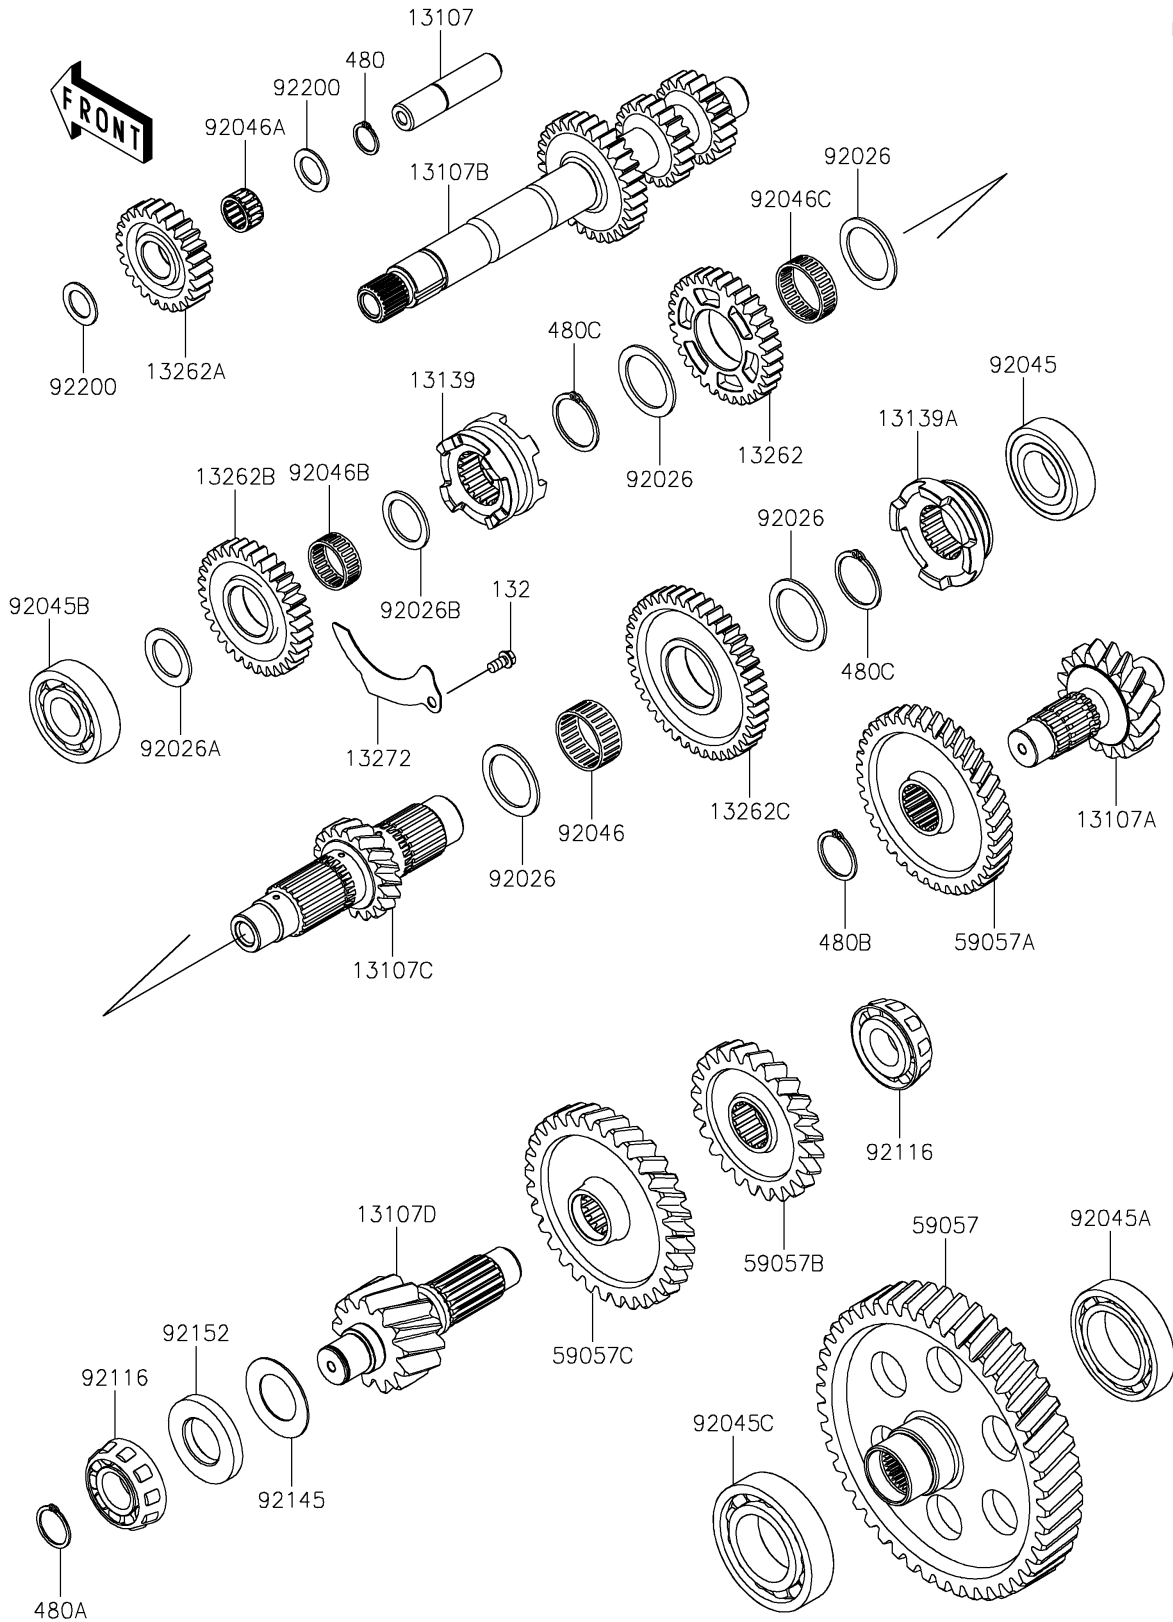

2022 TERYX KRX® 1000 PARTS DIAGRAM

Transmission

E1361

2022 TERYX KRX® 1000 PARTS LIST

Transmission

ITEM NAME	PART NUMBER	QUANTITY
SHAFT,REVERSE IDLER (Ref # 13107)	13107-0879	1
SHAFT,3RD,16T (Ref # 13107A)	13107-0900	1
SHAFT,INPUT (Ref # 13107B)	13107-0931	1
SHAFT,2ND,18T (Ref # 13107C)	13107-0932	1
SHAFT,4TH,13T (Ref # 13107D)	13107-0937	1
SHIFTER,HIGH&REV,19T (Ref # 13139)	13139-0029	1
SHIFTER,LOW,19T (Ref # 13139A)	13139-0030	1
GEAR,REV,32T (Ref # 13262)	13262-1364	1
GEAR,REVERSE IDLER,25T (Ref # 13262A)	13262-1567	1
GEAR,HIGH,32T (Ref # 13262B)	13262-1568	1
GEAR,LOW,42T (Ref # 13262C)	13262-1569	1
PLATE,OIL (Ref # 13272)	13272-2570	1
GEAR-HELICAL,46T (Ref # 59057)	59057-0029	1
GEAR-HELICAL,38T (Ref # 59057A)	59057-0031	1
GEAR-HELICAL,24T (Ref # 59057B)	59057-0037	1
GEAR-HELICAL,32T (Ref # 59057C)	59057-0038	1
SPACER,35.2X47X2 (Ref # 92026)	92026-0765	4
SPACER,25.2X38X2 (Ref # 92026A)	92026-0856	1
SPACER,28X38X2 (Ref # 92026B)	92026-1299	1
BEARING-BALL,6206Z (Ref # 92045)	92045-0902	1
BEARING-BALL,6009 (Ref # 92045A)	92045-0903	1
BEARING-BALL,6305ZUR3 (Ref # 92045B)	92045-0926	1
BEARING-BALL,TMB209 (Ref # 92045C)	92045-0935	1
BEARING-NEEDLE,35X40X17 (Ref # 92046)	92046-0611	1
BEARING-NEEDLE (Ref # 92046A)	92046-0634	1
BEARING-NEEDLE (Ref # 92046B)	92046-0635	1
BEARING-NEEDLE (Ref # 92046C)	92046-0636	1
BEARING-ROLLER,HC30305JRLFT (Ref # 92116)	92116-0012	2
SPRING (Ref # 92145)	92145-1837	1

2022 TERYX KRX® 1000 PARTS LIST

Transmission

ITEM NAME	PART NUMBER	QUANTITY
COLLAR (Ref # 92152)	92152-2526	1
WASHER,18.2X28X1.5 (Ref # 92200)	92200-0716	2
BOLT-FLANGED-SMALL,6X12 (Ref # 132)	132BA0612	1
CIRCLIP-TYPE-C,18MM (Ref # 480)	480J1800	1
CIRCLIP-TYPE-C,25MM (Ref # 480A)	480J2500	1
CIRCLIP (Ref # 480B)	480J2900	1
CIRCLIP (Ref # 480C)	480J3500	2