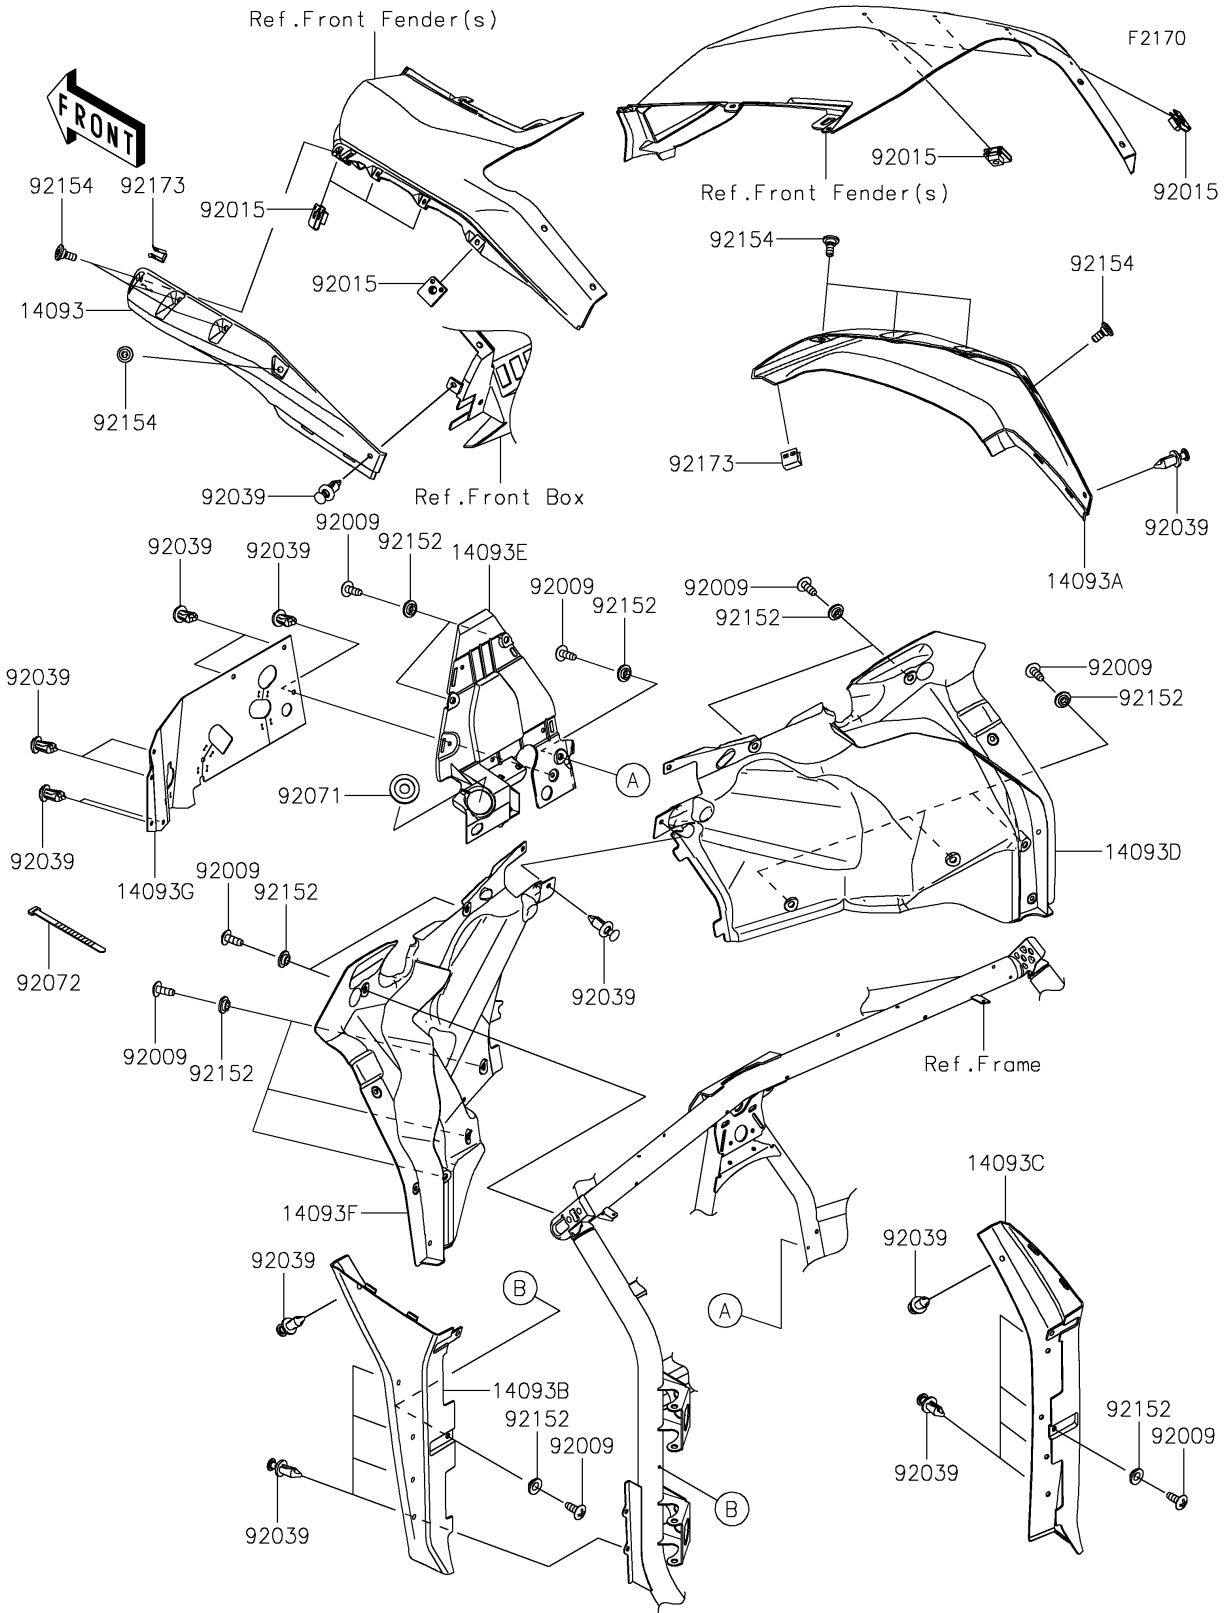

2021 TERYX KRX® 1000 eS PARTS DIAGRAM

Fenders

2021 TERYX KRX® 1000 eS PARTS LIST

Fenders

ITEM NAME	PART NUMBER	QUANTITY
COVER,FLAP,UPP,LH (Ref # 14093)	14093-0806	1
COVER,FLAP,UPP,RH (Ref # 14093A)	14093-0807	1
COVER,FLAP,LWR,LH (Ref # 14093B)	14093-0808	1
COVER,FLAP,LWR,RH (Ref # 14093C)	14093-0809	1
COVER,FLOOR UPP,RH (Ref # 14093D)	14093-0822	1
COVER,FLOOR UPP,CNT (Ref # 14093E)	14093-0823	1
COVER,FLOOR UPP,LH (Ref # 14093F)	14093-0824	1
COVER,RUBBER (Ref # 14093G)	14093-0844	1
SCREW,TAPPING,6X16 (Ref # 92009)	92009-1166	15
NUT,CLAMP,6MM (Ref # 92015)	92015-1678	8
RIVET (Ref # 92039)	92039-0776	20
GROMMET (Ref # 92071)	92071-0790	1
BAND,L=123 (Ref # 92072)	92072-030	5
COLLAR,6.3X9.5X4.1 (Ref # 92152)	92152-1571	15
BOLT (Ref # 92154)	92154-2474	8
CLAMP (Ref # 92173)	92173-2249	2