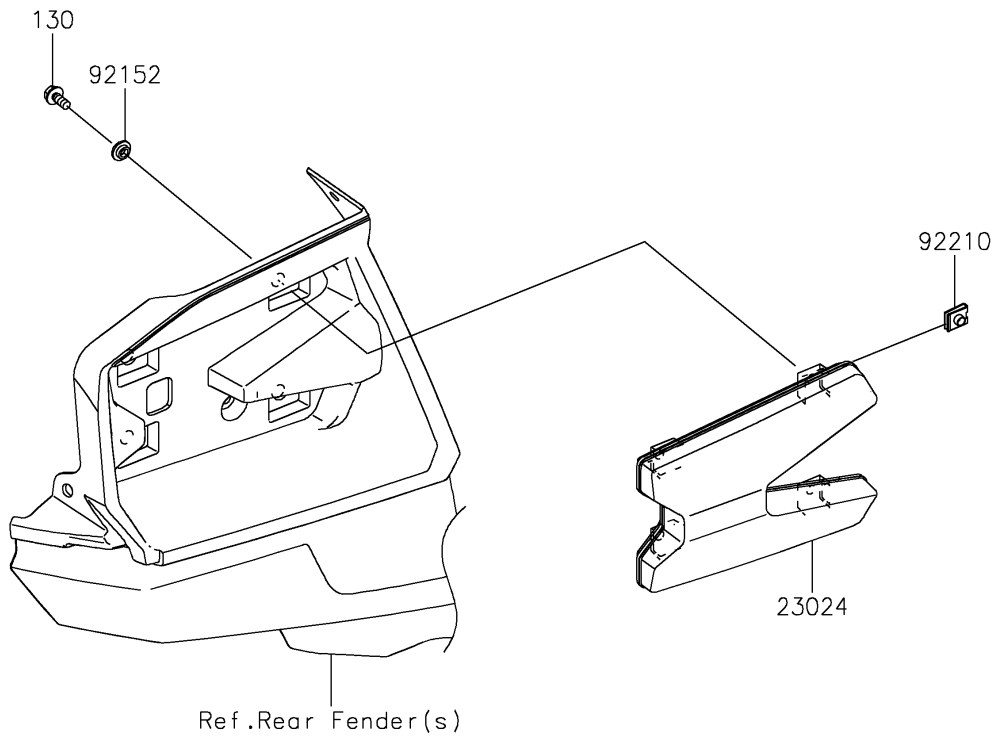

# 2021 TERYX KRX® 1000 SPECIAL EDITION PARTS DIAGRAM

Taillight(s)

F2720

## 2021 TERYX KRX® 1000 SPECIAL EDITION PARTS LIST

Taillight(s)

ITEM NAME	PART NUMBER	QUANTITY
LAMP-ASSY-TAIL,LED (Ref # 23024)	23024-0005	2
COLLAR,6.3X9.5X4.1 (Ref # 92152)	92152-1571	8
NUT (Ref # 92210)	92210-1125	8
BOLT-FLANGED,6X14 (Ref # 130)	130BA0614	8