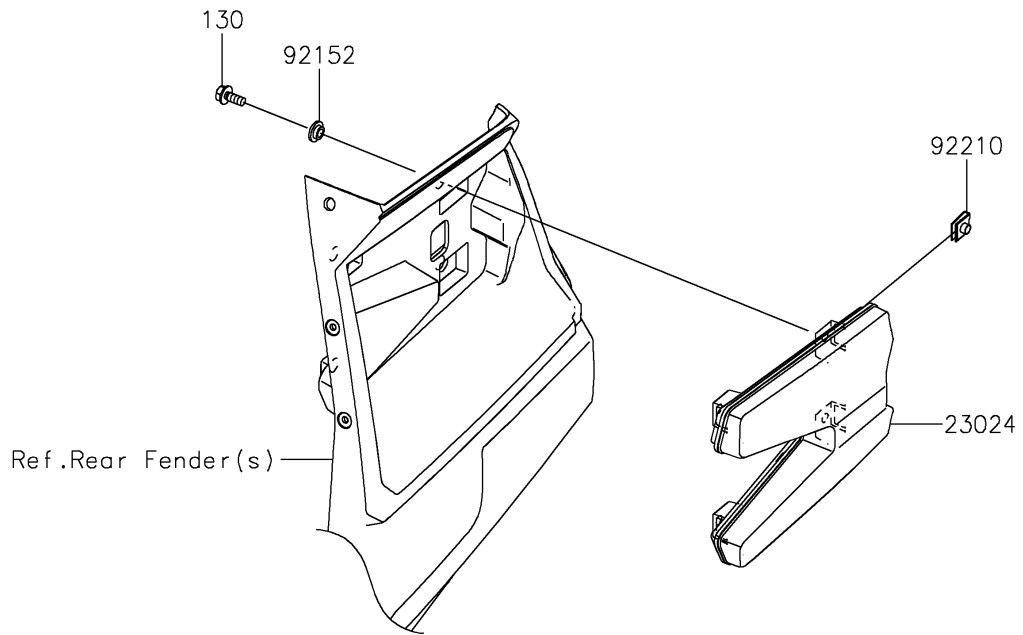

# 2021 TERYX KRX® 1000 SPECIAL EDITION PARTS DIAGRAM

Taillight(s)

F2720

## 2021 TERYX KRX® 1000 SPECIAL EDITION PARTS LIST

Taillight(s)

ITEM NAME	PART NUMBER	QUANTITY
LAMP-ASSY-TAIL,LED (Ref # 23024)	23024-0005	2
COLLAR,6.3X9.5X4.1 (Ref # 92152)	92152-1571	8
NUT (Ref # 92210)	92210-1125	8
BOLT-FLANGED,6X14 (Ref # 130)	130BA0614	8