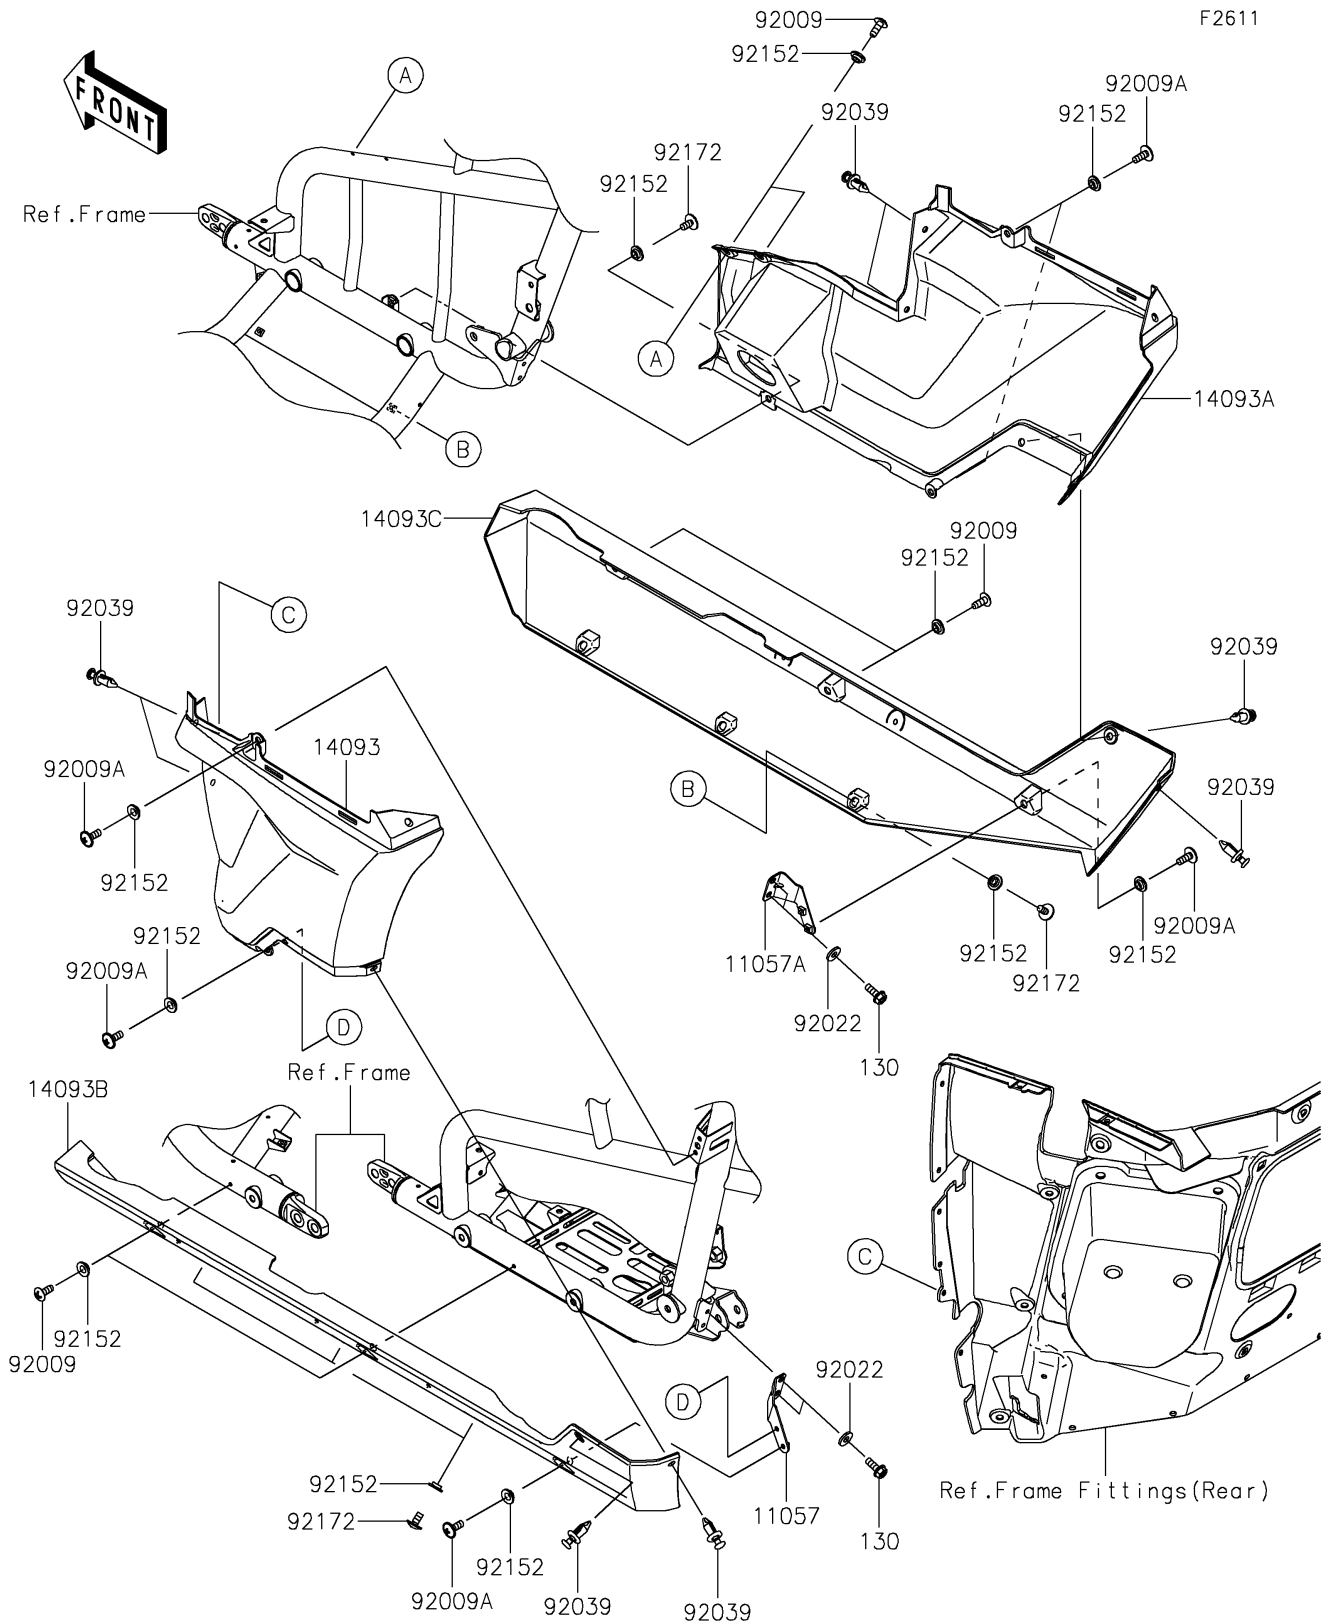

# 2021 TERYX KRX® 1000 SPECIAL EDITION PARTS DIAGRAM

## Side Covers

### Side Covers

ITEM NAME	PART NUMBER	QUANTITY
BRACKET,SIDE COVER,LH (Ref # 11057)	11057-4181	1
BRACKET,SIDE COVER,RH (Ref # 11057A)	11057-4182	1
COVER,SIDE,RR,LH (Ref # 14093)	14093-0825	1
COVER,SIDE,RR,RH (Ref # 14093A)	14093-0826	1
COVER,SIDE,LWR,LH (Ref # 14093B)	14093-0827	1
COVER,SIDE,LWR,RH (Ref # 14093C)	14093-0828	1
SCREW,TAPPING,6X16 (Ref # 92009)	92009-1166	6
SCREW,6X16 (Ref # 92009A)	92009-1621	6
WASHER,6.5X16X2 (Ref # 92022)	92022-1565	4
RIVET (Ref # 92039)	92039-0776	8
COLLAR,6.3X9.5X4.1 (Ref # 92152)	92152-1571	19
SCREW,6X12 (Ref # 92172)	92172-0853	7
BOLT-FLANGED,6X16 (Ref # 130)	130BA0616	4