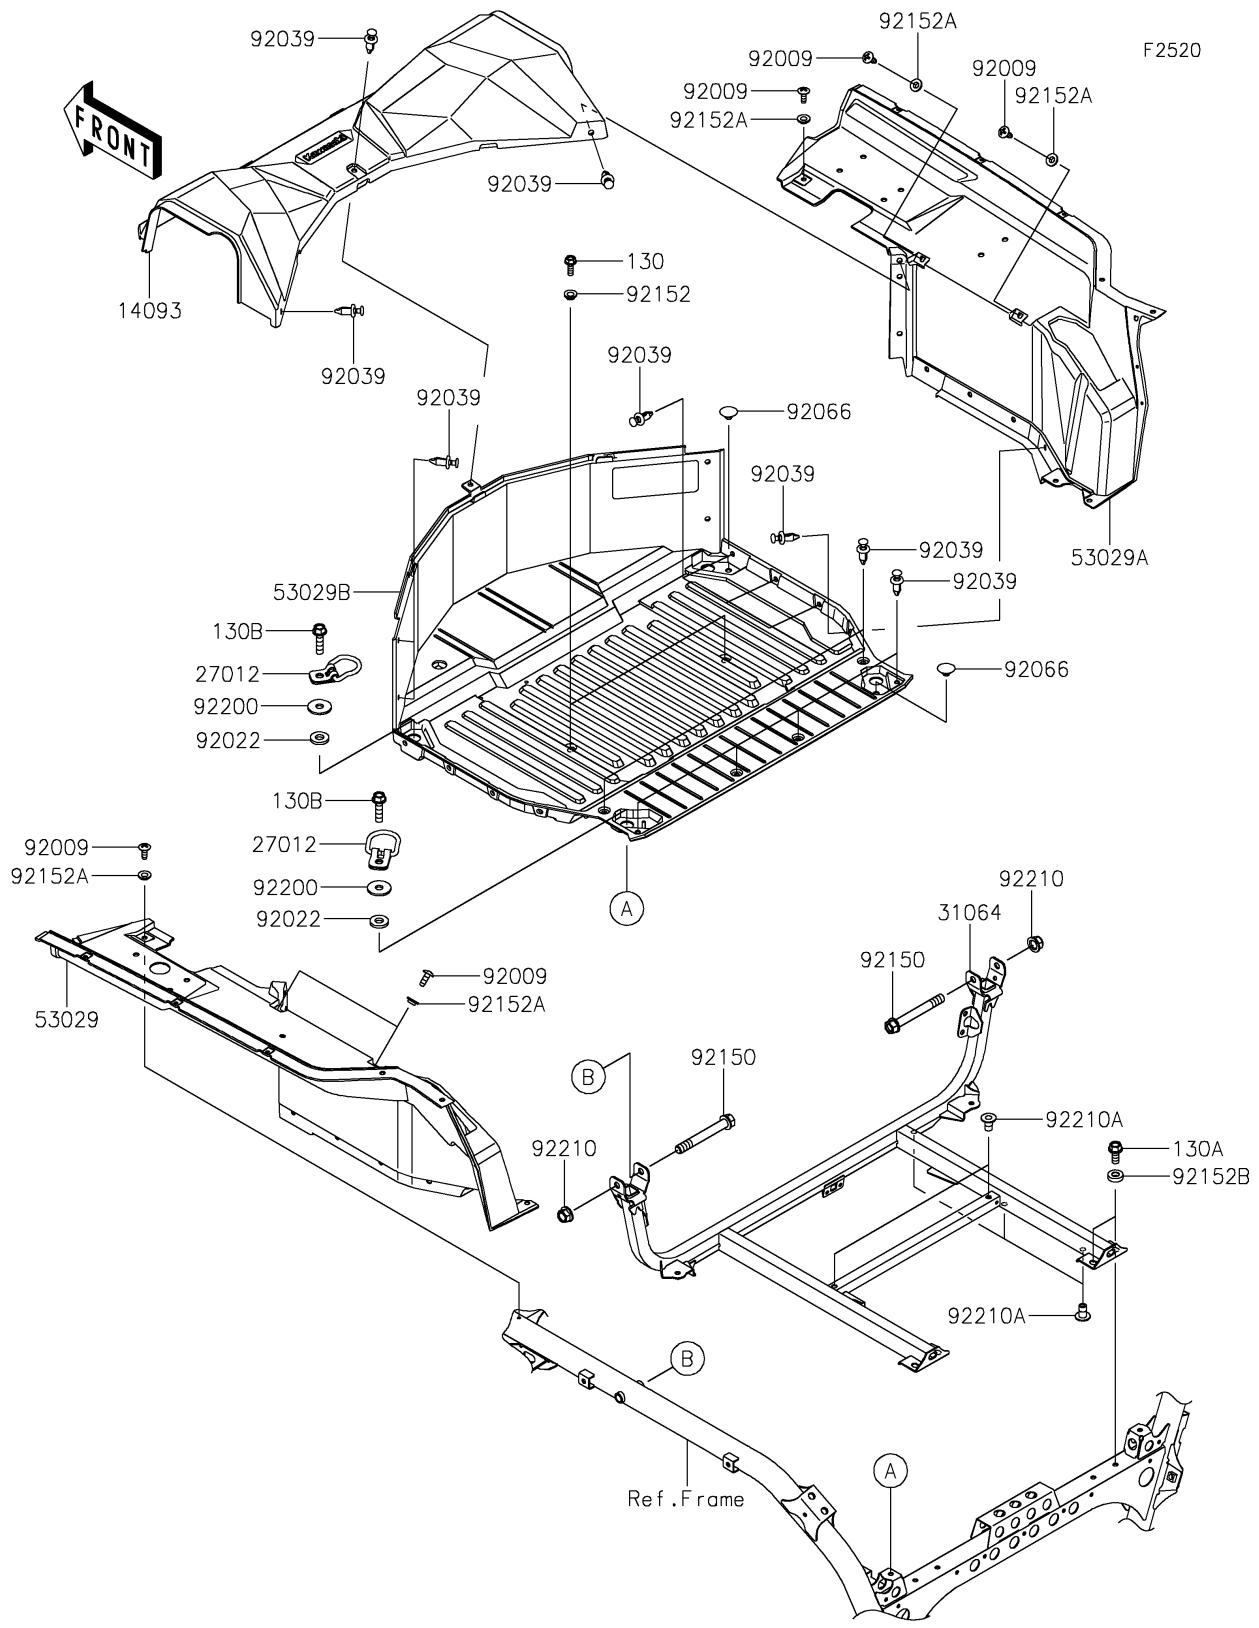

2021 TERYX KRX® 1000 SPECIAL EDITION PARTS DIAGRAM

Carrier(s)

2021 TERYX KRX® 1000 SPECIAL EDITION PARTS LIST

Carrier(s)

| ITEM NAME | PART NUMBER | QUANTITY |
|--|-------------|----------|
| COVER,MAINTENANCE (Ref # 14093) | 14093-0799 | 1 |
| HOOK (Ref # 27012) | 27012-0863 | 4 |
| PIPE-COMP,RR CARRIER FRAME (Ref # 31064) | 31064-0716 | 1 |
| CARRIER,LH (Ref # 53029) | 53029-0360 | 1 |
| CARRIER,RH (Ref # 53029A) | 53029-0361 | 1 |
| CARRIER,BASE (Ref # 53029B) | 53029-0368 | 1 |
| SCREW,TAPPING,6X16 (Ref # 92009) | 92009-1166 | 6 |
| WASHER,10X22X3.2 (Ref # 92022) | 92022-1944 | 4 |
| RIVET (Ref # 92039) | 92039-0776 | 21 |
| PLUG (Ref # 92066) | 92066-1485 | 2 |
| BOLT,10X80 (Ref # 92150) | 92150-1893 | 2 |
| COLLAR (Ref # 92152) | 92152-0224 | 2 |
| COLLAR,6.3X9.5X4.1 (Ref # 92152A) | 92152-1571 | 6 |
| COLLAR,8.2X18X5 (Ref # 92152B) | 92152-1848 | 4 |
| WASHER,9X28X2.3 (Ref # 92200) | 92200-1951 | 4 |
| NUT,LOCK,FLANGED,10MM (Ref # 92210) | 92210-0276 | 2 |
| NUT,LARGE FLANGE,6MM,L=16.5 (Ref # 92210A) | 92210-1623 | 5 |
| BOLT-FLANGED,6X18 (Ref # 130) | 130CA0618 | 2 |
| BOLT-FLANGED,8X18 (Ref # 130A) | 130CA0818 | 4 |
| BOLT-FLANGED,8X30 (Ref # 130B) | 130CA0830 | 4 |