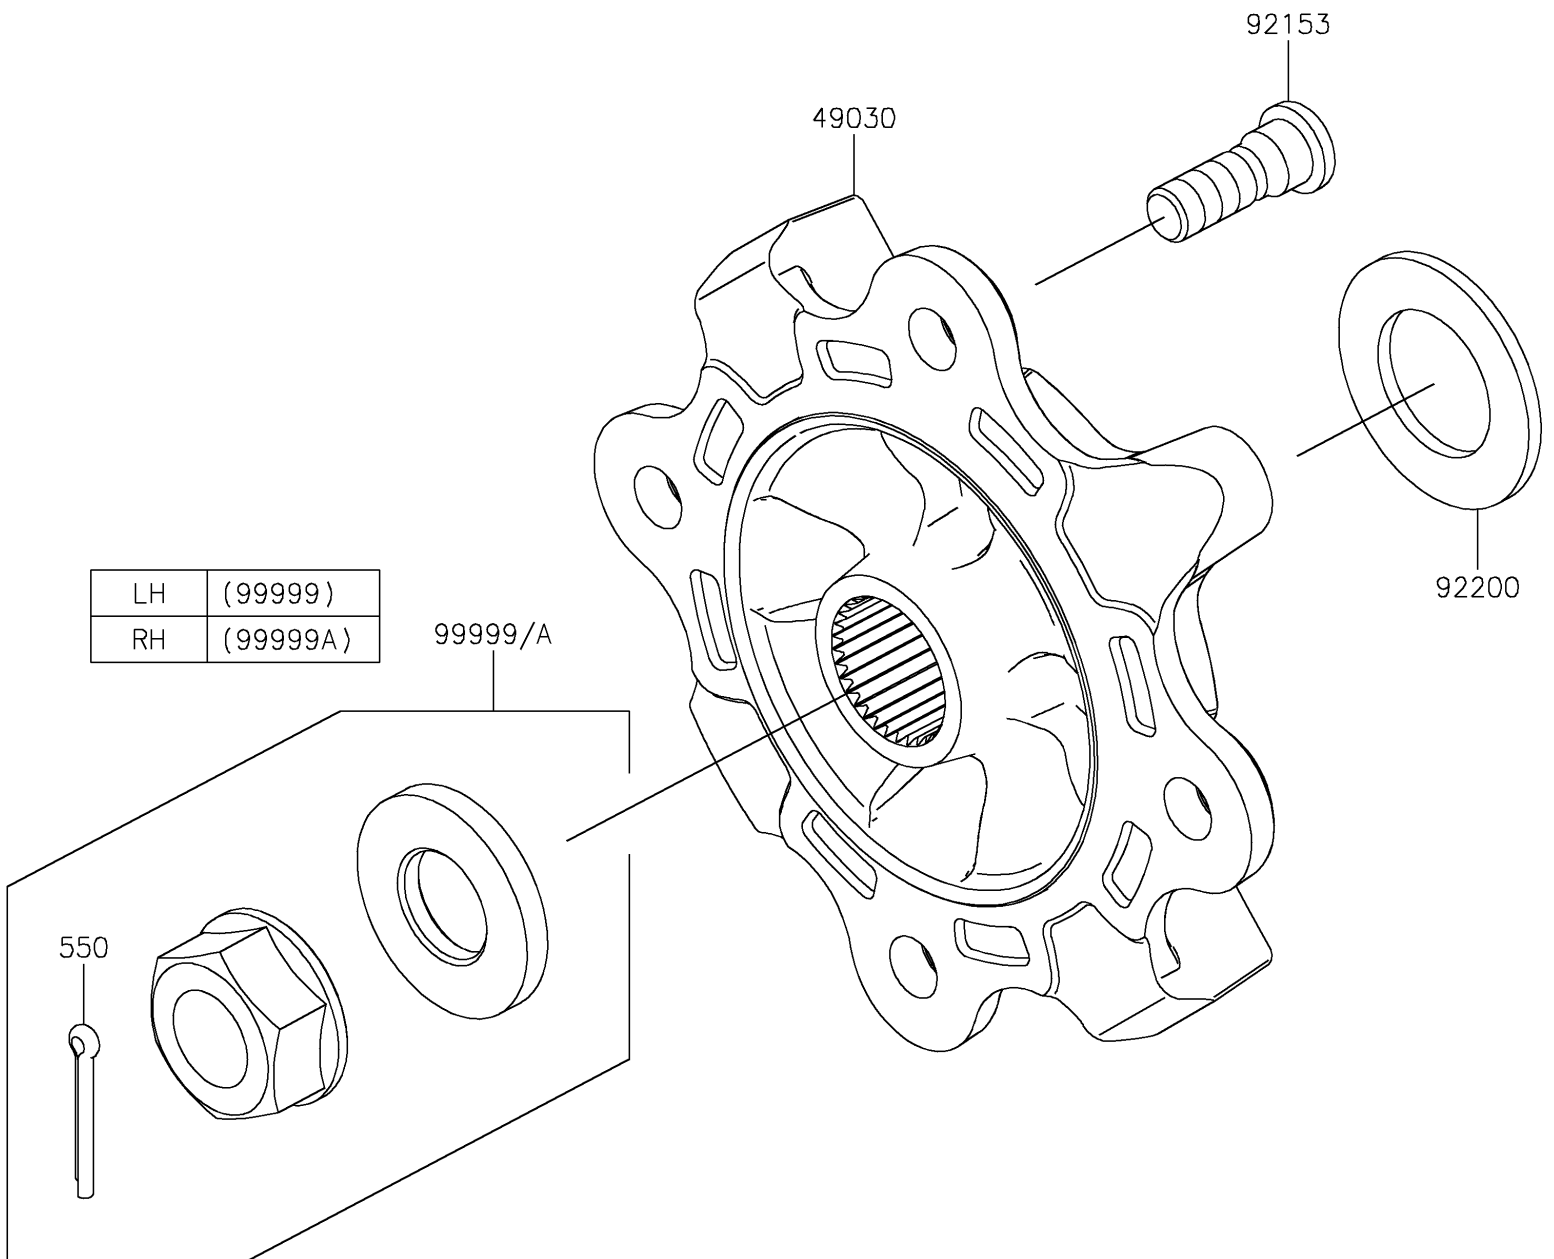

# 2021 TERYX KRX® 1000 SPECIAL EDITION PARTS DIAGRAM

Rear Hubs/Brakes

F2240

## 2021 TERYX KRX® 1000 SPECIAL EDITION PARTS LIST

### Rear Hubs/Brakes

ITEM NAME	PART NUMBER	QUANTITY
HUB,FR (Ref # 49030)	49030-0566	2
BOLT,12MM (Ref # 92153)	92153-1915	8
WASHER,33X56X3.5 (Ref # 92200)	92200-2332	2
KIT,RR(LH) AXLE NUT (Ref # 99999)	99999-0726	1
KIT,RR(RH) AXLE NUT (Ref # 99999A)	99999-0727	1
PIN-COTTER,4.0X30 (Ref # 550)	550AA4030	2