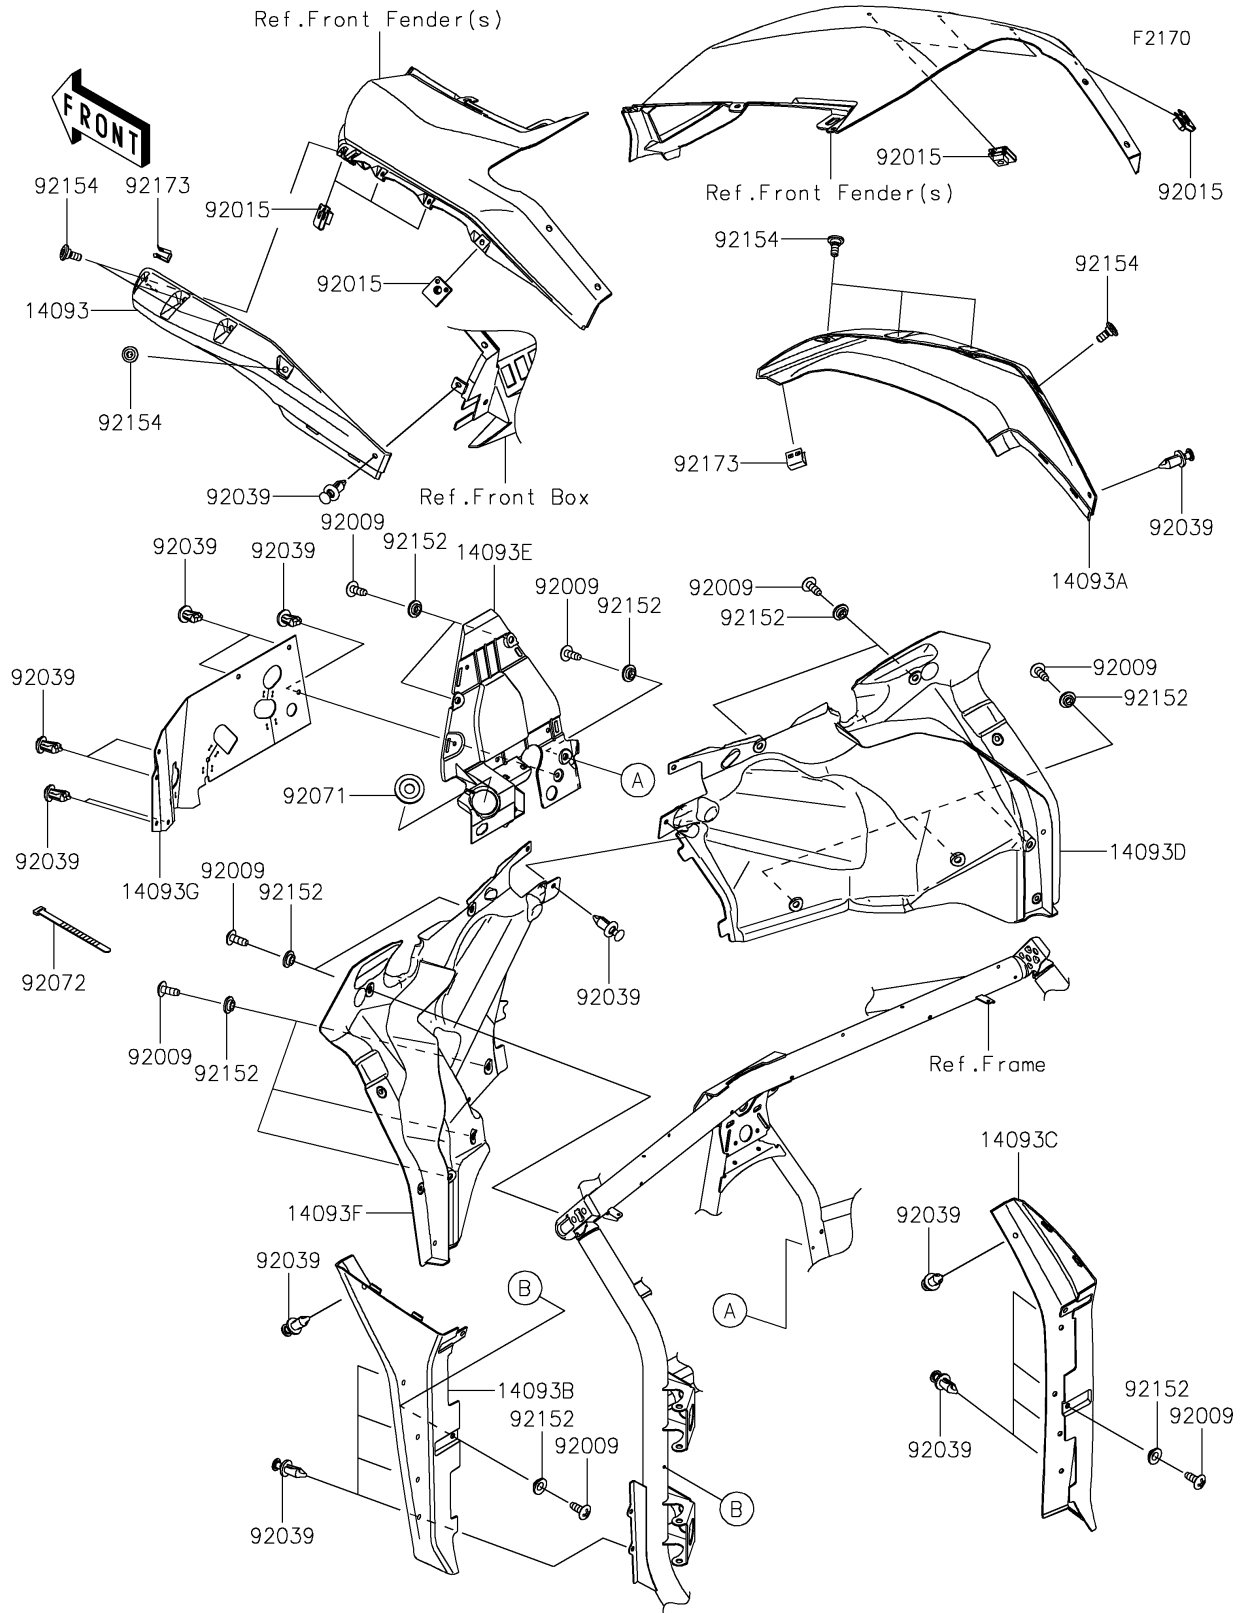

# 2021 TERYX KRX® 1000 SPECIAL EDITION PARTS DIAGRAM

## 2021 TERYX KRX® 1000 SPECIAL EDITION PARTS LIST

### Fenders

ITEM NAME	PART NUMBER	QUANTITY
COVER,FLAP,UPP,LH (Ref # 14093)	14093-0806	1
COVER,FLAP,UPP,RH (Ref # 14093A)	14093-0807	1
COVER,FLAP,LWR,LH (Ref # 14093B)	14093-0808	1
COVER,FLAP,LWR,RH (Ref # 14093C)	14093-0809	1
COVER,FLOOR UPP,RH (Ref # 14093D)	14093-0822	1
COVER,FLOOR UPP,CNT (Ref # 14093E)	14093-0823	1
COVER,FLOOR UPP,LH (Ref # 14093F)	14093-0824	1
COVER,RUBBER (Ref # 14093G)	14093-0844	1
SCREW,TAPPING,6X16 (Ref # 92009)	92009-1166	15
NUT,CLAMP,6MM (Ref # 92015)	92015-1678	8
RIVET (Ref # 92039)	92039-0776	20
GROMMET (Ref # 92071)	92071-0790	1
BAND,L=123 (Ref # 92072)	92072-030	5
COLLAR,6.3X9.5X4.1 (Ref # 92152)	92152-1571	15
BOLT (Ref # 92154)	92154-2474	8
CLAMP (Ref # 92173)	92173-2249	2