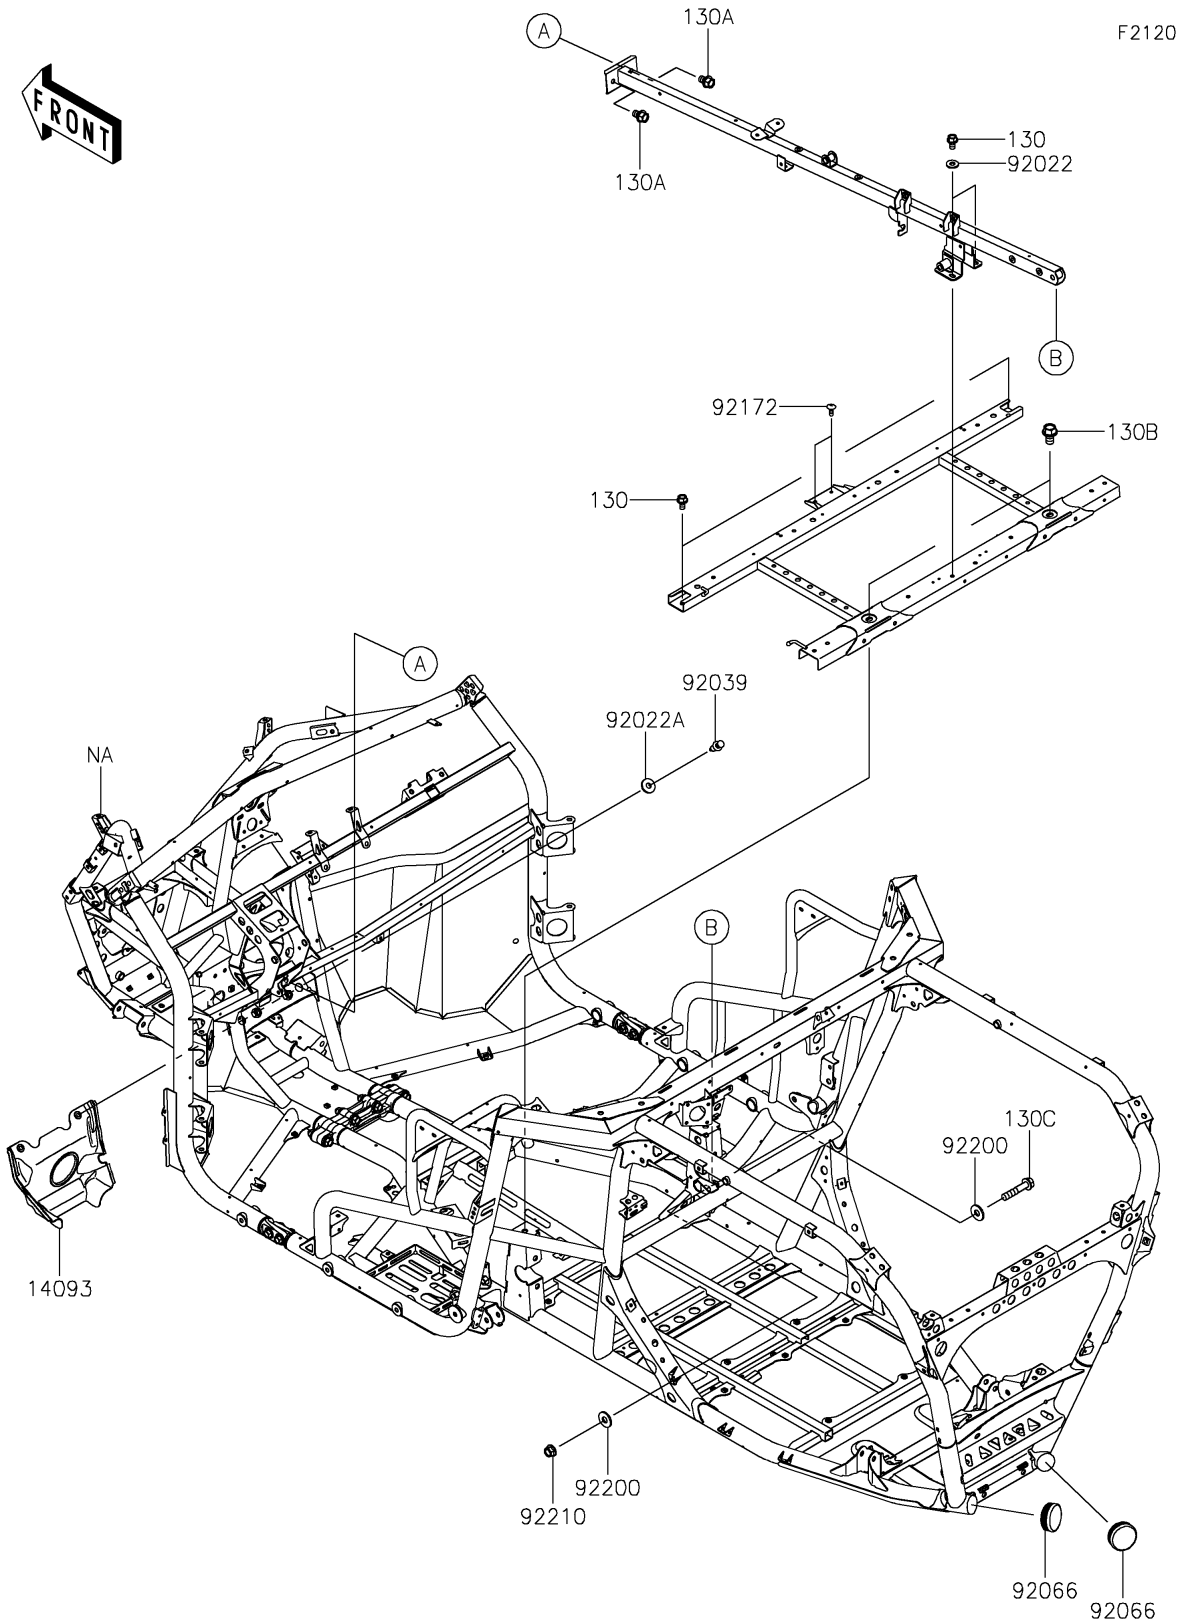

2021 TERYX KRX® 1000 SPECIAL EDITION PARTS DIAGRAM

Frame

2021 TERYX KRX® 1000 SPECIAL EDITION PARTS LIST

Frame

ITEM NAME	PART NUMBER	QUANTITY
COVER,PROPELLER SHAFT (Ref # 14093)	14093-1009	1
WASHER,8.2X19X2 (Ref # 92022)	92022-1533	2
WASHER,8.4X23X2.5 (Ref # 92022A)	92022-3744	2
RIVET (Ref # 92039)	92039-0776	2
PLUG,RR END (Ref # 92066)	92066-0926	2
SCREW,TAPPING,6X16 (Ref # 92172)	92172-0739	2
WASHER,11X26X2.6 (Ref # 92200)	92200-0352	2
NUT,LOCK,FLANGED,10MM (Ref # 92210)	92210-0276	1
BOLT-FLANGED,8X14 (Ref # 130)	130BA0814	4
BOLT-FLANGED,10X14 (Ref # 130A)	130BA1014	2
BOLT-FLANGED,12X20 (Ref # 130B)	130BA1220	2
BOLT-FLANGED,10X50 (Ref # 130C)	130CA1050	1