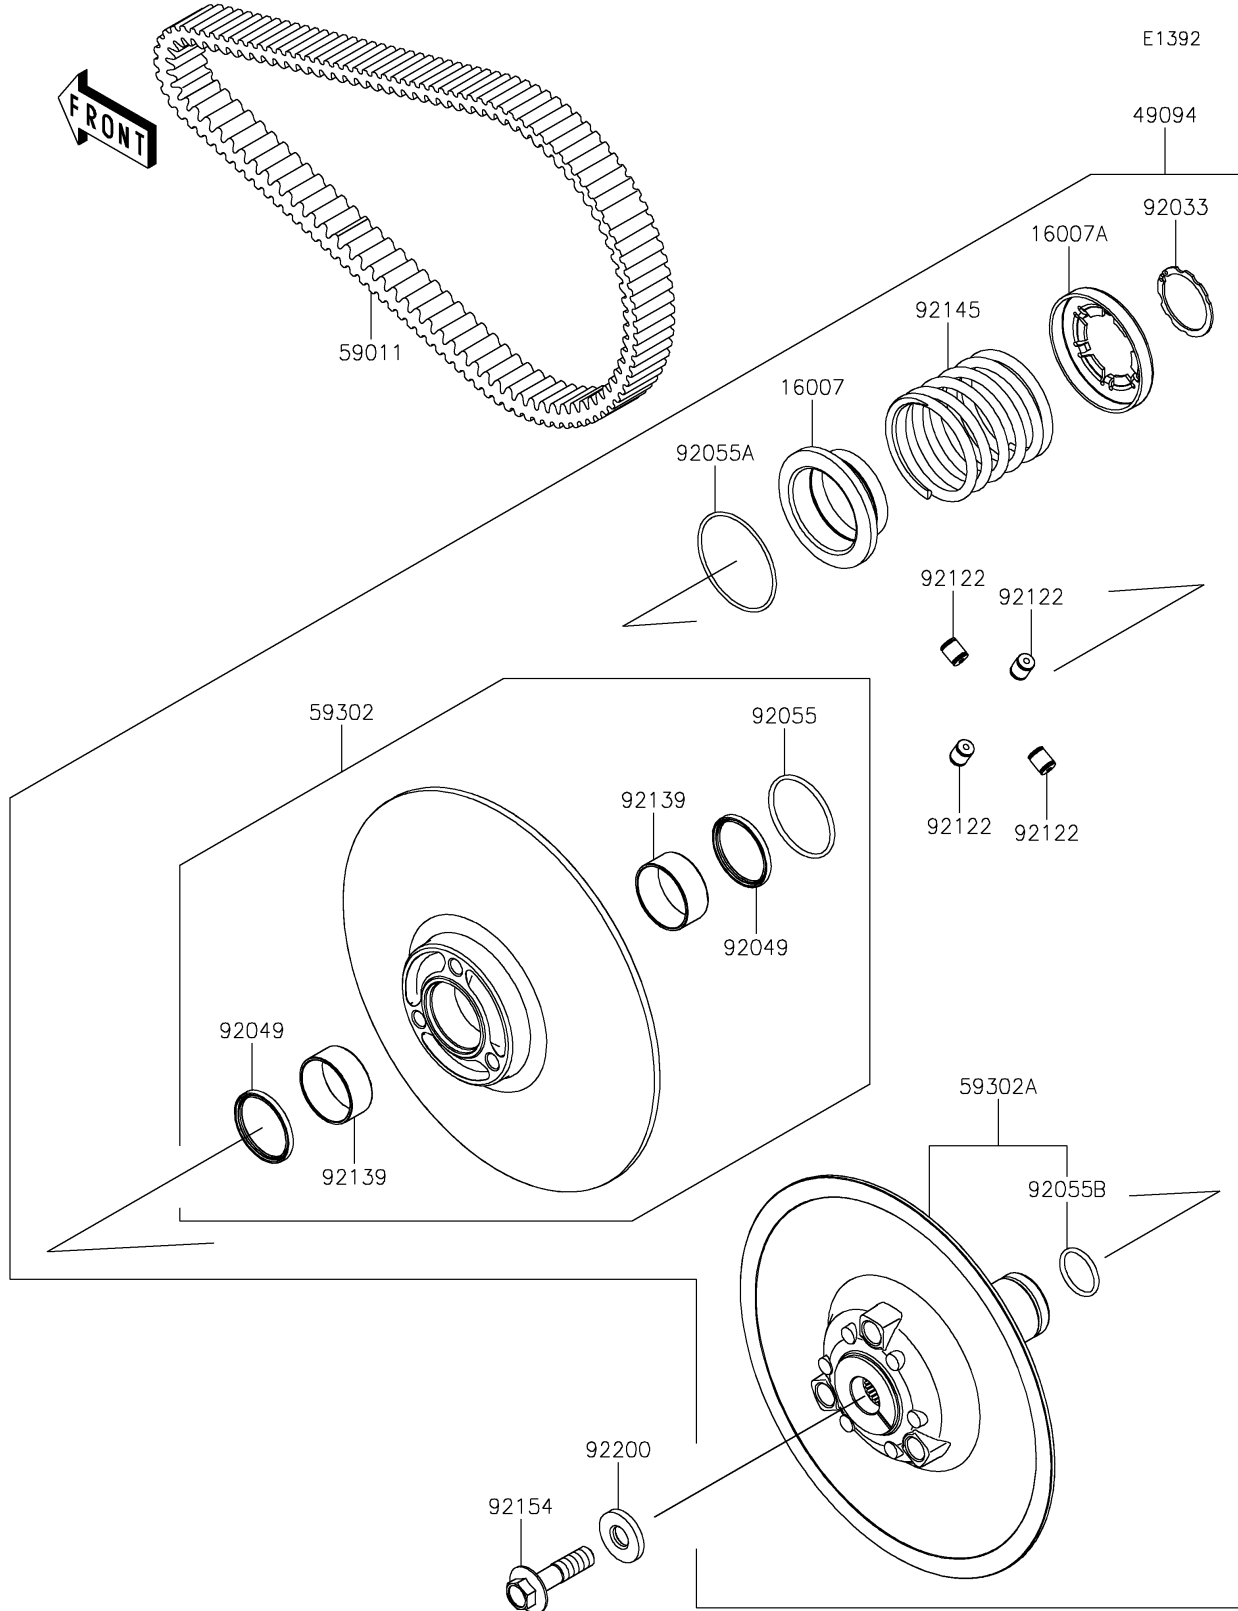

2021 TERYX KRX® 1000 SPECIAL EDITION PARTS DIAGRAM

Driven Converter/Drive Belt

2021 TERYX KRX® 1000 SPECIAL EDITION PARTS LIST

Driven Converter/Drive Belt

ITEM NAME	PART NUMBER	QUANTITY
SEAT-SPRING,MOVABLE (Ref # 16007)	16007-0754	1
SEAT-SPRING,FIXED (Ref # 16007A)	16007-0755	1
CONVERTER-ASSY-DRIVEN (Ref # 49094)	49094-0100	1
BELT,CVT (Ref # 59011)	59011-0047	1
SHEAVE-COMP,MOVABLE (Ref # 59302)	59302-0104	1
SHEAVE-COMP,FIXED (Ref # 59302A)	59302-0109	1
RING-SNAP,41.5MM (Ref # 92033)	92033-0801	1
SEAL-OIL,GD45X52X4 V1 (Ref # 92049)	92049-0821	2
RING-O,54.4X3.1 (Ref # 92055)	92055-0924	1
RING-O,68.2X2.4 (Ref # 92055A)	92055-0925	1
RING-O,29X3.1 (Ref # 92055B)	92055-0926	1
ROLLER (Ref # 92122)	92122-0560	4
BUSHING (Ref # 92139)	92139-0936	2
SPRING (Ref # 92145)	92145-1856	1
BOLT,14X55 (Ref # 92154)	92154-3920	1
WASHER (Ref # 92200)	92200-2389	1