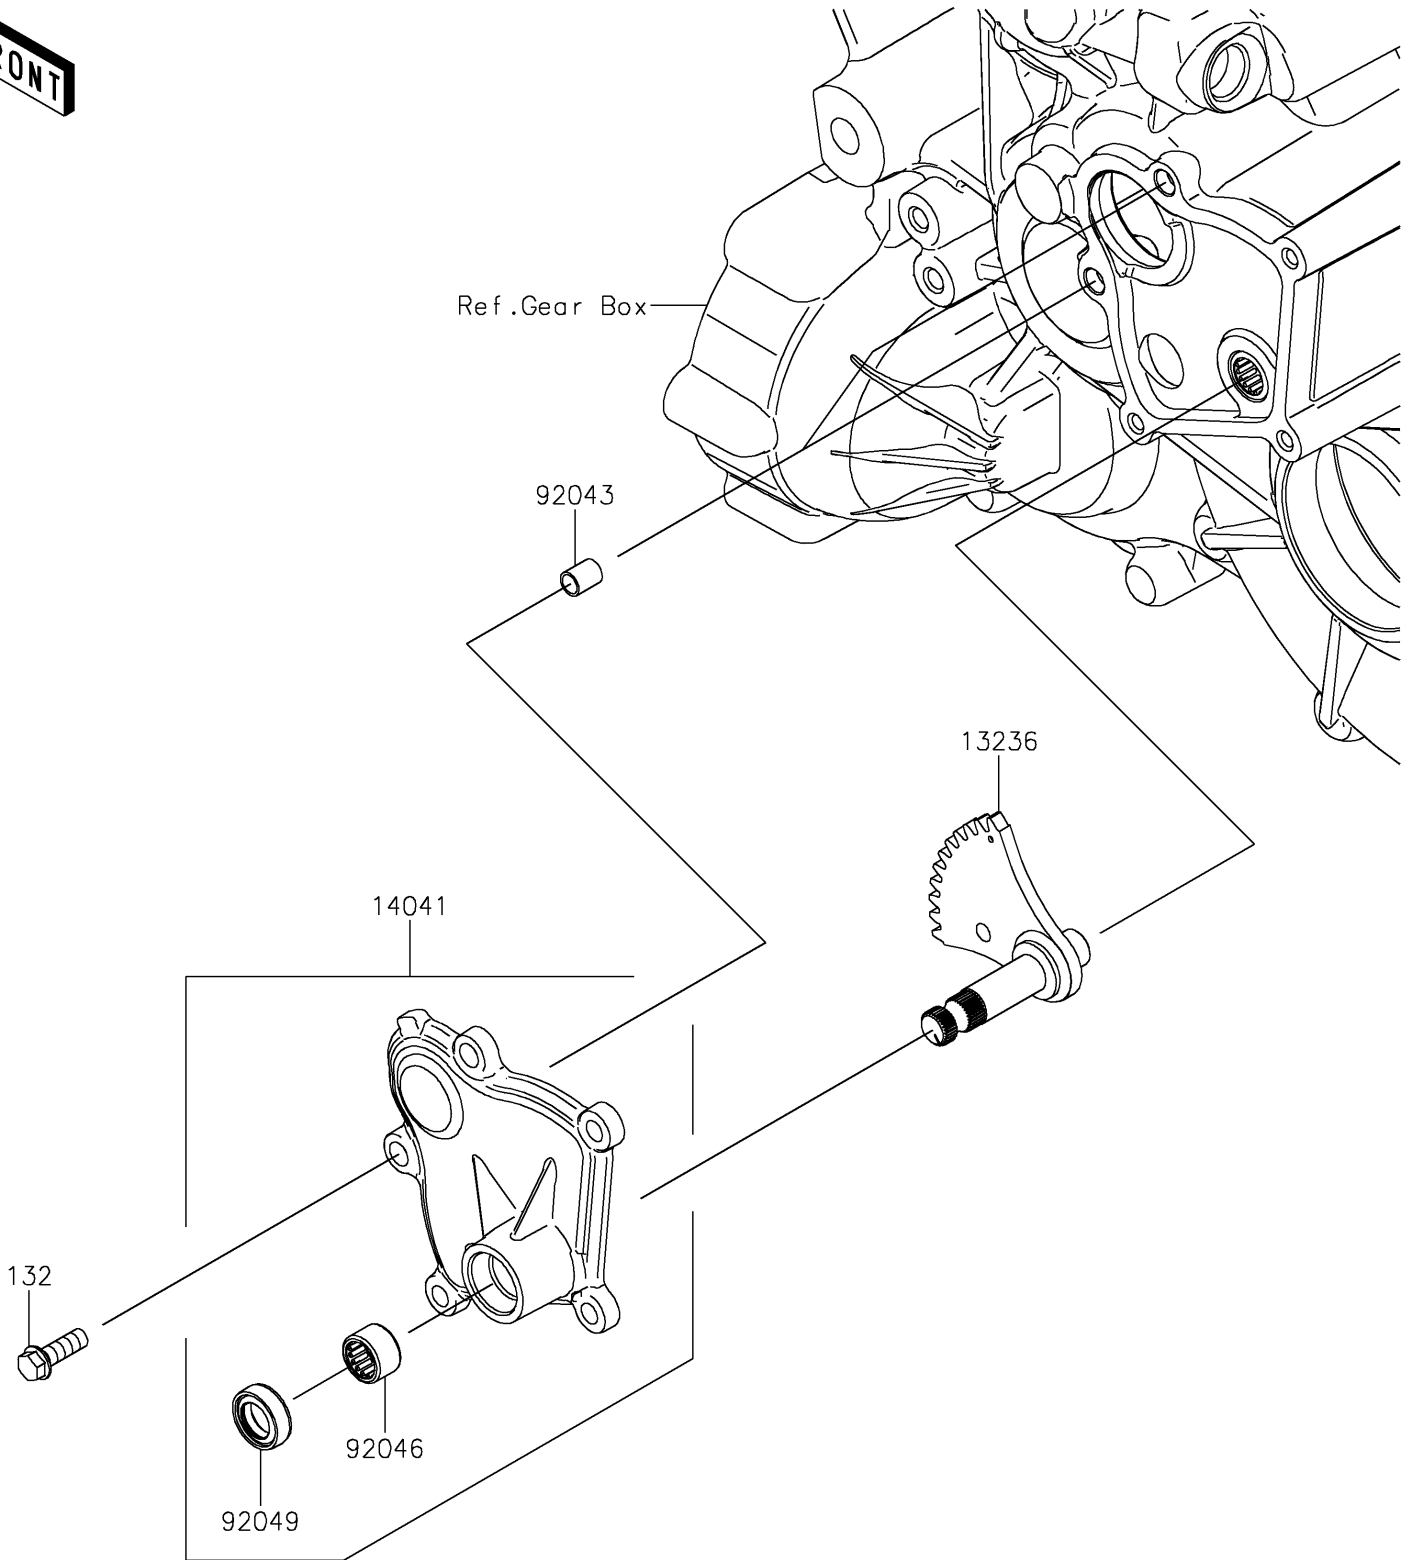

2021 TERYX KRX® 1000 SPECIAL EDITION PARTS DIAGRAM

Gear Change Mechanism

E1370

2021 TERYX KRX® 1000 SPECIAL EDITION PARTS LIST

Gear Change Mechanism

ITEM NAME	PART NUMBER	QUANTITY
LEVER-COMP (Ref # 13236)	13236-0816	1
COVER-COMP (Ref # 14041)	14041-0614	1
PIN,DOWEL,8X10 (Ref # 92043)	92043-1302	2
BEARING-NEEDLE,HK1210FM (Ref # 92046)	92046-0034	1
SEAL-OIL,CLUTCH RELEASE (Ref # 92049)	92049-1475	1
BOLT-FLANGED-SMALL,6X18 (Ref # 132)	132BA0618	5