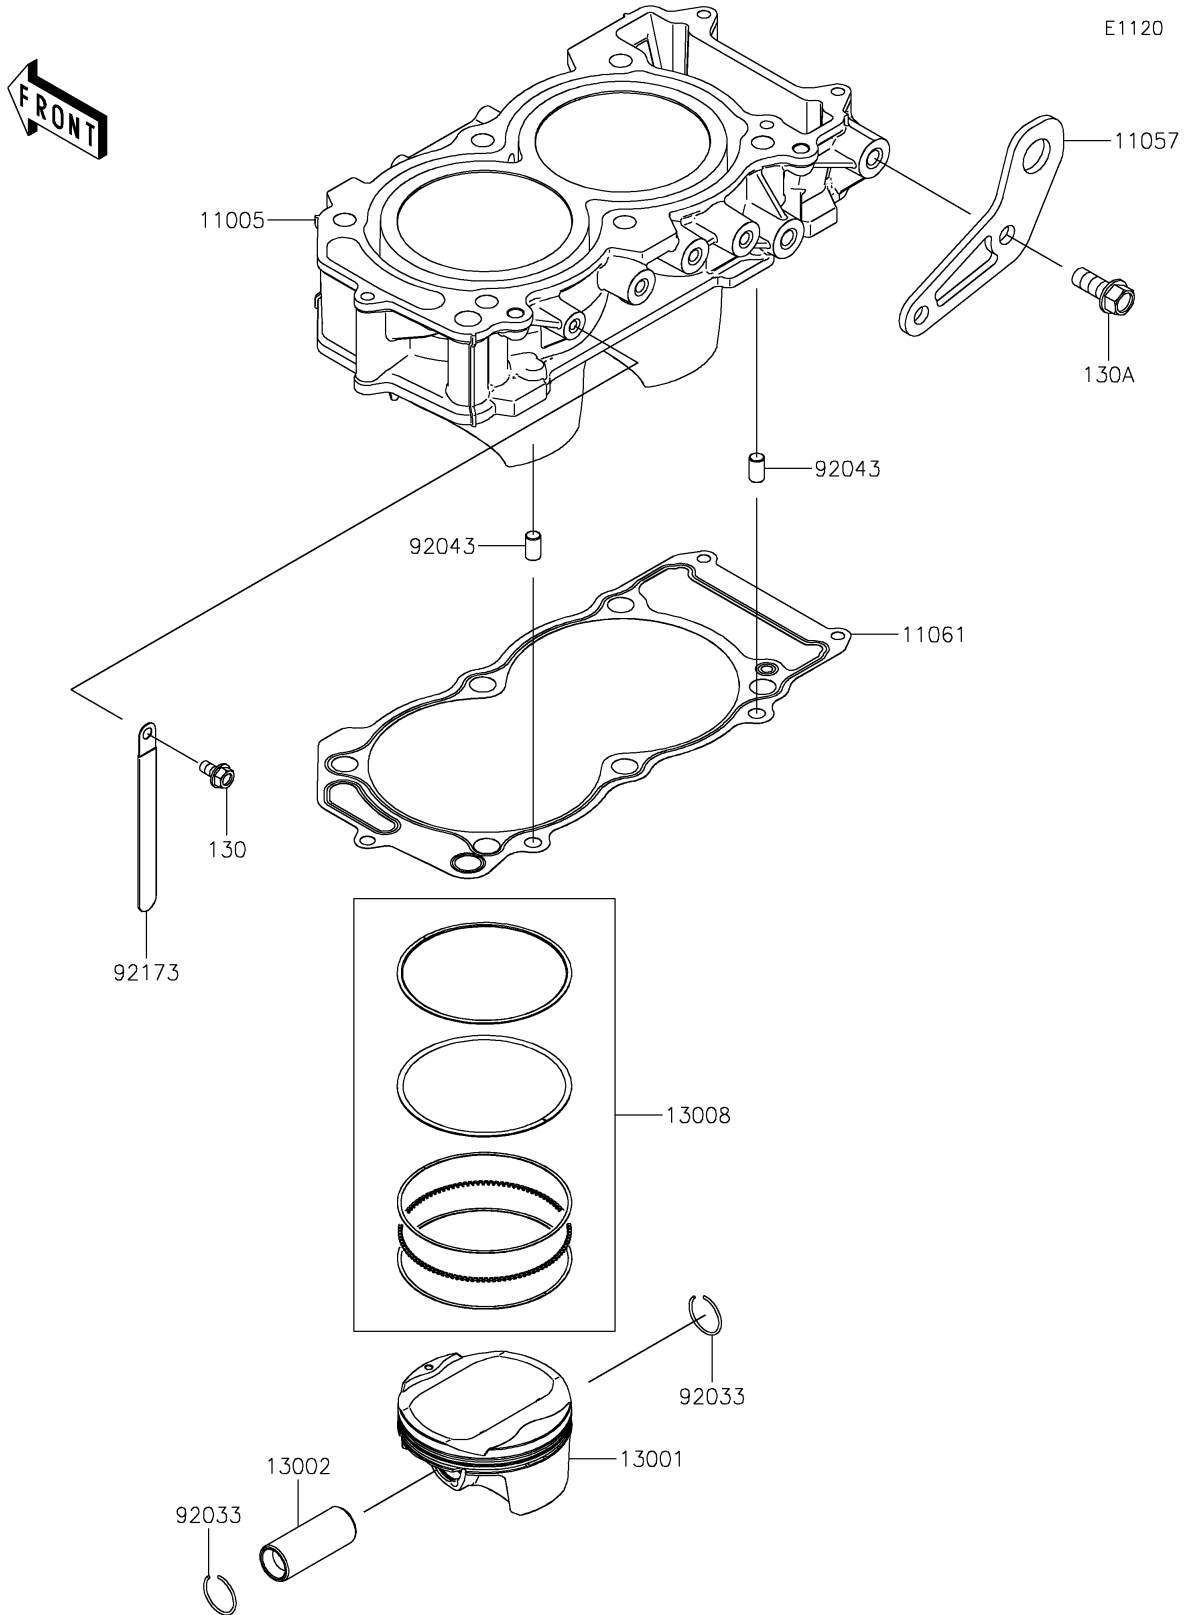

# 2021 TERYX KRX® 1000 SPECIAL EDITION PARTS DIAGRAM

Cylinder/Piston(s)

## 2021 TERYX KRX® 1000 SPECIAL EDITION PARTS LIST

### Cylinder/Piston(s)

ITEM NAME	PART NUMBER	QUANTITY
CYLINDER-ENGINE (Ref # 11005)	11005-0695	1
BRACKET (Ref # 11057)	11057-2438	1
GASKET,CYLINDER BASE (Ref # 11061)	11061-1309	1
PISTON-ENGINE (Ref # 13001)	13001-0807	2
PIN-PISTON (Ref # 13002)	13002-0719	2
RING-SET-PISTON (Ref # 13008)	13008-0581	2
RING-SNAP (Ref # 92033)	92033-1188	4
PIN,8X14 (Ref # 92043)	92043-1567	2
CLAMP (Ref # 92173)	92173-0098	1
BOLT-FLANGED,6X12 (Ref # 130)	130BA0612	1
BOLT-FLANGED,10X25 (Ref # 130A)	130BA1025	2