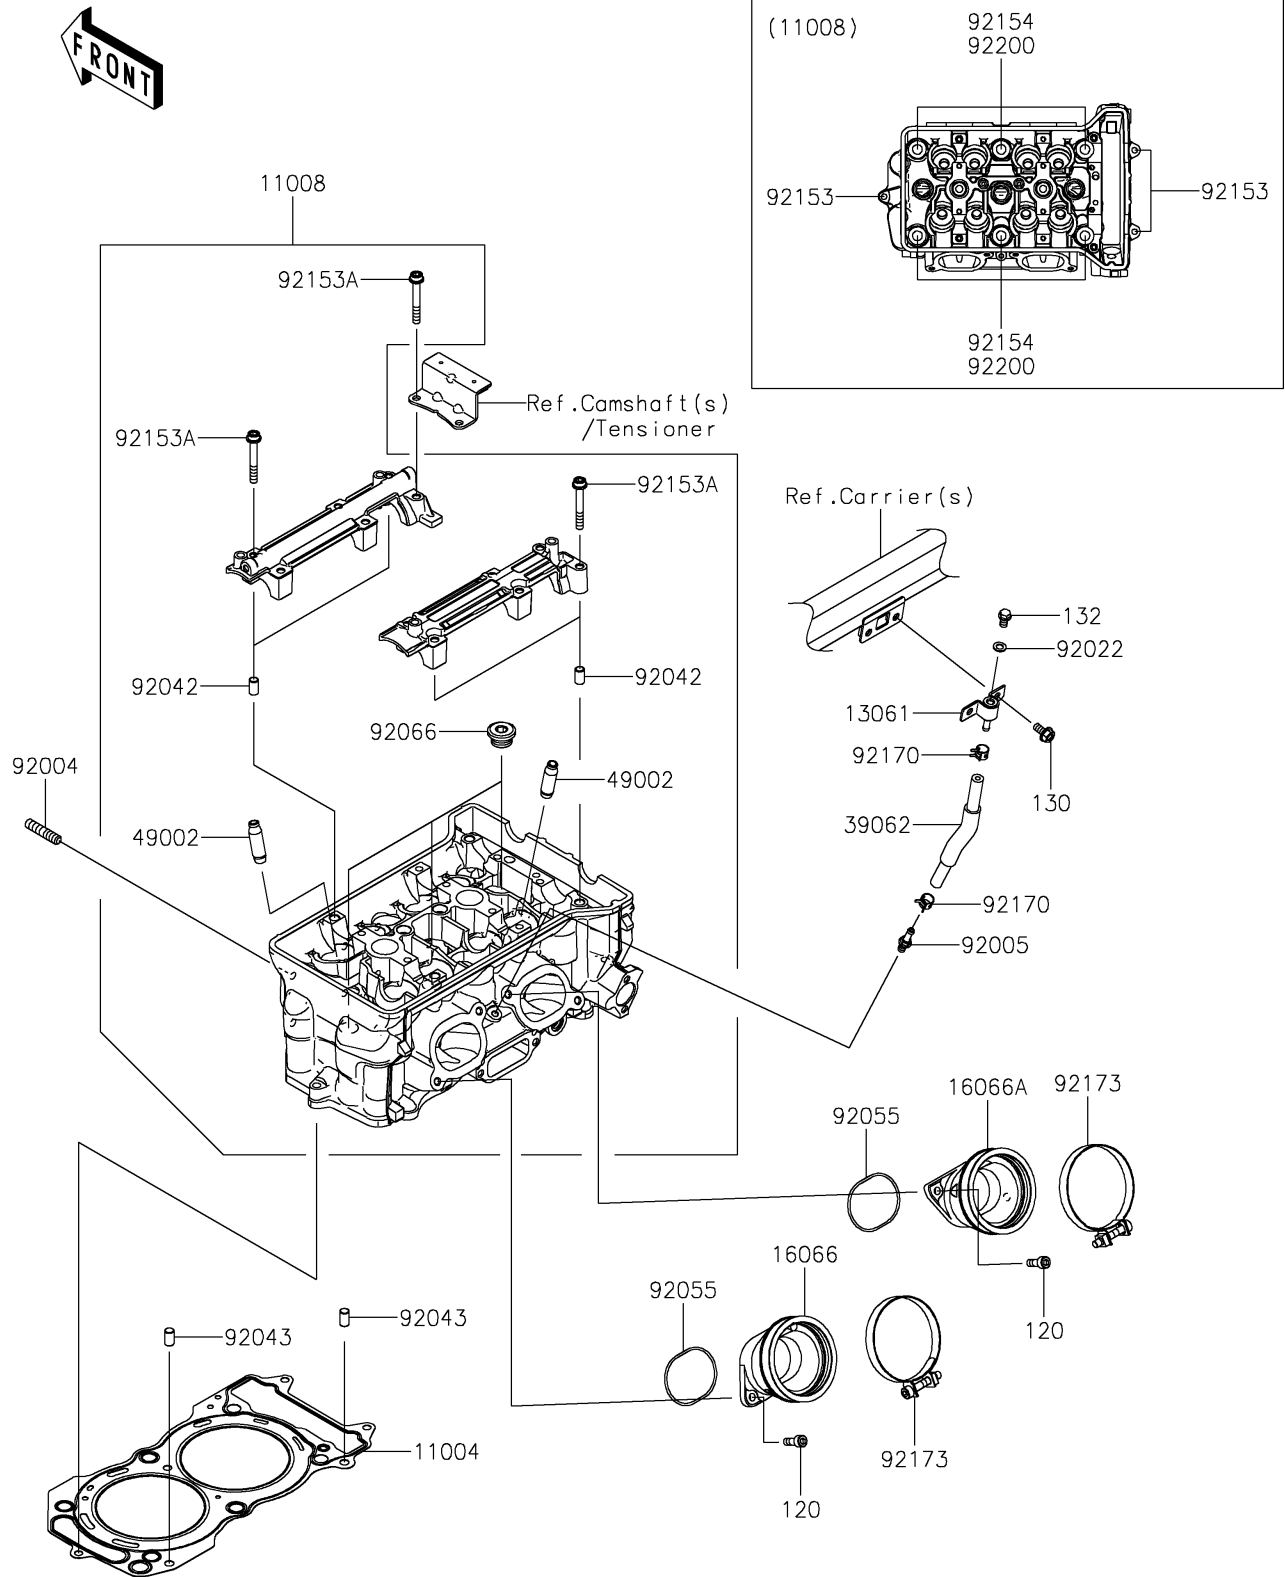

2021 TERYX KRX® 1000 SPECIAL EDITION PARTS DIAGRAM

Cylinder Head

E1111

2021 TERYX KRX® 1000 SPECIAL EDITION PARTS LIST

Cylinder Head

ITEM NAME	PART NUMBER	QUANTITY
GASKET-HEAD (Ref # 11004)	11004-0785	1
HEAD-COMP-CYLINDER (Ref # 11008)	11008-0961	1
BOSS (Ref # 13061)	13061-0977	1
HOLDER-THROTTLE BODY,#1 (Ref # 16066)	16066-0015	1
HOLDER-THROTTLE BODY,#2 (Ref # 16066A)	16066-0016	1
HOSE-COOLING,CYL.HEAD-AIR VENT (Ref # 39062)	39062-0862	1
GUIDE-VALVE (Ref # 49002)	49002-0709	8
STUD,8X22 (Ref # 92004)	92004-1217	8
FITTING (Ref # 92005)	92005-0826	1
WASHER,6.2X11X1 (Ref # 92022)	92022-304	1
PIN,DOWEL,6.3X8X14 (Ref # 92042)	92042-007	4
PIN,8X14 (Ref # 92043)	92043-1567	2
RING-O,49.7X1.9 (Ref # 92055)	92055-0930	2
PLUG,18X10 (Ref # 92066)	92066-0832	3
BOLT,6X95 (Ref # 92153)	92153-0320	3
BOLT,SOCKET,6X45 (Ref # 92153A)	92153-0656	12
BOLT,11X157 (Ref # 92154)	92154-3931	6
CLAMP (Ref # 92170)	92170-1493	2
CLAMP,72MM (Ref # 92173)	92173-2025	2
WASHER,11.5X20.5X3.2 (Ref # 92200)	92200-0727	6
BOLT-SOCKET,6X18 (Ref # 120)	120CA0618	4
BOLT-FLANGED,6X12 (Ref # 130)	130BA0612	2
BOLT-FLANGED-SMALL,6X10 (Ref # 132)	132BA0610	1