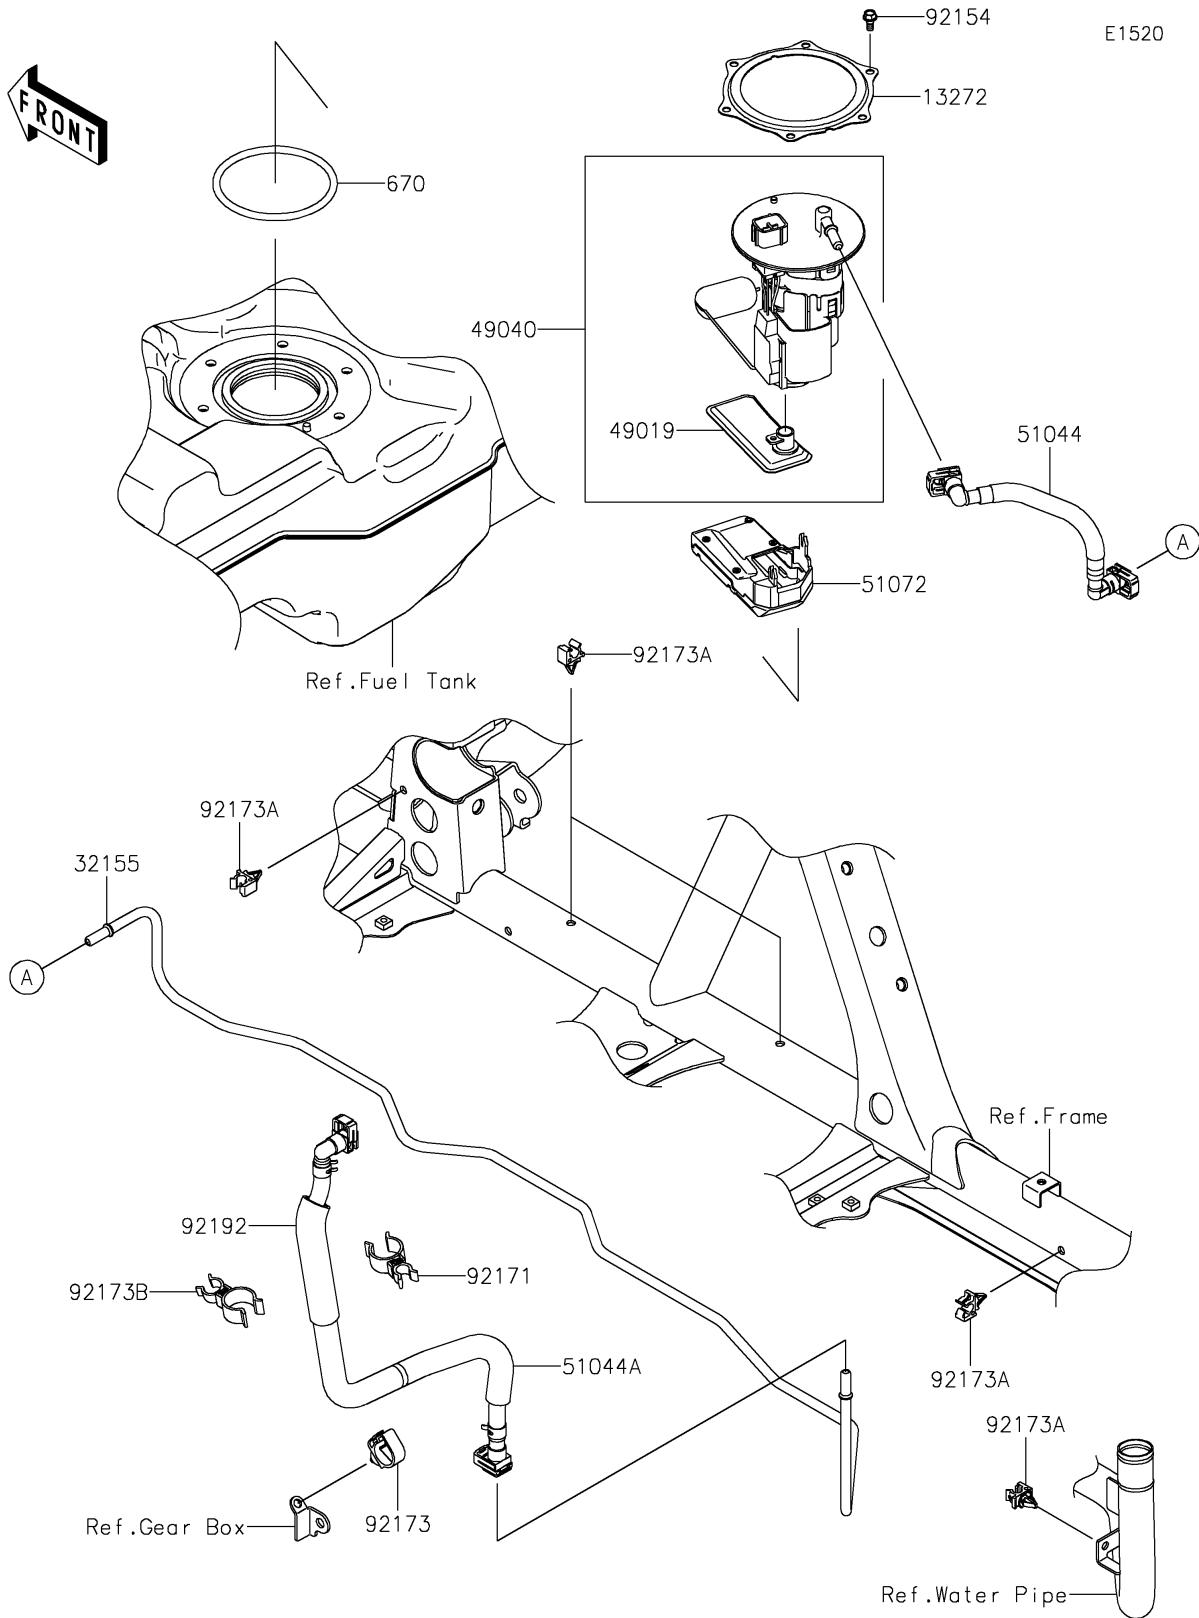

# 2021 TERYX KRX® 1000 PARTS DIAGRAM

## Fuel Pump

## 2021 TERYX KRX® 1000 PARTS LIST

### Fuel Pump

ITEM NAME	PART NUMBER	QUANTITY
PLATE (Ref # 13272)	13272-2500	1
PIPE,FUEL (Ref # 32155)	32155-3718	1
FILTER-FUEL (Ref # 49019)	49019-0034	1
PUMP-FUEL (Ref # 49040)	49040-0782	1
TUBE-ASSY,FUEL PUMP-PIPE (Ref # 51044)	51044-0905	1
TUBE-ASSY,PIPE-ENGINE (Ref # 51044A)	51044-0944	1
CHAMBER-FUEL (Ref # 51072)	51072-0007	1
BOLT,FUEL PUMP (Ref # 92154)	92154-1326	6
CLAMP (Ref # 92171)	92171-0762	1
CLAMP (Ref # 92173)	92173-0861	1
CLAMP,FUEL PIPE (Ref # 92173A)	92173-1213	5
CLAMP,CLIP (Ref # 92173B)	92173-2286	1
TUBE,CORRUGATED,19.5X23.8X120 (Ref # 92192)	92192-2335	1
O RING (Ref # 670)	670E5090	1