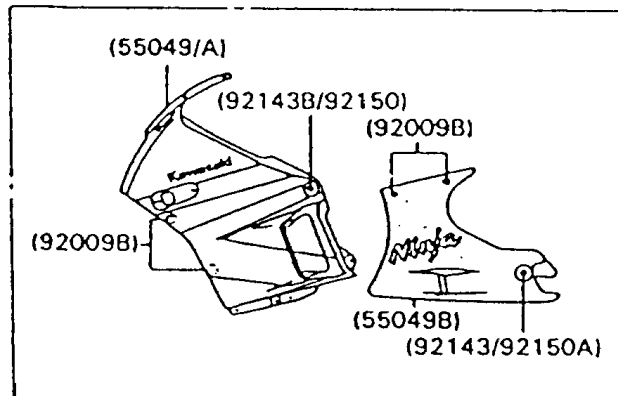

1996 Ninja® 600R PARTS DIAGRAM

Cowling

1996 Ninja® 600R PARTS LIST

Cowling

ITEM NAME	PART NUMBER	QUANTITY
BRACKET,COWLING (Ref # 11045)	11045-1538	1
COVER,HEAD LAMP,EBONY (Ref # 14024)	14024-1408-H8	1
COVER,COWLING,INNER,RH (Ref # 14024A)	14024-1538	1
COVER,TRIM END (Ref # 14025)	14025-1756	2
WINDSHIELD (Ref # 39154)	39154-1107	1
TRIM,WINDSHIELD (Ref # 53044)	53044-1130	1
TRIM,COWLING,LH (Ref # 53044A)	53044-1193	1
TRIM,COWLING,RH (Ref # 53044B)	53044-1194	1
TRIM (Ref # 53044C)	53044-1198	1
COWLING.,UPP,LH,EBONY (Ref # 55049)	55049-5165-H8	1
COWLING.,UPP,RH,EBONY (Ref # 55049A)	55049-5166-H8	1
COWLING.,LWR,EBONY/GRAY (Ref # 55049B)	55049-5167-VL	1
MIRROR-ASSY,LH (Ref # 56001)	56001-1319	1
MIRROR-ASSY,RH (Ref # 56001A)	56001-1320	1
SCREW,6X14 (Ref # 92009)	92009-1288	4
SCREW,5X16 (Ref # 92009A)	92009-1654	6
SCREW,5X20 (Ref # 92009B)	92009-1656	8
NUT,CAP,8MM,BLACK (Ref # 92015)	92015-1174	1
NUT,WELL,5MM (Ref # 92015A)	92015-1640	10
NUT,5MM (Ref # 92015B)	92015-1710	4
WASHER,NYLON,5.3X11.5X1.5 (Ref # 92022)	92022-1521	6
WASHER,6.5X16X1.0 (Ref # 92022A)	92022-1654	2
GROMMET (Ref # 92071)	92071-056	2
DAMPER (Ref # 92075)	92075-1634	2
DAMPER,MIRROR (Ref # 92075A)	92075-1929	2
DAMPER (Ref # 92075B)	92075-1936	2
COLLAR,L=6.5,BLACK (Ref # 92143)	92143-1086	2
COLLAR,L=19.6 (Ref # 92143A)	92143-1100	2
COLLAR,BLACK (Ref # 92143B)	92143-1226	2

1996 Ninja® 600R PARTS LIST

Cowling

ITEM NAME	PART NUMBER	QUANTITY
BOLT,SOCKET,6X18 (Ref # 92150)	92150-1553	2
BOLT,SOCKET,6X30 (Ref # 92150A)	92150-1554	2
BOLT-FLANGED,8X12,BLACK (Ref # 130)	130C0812	2
SCREW-CSK-CROS,6X30 (Ref # 221)	221C0630	4