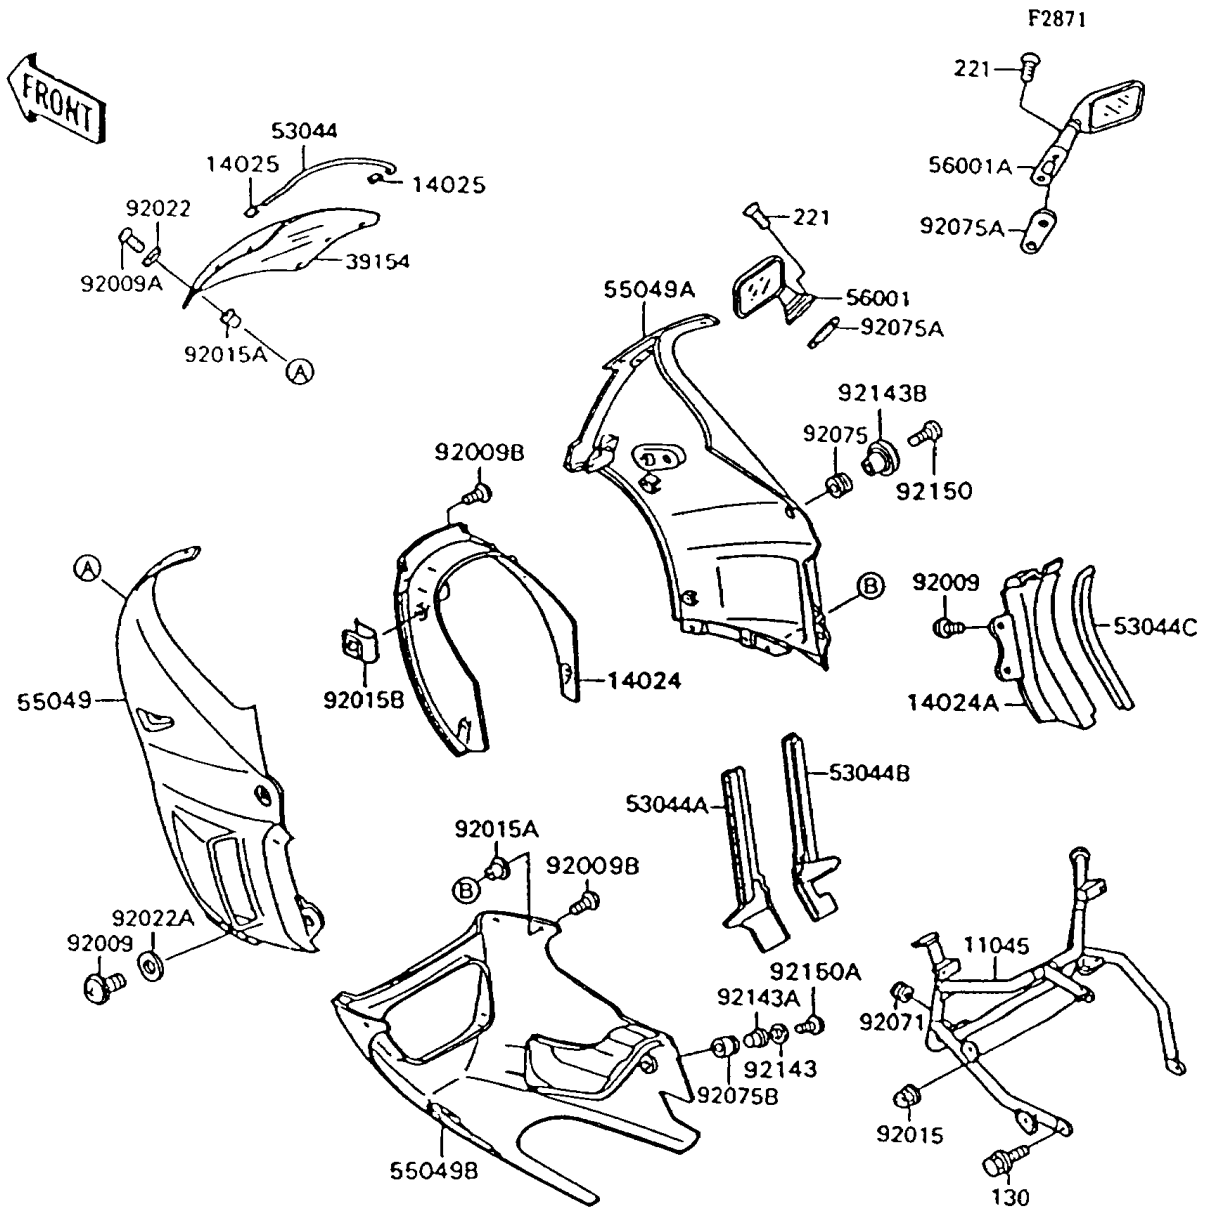

1996 Ninja® 600R PARTS DIAGRAM

Cowling

1996 Ninja® 600R PARTS LIST

Cowling

ITEM NAME	PART NUMBER	QUANTITY
BRACKET,COWLING (Ref # 11045)	11045-1538	1
COVER,HEAD LAMP,EBONY (Ref # 14024)	14024-1408-H8	1
COVER,COWLING,INNER,RH (Ref # 14024A)	14024-1538	1
COVER,TRIM END (Ref # 14025)	14025-1756	2
WINDSHIELD (Ref # 39154)	39154-1107	1
TRIM,WINDSHIELD (Ref # 53044)	53044-1130	1
TRIM,COWLING,LH (Ref # 53044A)	53044-1193	1
TRIM,COWLING,RH (Ref # 53044B)	53044-1194	1
TRIM (Ref # 53044C)	53044-1198	1
COWLING.,UPP,LH,EBONY (Ref # 55049)	55049-5165-H8	1
COWLING.,UPP,RH,EBONY (Ref # 55049A)	55049-5166-H8	1
COWLING.,LWR,EBONY/GRAY (Ref # 55049B)	55049-5167-VL	1
MIRROR-ASSY,LH (Ref # 56001)	56001-1319	1
MIRROR-ASSY,RH (Ref # 56001A)	56001-1320	1
SCREW,6X14 (Ref # 92009)	92009-1288	4
SCREW,5X16 (Ref # 92009A)	92009-1654	6
SCREW,5X20 (Ref # 92009B)	92009-1656	8
NUT,CAP,8MM,BLACK (Ref # 92015)	92015-1174	1
NUT,WELL,5MM (Ref # 92015A)	92015-1640	10
NUT,5MM (Ref # 92015B)	92015-1710	4
WASHER,NYLON,5.3X11.5X1.5 (Ref # 92022)	92022-1521	6
WASHER,6.5X16X1.0 (Ref # 92022A)	92022-1654	2
GROMMET (Ref # 92071)	92071-056	2
DAMPER (Ref # 92075)	92075-1634	2
DAMPER,MIRROR (Ref # 92075A)	92075-1929	2
DAMPER (Ref # 92075B)	92075-1936	2
COLLAR,L=6.5,BLACK (Ref # 92143)	92143-1086	2
COLLAR,L=19.6 (Ref # 92143A)	92143-1100	2
COLLAR,BLACK (Ref # 92143B)	92143-1226	2

1996 Ninja® 600R PARTS LIST

Cowling

ITEM NAME	PART NUMBER	QUANTITY
BOLT,SOCKET,6X18 (Ref # 92150)	92150-1553	2
BOLT,SOCKET,6X30 (Ref # 92150A)	92150-1554	2
BOLT-FLANGED,8X12,BLACK (Ref # 130)	130C0812	2
SCREW-CSK-CROS,6X30 (Ref # 221)	221C0630	4