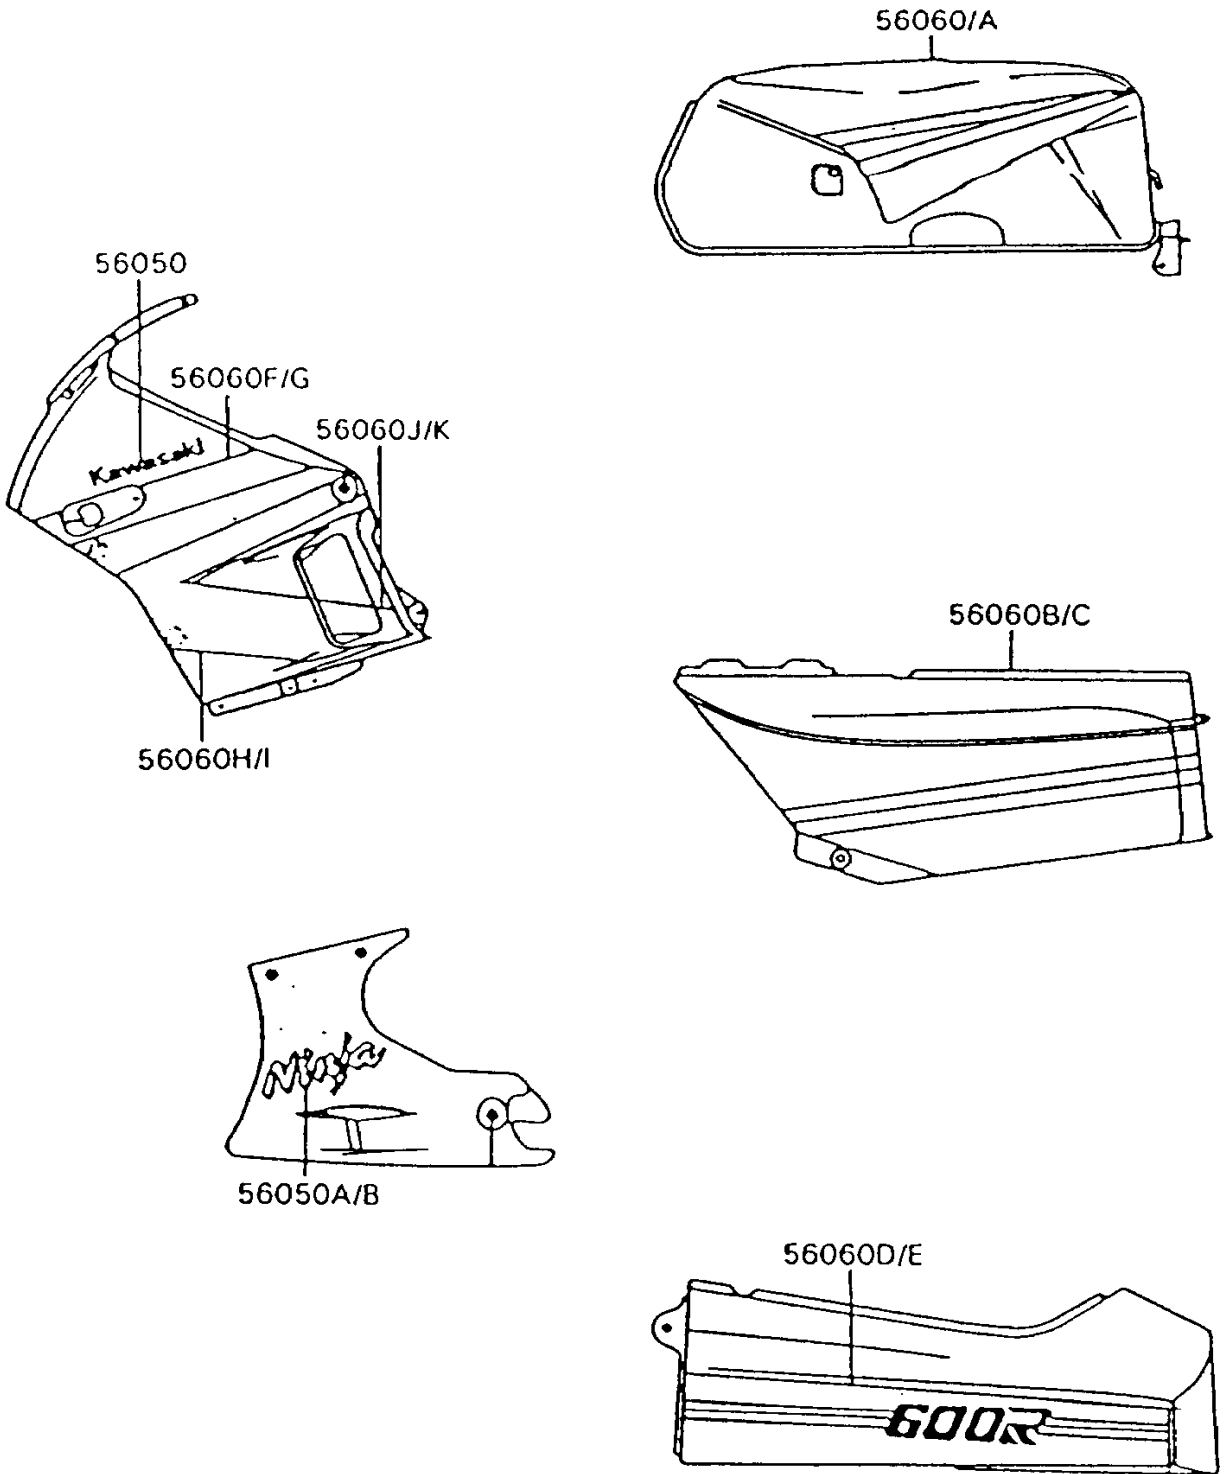

1996 Ninja® 600R PARTS DIAGRAM

Decals

F2861

1996 Ninja® 600R PARTS LIST

Decals

ITEM NAME	PART NUMBER	QUANTITY
MARK,KAWASAKI (Ref # 56050)	56050-1897	2
MARK,NINJA,LWR COWLING,LH (Ref # 56050A)	56050-1898	1
MARK,NINJA,LWR COWLING,RH (Ref # 56050B)	56050-1899	1
PATTERN,FUEL TANK,LH (Ref # 56060)	56060-1465	1
PATTERN,FUEL TANK,RH (Ref # 56060A)	56060-1466	1
PATTERN,SIDE COVER,LH (Ref # 56060B)	56060-1467	1
PATTERN,SIDE COVER,RH (Ref # 56060C)	56060-1468	1
PATTERN,SEAT COVER,LH (Ref # 56060D)	56060-1469	1
PATTERN,SEAT COVER,RH (Ref # 56060E)	56060-1470	1
PATTERN,UPP COWLING,UPP,LH (Ref # 56060F)	56060-1471	1
PATTERN,UPP COWLING,UPP,RH (Ref # 56060G)	56060-1472	1
PATTERN,UPP COWLING,CNT,LH (Ref # 56060H)	56060-1473	1
PATTERN,UPP COWLING,CNT,RH (Ref # 56060I)	56060-1474	1
PATTERN,UPP COWLING,LWR,LH (Ref # 56060J)	56060-1475	1
PATTERN,UPP COWLING,LWR,RH (Ref # 56060K)	56060-1476	1