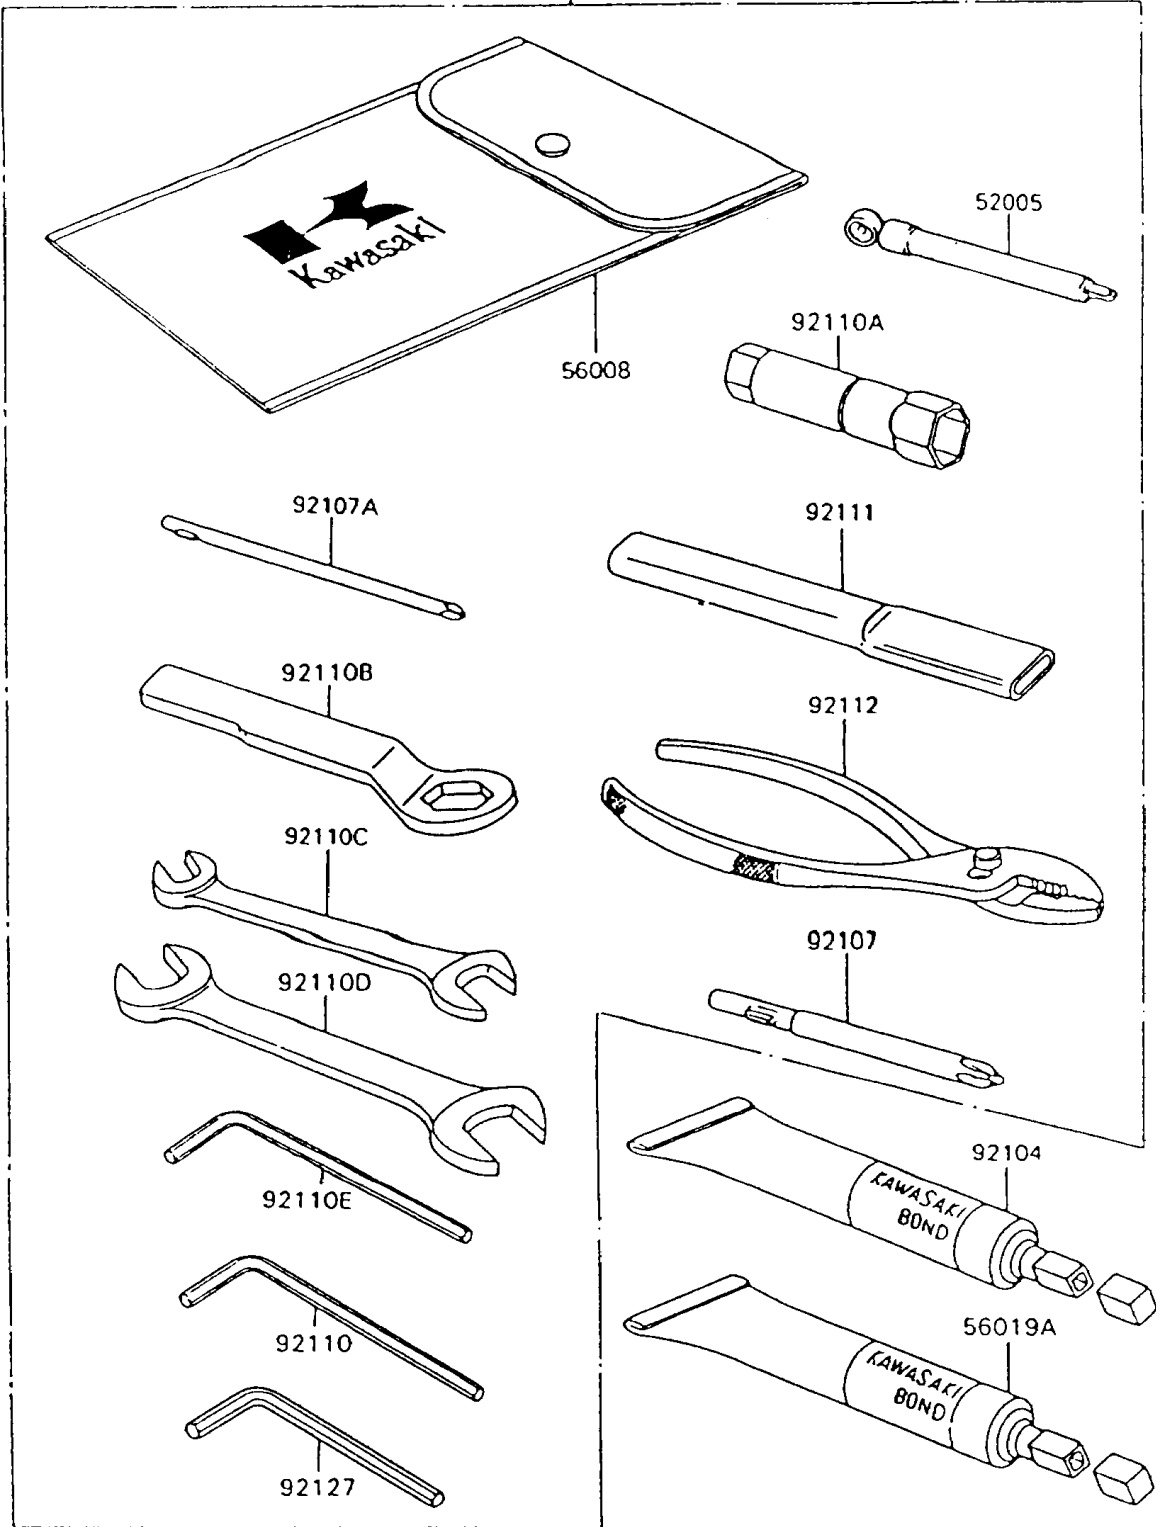

1996 Ninja® 600R PARTS DIAGRAM

Owner's Tools

56007

F2810-0215

1996 Ninja® 600R PARTS LIST

Owner's Tools

ITEM NAME	PART NUMBER	QUANTITY
GAUGE,AIR,3.5KG/CM2 (Ref # 52005)	52005-1031	1
TOOLKIT (Ref # 56007)	56007-1322	1
BAG,TOOL (Ref # 56008)	56008-1075	1
THREE BOND TB1211,HT/RS,WHITE (Ref # 56019A)	56019-120	1
GASKET-LIQUID,TUBE,100G,BLACK (Ref # 92104)	92104-1003	1
TOOL-DRIVER,#3PHILLIPS (Ref # 92107)	92107-005	1
TOOL-DRIVER,#2PHILLIPS (Ref # 92107A)	92107-1053	1
TOOL-WRENCH,ALLEN,5MM (Ref # 92110)	92110-1015	1
TOOL-WRENCH,BOX,18MM (Ref # 92110A)	92110-1111	1
TOOL-WRENCH,BOX END,24MM (Ref # 92110B)	92110-1150	1
TOOL-WRENCH,OPEN END,10X12 (Ref # 92110C)	92110-1152	1
TOOL-WRENCH,OPEN END,14X17 (Ref # 92110D)	92110-1153	1
TOOL-WRENCH,ALLEN,4MM (Ref # 92110E)	92110-3703	1
TOOL-BAR,BOX END WRENCH (Ref # 92111)	92111-1051	1
TOOL-PLIERS (Ref # 92112)	92112-003	1
TOOL-WRENCH,ALLEN,6MM (Ref # 92127)	92127-003	1