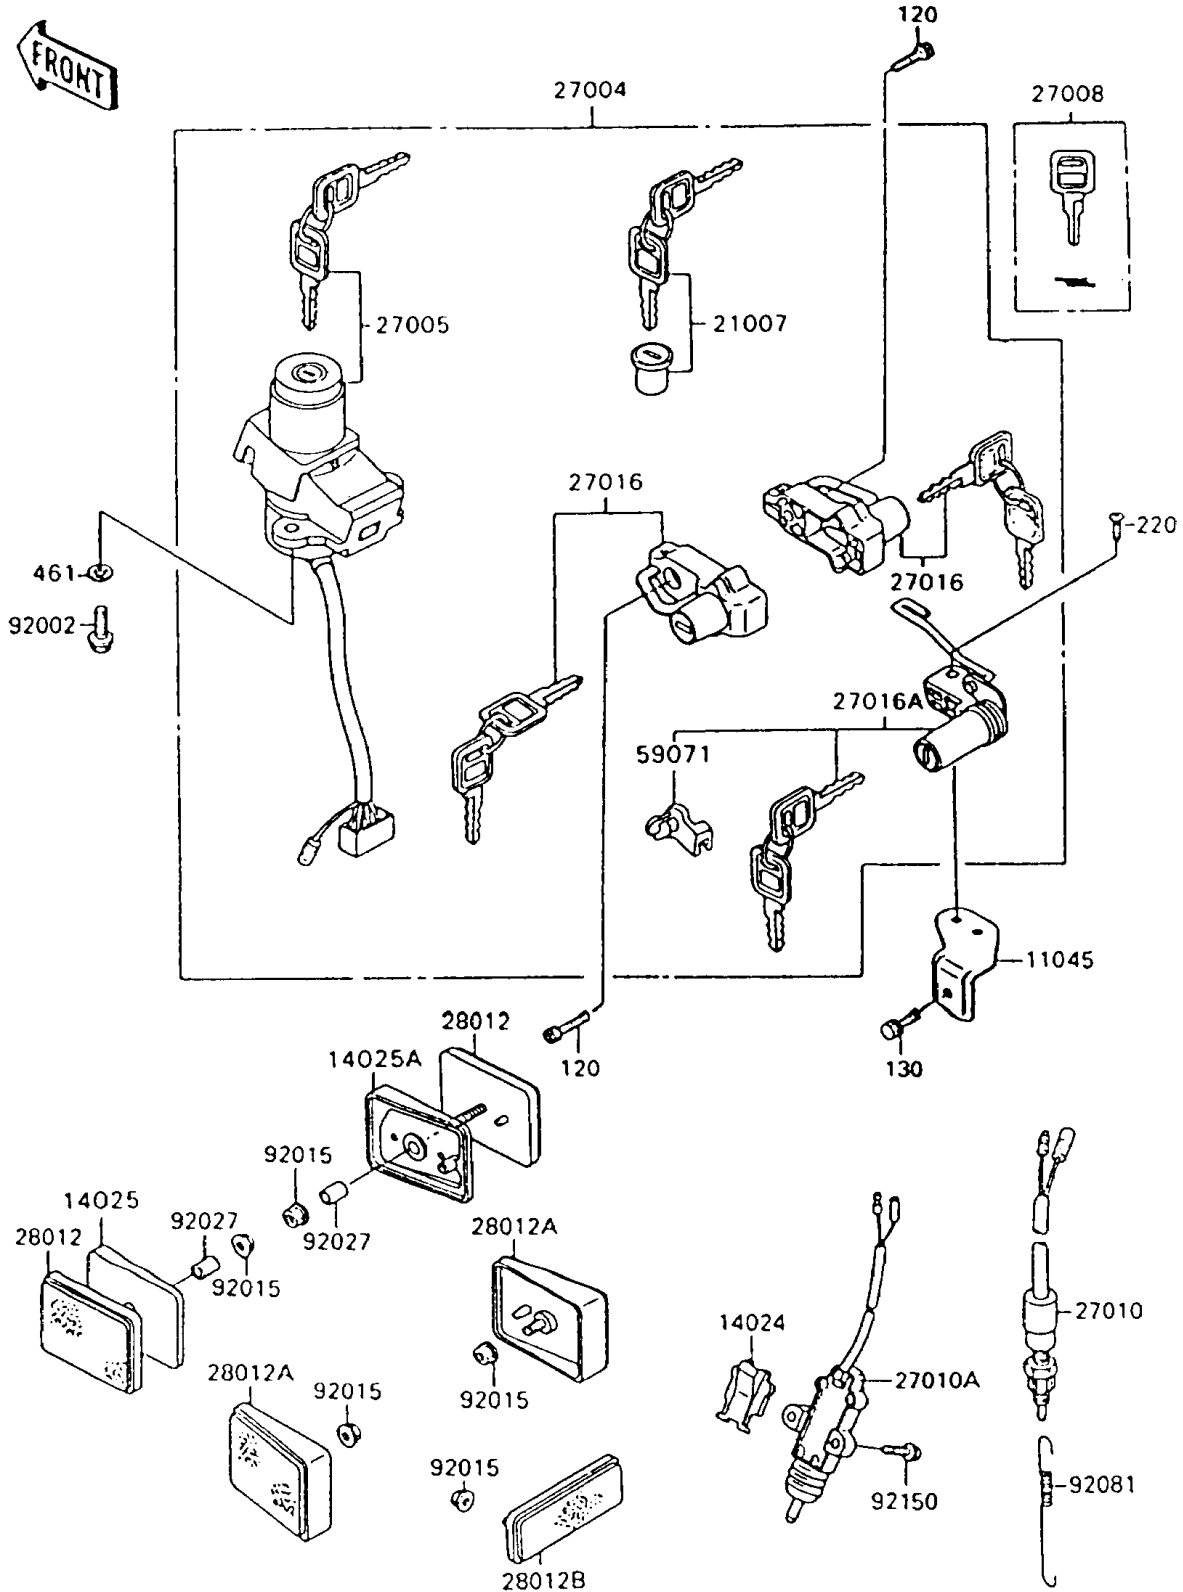

# 1996 Ninja® 600R PARTS DIAGRAM

Ignition Switch/Locks/Reflectors

F2770-0330

# 1996 Ninja® 600R PARTS LIST

Ignition Switch/Locks/Reflectors

ITEM NAME	PART NUMBER	QUANTITY
BRACKET,SEAT LOCK (Ref # 11045)	11045-1605	1
COVER,SIDE STAND SWITCH (Ref # 14024)	14024-1532	1
COVER,REFLECTOR,FR (Ref # 14025)	14025-1886	1
COVER,REFLECTOR,FR (Ref # 14025A)	14025-1887	1
ROTOR,LOCK,TANK CAP (Ref # 21007)	21007-5037	1
SWITCH-ASSY (Ref # 27004)	27004-5480	1
SWITCH-ASSY-IGNITION (Ref # 27005)	27005-5105	1
KEY-LOCK,BLANK (Ref # 27008)	27008-1173	1
SWITCH,BRAKE LAMP (Ref # 27010)	27010-1093	1
SWITCH,SIDE STAND (Ref # 27010A)	27010-1226	1
LOCK-ASSY,HELMET (Ref # 27016)	27016-5212	2
LOCK-ASSY,SEAT (Ref # 27016A)	27016-5216	1
REFLECTOR-REFLEX,FR (Ref # 28012)	28012-1052	2
REFLECTOR-REFLEX,RR (Ref # 28012A)	28012-1056	2
REFLECTOR-REFLEX (Ref # 28012B)	28012-1077	1
JOINT (Ref # 59071)	59071-1103	2
BOLT,TORX,6X16 (Ref # 92002)	92002-1333	2
NUT,FLANGED,5MM (Ref # 92015)	92015-1259	5
COLLAR,5X8X14.5 (Ref # 92027)	92027-1789	2
SPRING,BRAKE LAMP SWITCH (Ref # 92081)	92081-1704	1
BOLT,SOCKET,5X20 (Ref # 92150)	92150-1019	2
BOLT-SOCKET,6X20 (Ref # 120)	120S0620	2
BOLT-FLANGED (Ref # 130)	130B0614	1
SCREW-PAN-CROS,6X12 (Ref # 220)	220B0612	2
WASHER-SPRING (Ref # 461)	461L0600	2