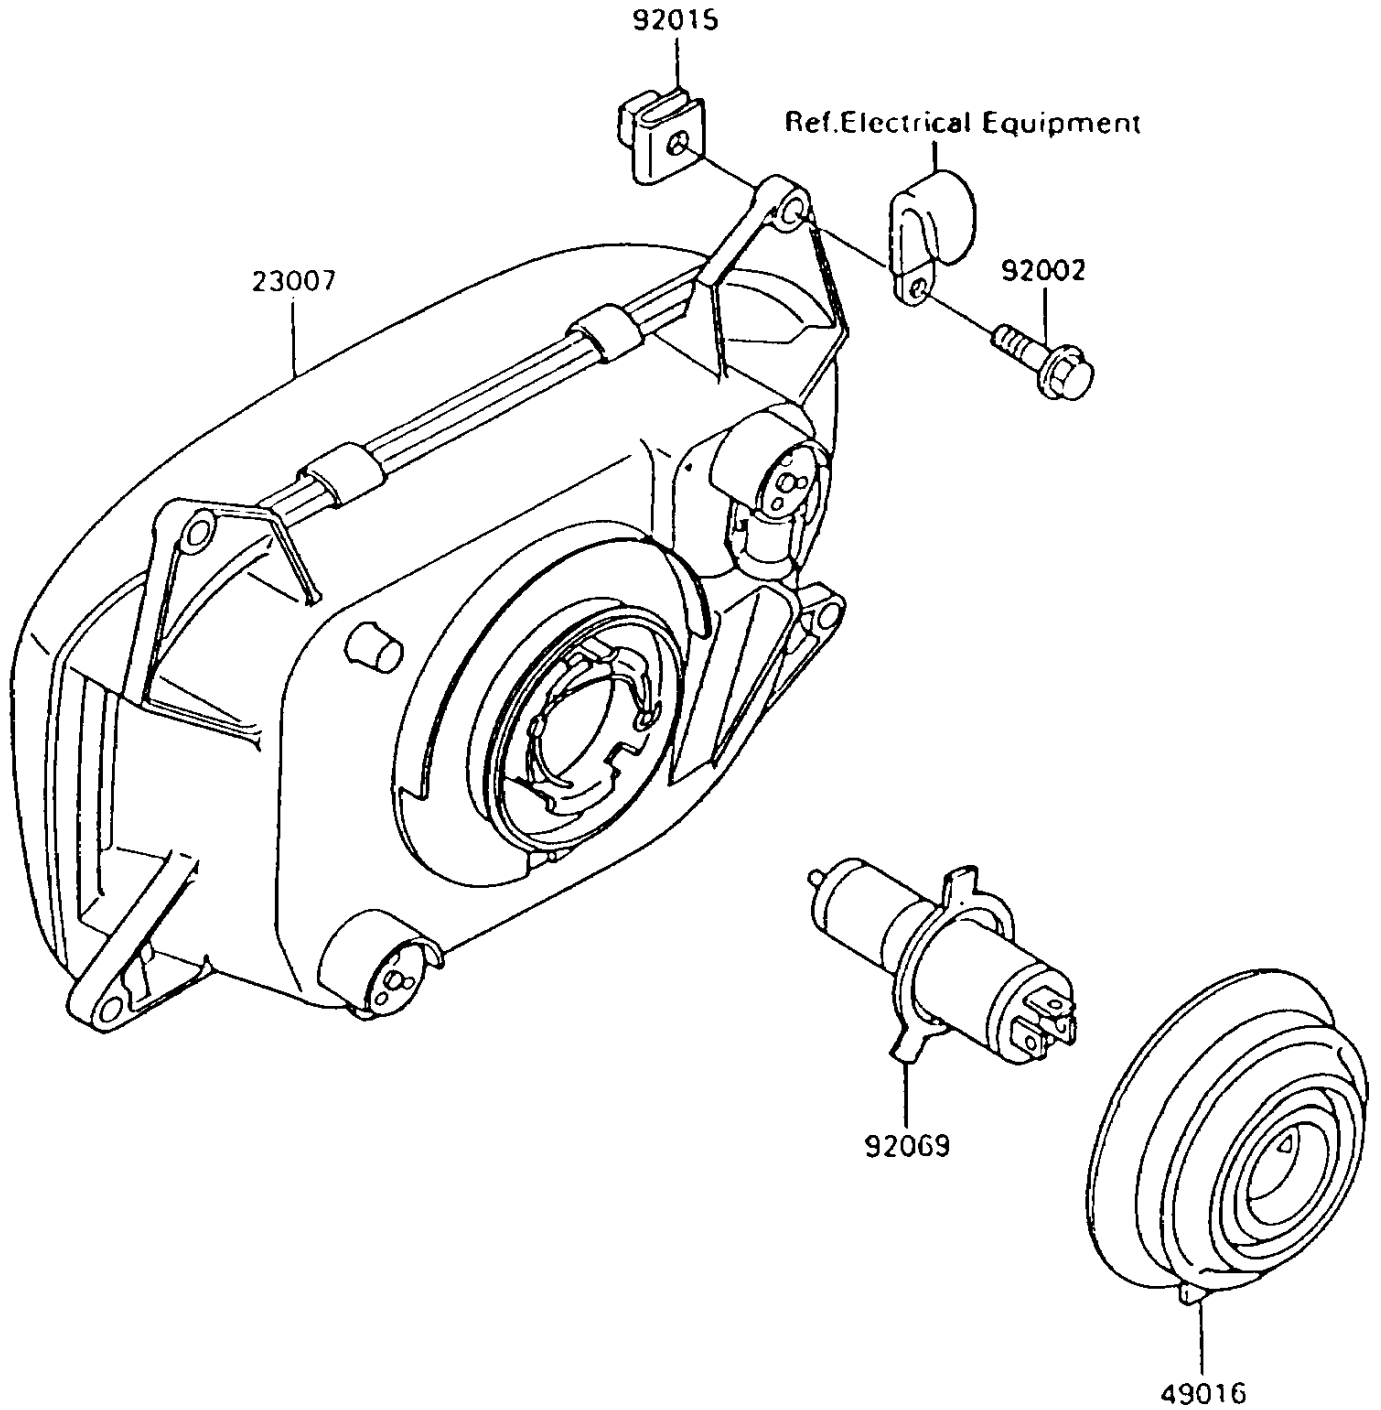

1996 Ninja® 600R PARTS DIAGRAM

Headlight(s)

F2710-0247

1996 Ninja® 600R PARTS LIST

Headlight(s)

ITEM NAME	PART NUMBER	QUANTITY
LENS-COMP,HEAD LAMP (Ref # 23007)	23007-1155	1
COVER-SEAL,HEAD LAMP (Ref # 49016)	49016-1108	1
BOLT,6X25 (Ref # 92002)	92002-1320	4
NUT,6MM (Ref # 92015)	92015-1094	4
BULB,12V 60/55W,H4 (Ref # 92069)	92069-1002	1