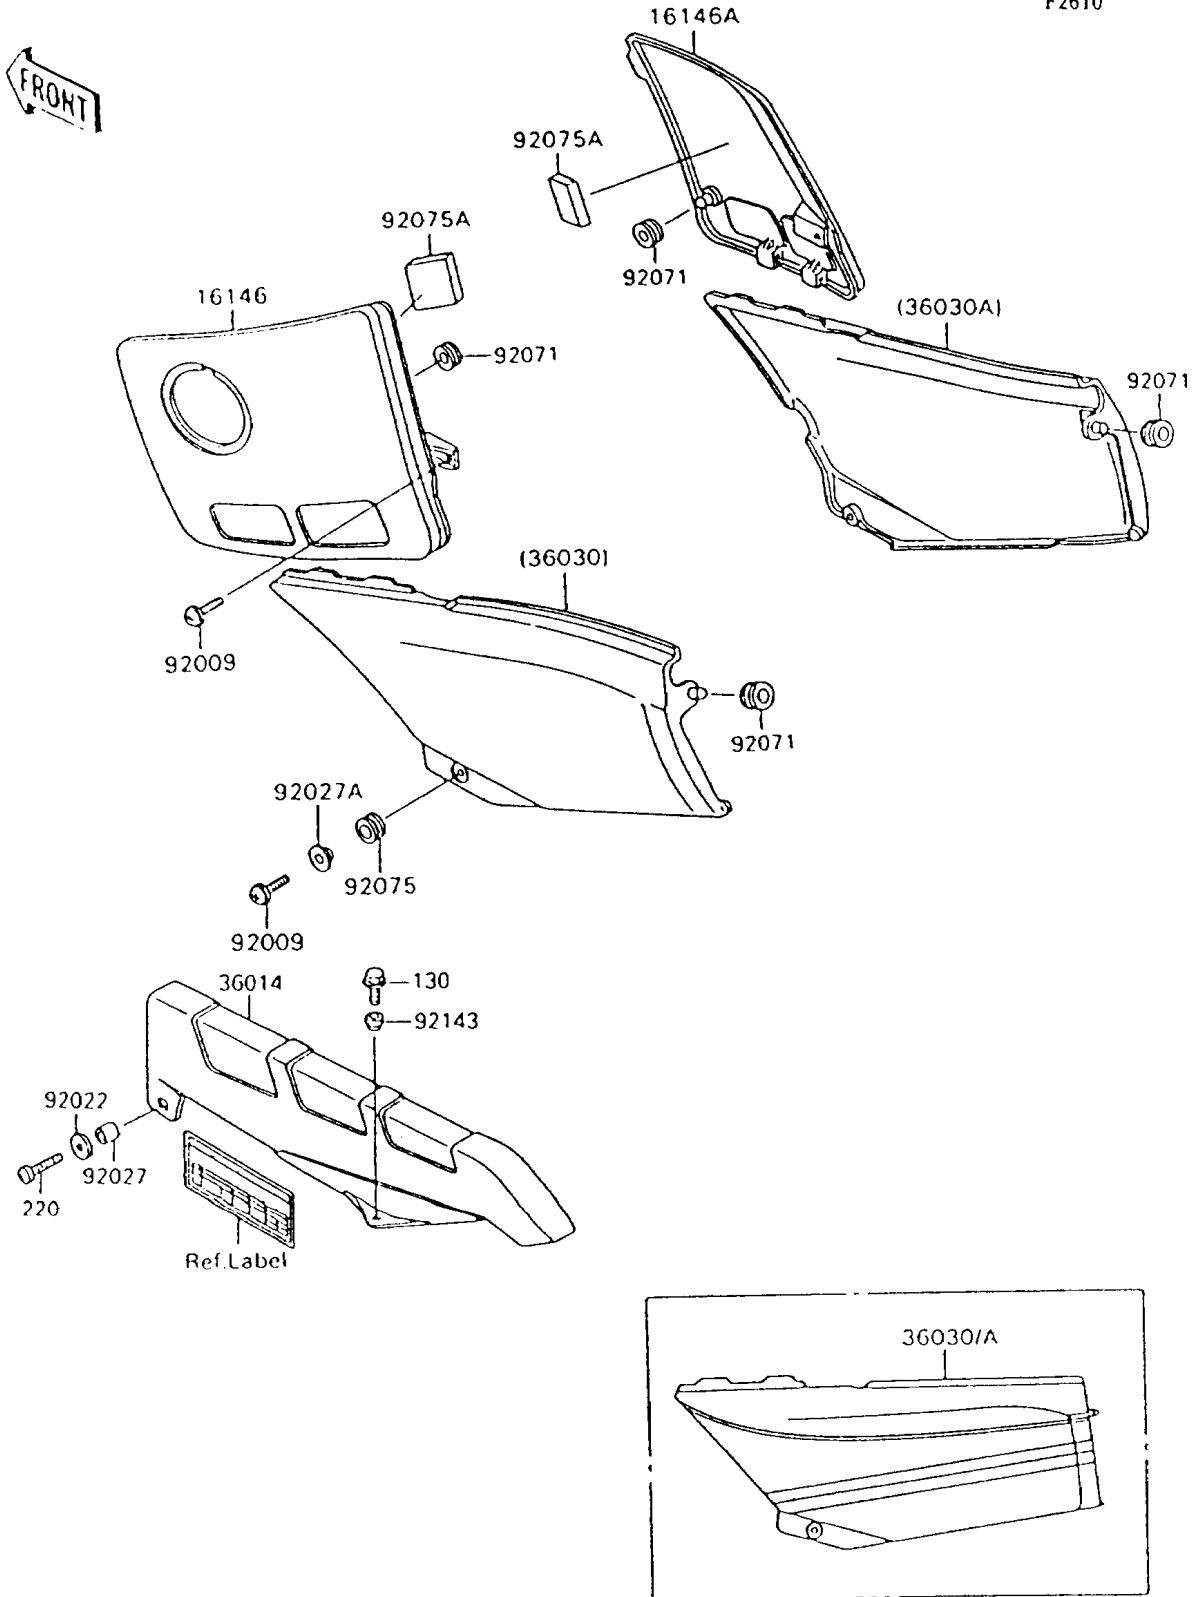

1996 Ninja® 600R PARTS DIAGRAM

Side Covers/Chain Cover

F2610

1996 Ninja® 600R PARTS LIST

Side Covers/Chain Cover

ITEM NAME	PART NUMBER	QUANTITY
COVER-ASSY,KNEEGRIP,LH,BLACK (Ref # 16146)	16146-1079-MA	1
COVER-ASSY,KNEEGRIP,RH,BLACK (Ref # 16146A)	16146-1080-MA	1
CASE-CHAIN (Ref # 36014)	36014-1145	1
COVER-SIDE,LH,EBONY (Ref # 36030)	36030-5177-H8	1
COVER-SIDE,RH,EBONY (Ref # 36030A)	36030-5178-H8	1
SCREW,6X18,BLACK (Ref # 92009)	92009-1181	4
WASHER,6.5X20X1.6,BLACK (Ref # 92022)	92022-1346	1
COLLAR,6.8X10X16 (Ref # 92027)	92027-169	1
COLLAR,L=9.1,BLACK (Ref # 92027A)	92027-1935	2
GROMMET (Ref # 92071)	92071-056	4
DAMPER (Ref # 92075)	92075-1634	2
DAMPER,50X50X10 (Ref # 92075A)	92075-1979	2
COLLAR,L=6.6 (Ref # 92143)	92143-1088	1
BOLT-FLANGED,6X14,BLACK (Ref # 130)	130J0614	1
SCREW-PAN-CROS,6X30,BLACK (Ref # 220)	220C0630	1