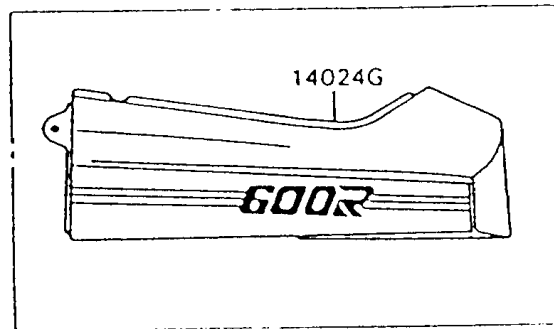

1996 Ninja® 600R PARTS DIAGRAM

Seat

1996 Ninja® 600R PARTS LIST

Seat

ITEM NAME	PART NUMBER	QUANTITY
COVER,SEAT LOCK (Ref # 14024)	14024-1456	1
COVER,SEAT,EBONY (Ref # 14024G)	14024-5217-H8	1
BRACKET-LOCK,SEAT (Ref # 32074)	32074-1132	1
SEAT-ASSY,FR,BLACK (Ref # 53001)	53001-1503-MA	1
SEAT-ASSY,RR,BLACK (Ref # 53001A)	53001-1504-MA	1
LEATHER,FRONT SEAT,BLACK (Ref # 53003)	53003-1181-MA	1
LEATHER,REAR SEAT,BLACK (Ref # 53003A)	53003-1182-MA	1
BOLT,6MM (Ref # 92002)	92002-1932	2
SCREW,6X22,BLACK (Ref # 92009)	92009-1256	2
NUT,FLANGED,6MM (Ref # 92015)	92015-1367	2
DAMPER,SEAT COVER (Ref # 92075)	92075-1931	2
SPRING,SEAT LOCK (Ref # 92081)	92081-1581	1
BOLT-FLANGED (Ref # 130)	130B0614	4