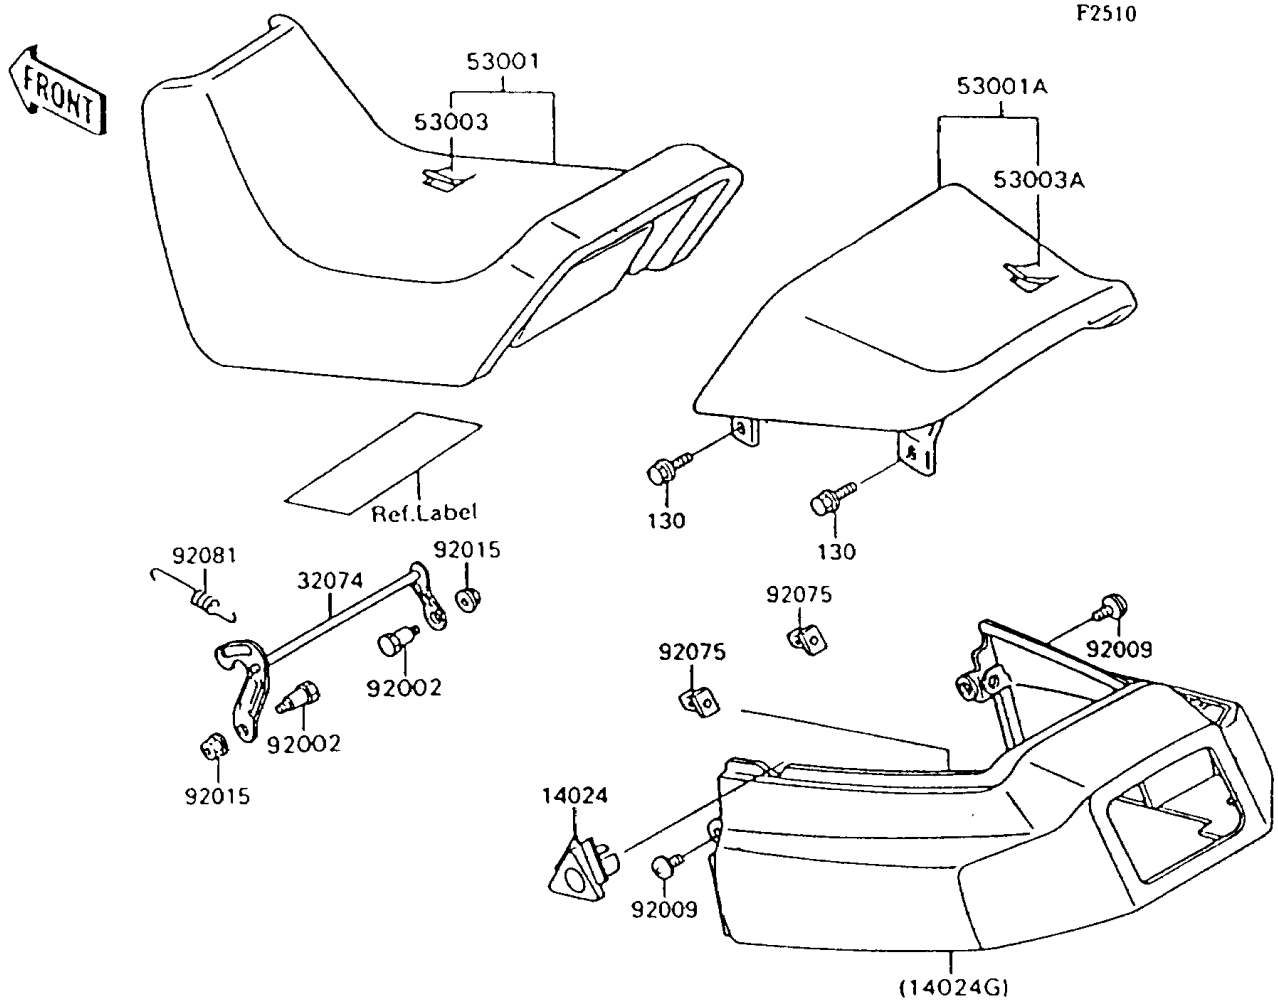

1996 Ninja® 600R PARTS DIAGRAM

Seat

1996 Ninja® 600R PARTS LIST

Seat

ITEM NAME	PART NUMBER	QUANTITY
COVER,SEAT LOCK (Ref # 14024)	14024-1456	1
COVER,SEAT,EBONY (Ref # 14024G)	14024-5217-H8	1
BRACKET-LOCK,SEAT (Ref # 32074)	32074-1132	1
SEAT-ASSY,FR,BLACK (Ref # 53001)	53001-1503-MA	1
SEAT-ASSY,RR,BLACK (Ref # 53001A)	53001-1504-MA	1
LEATHER,FRONT SEAT,BLACK (Ref # 53003)	53003-1181-MA	1
LEATHER,REAR SEAT,BLACK (Ref # 53003A)	53003-1182-MA	1
BOLT,6MM (Ref # 92002)	92002-1932	2
SCREW,6X22,BLACK (Ref # 92009)	92009-1256	2
NUT,FLANGED,6MM (Ref # 92015)	92015-1367	2
DAMPER,SEAT COVER (Ref # 92075)	92075-1931	2
SPRING,SEAT LOCK (Ref # 92081)	92081-1581	1
BOLT-FLANGED (Ref # 130)	130B0614	4