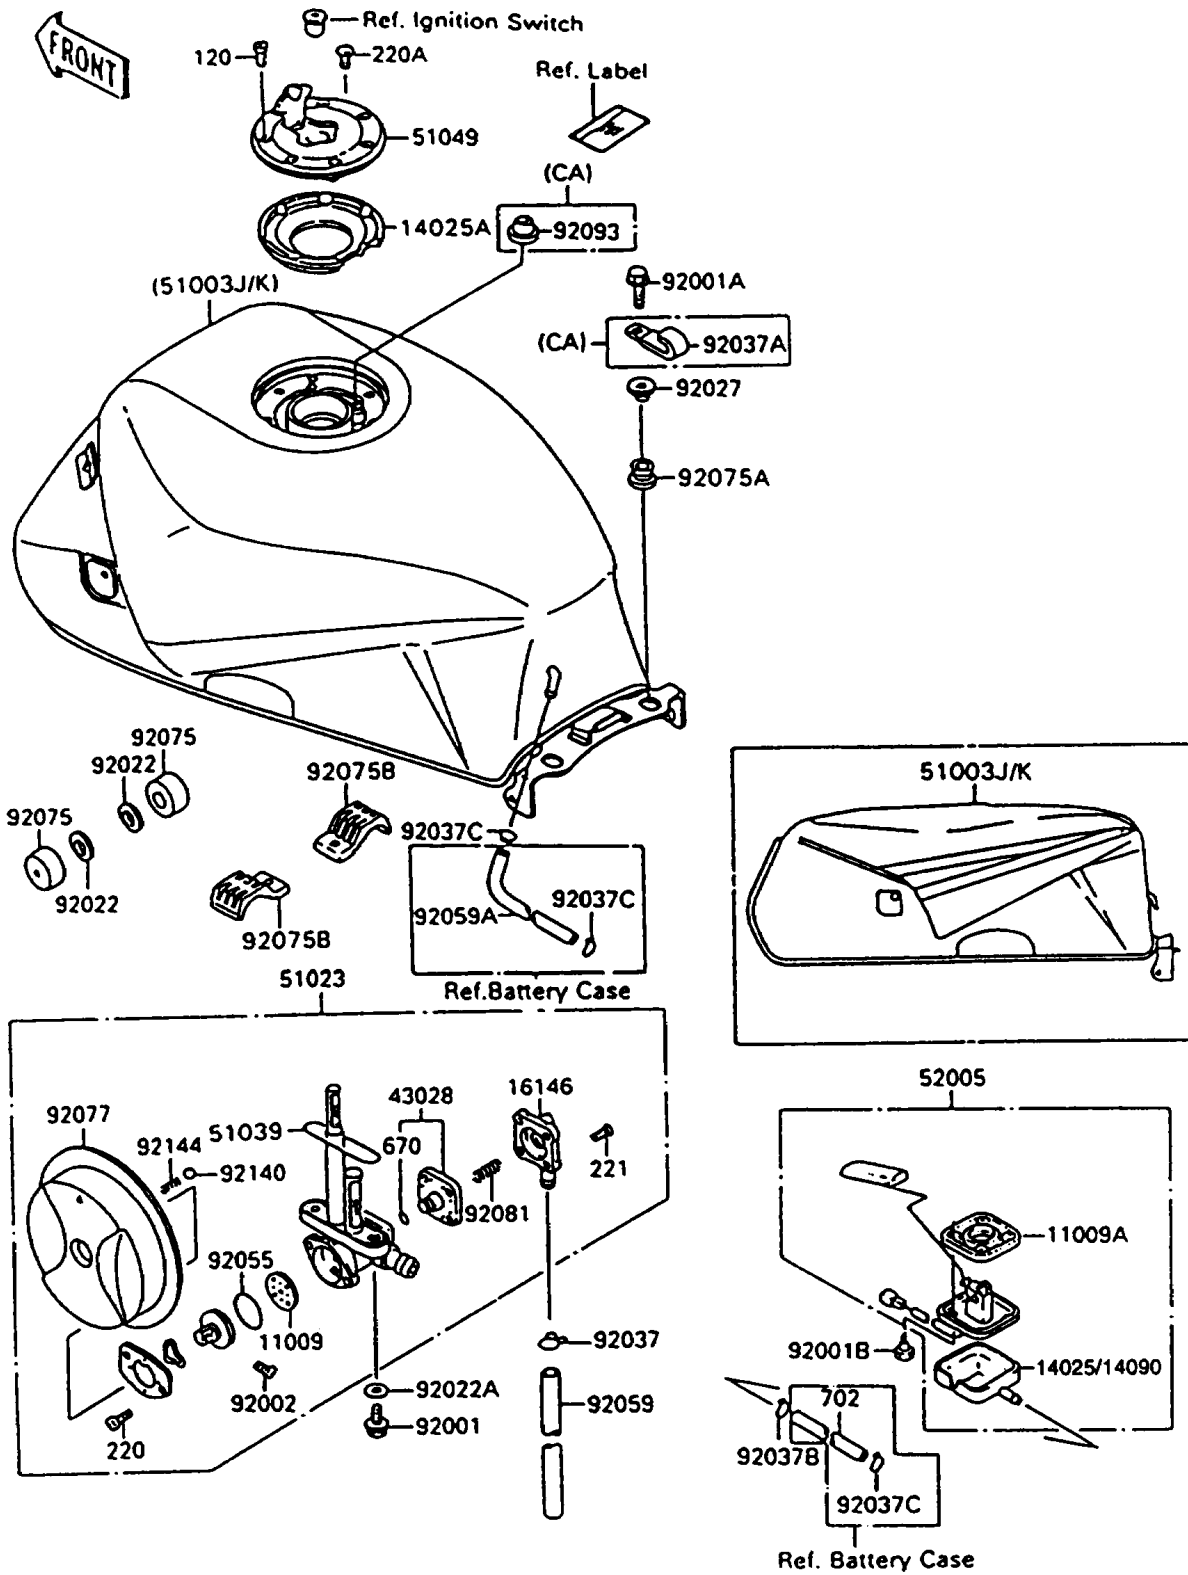

# 1996 Ninja® 600R PARTS DIAGRAM

Fuel Tank

F2410

# 1996 Ninja® 600R PARTS LIST

## Fuel Tank

ITEM NAME	PART NUMBER	QUANTITY
GASKET,TAP VALVE (Ref # 11009)	11009-1188	1
GASKET,FUEL GAUGE (Ref # 11009A)	11009-1656	1
COVER,TANK CAP (Ref # 14025A)	14025-1913	1
COVER,FUEL GAUGE (Ref # 14090)	14090-1624	1
COVER-ASSY,TAP DIAPHRAGM (Ref # 16146)	16146-1061	1
DIAPHRAGM (Ref # 43028)	43028-1033	1
TANK-COMP-FUEL,EBONY (Ref # 51003J)	51003-5497-H8	1
TANK-COMP-FUEL,EBONY (Ref # 51003K)	51003-5498-H8	1
TAP-ASSY,FUEL,BLACK (Ref # 51023)	51023-1158-BK	1
RING,TAP FLANGED (Ref # 51039)	51039-003	1
CAP-TANK,FUEL (Ref # 51049)	51049-1079	1
GAUGE,FUEL (Ref # 52005)	52005-1089	1
BOLT,6X20 (Ref # 92001)	92001-1091	2
BOLT,FLANGED,6X22 (Ref # 92001A)	92001-1352	2
BOLT,FUEL GAUGE (Ref # 92001B)	92001-1705	4
BOLT,SCREW,4X12 (Ref # 92002)	92002-1996	1
WASHER,10.5X26X2.3 (Ref # 92022)	92022-044	2
WASHER,6.2X11X1.5 (Ref # 92022A)	92022-183	2
COLLAR,L=13.1 (Ref # 92027)	92027-251	2
CLAMP,TUBE (Ref # 92037)	92037-010	1
CLAMP,WIRING HARNESS (Ref # 92037A)	92037-1069	1
CLAMP,TUBE (Ref # 92037B)	92037-147	1
CLAMP (Ref # 92037C)	92037-1712	3
RING-O,TAP LEVER (Ref # 92055)	92055-1085	1
TUBE,5X9X470 (Ref # 92059)	92059-1890	1
TUBE,6X10X200 (Ref # 92059A)	92059-3011	1
DAMPER,FUEL TANK (Ref # 92075)	92075-125	2
DAMPER (Ref # 92075A)	92075-1690	2
DAMPER,FUEL TANK,CNT (Ref # 92075B)	92075-1932	2

## Fuel Tank

ITEM NAME	PART NUMBER	QUANTITY
KNOB,FUEL TAP,BLACK (Ref # 92077)	92077-1089-BK	1
SPRING,TAP DIAPHRAGM (Ref # 92081)	92081-1240	1
SEAL,FUEL TANK CAP (Ref # 92093)	92093-1030	1
BALL,STAINLESS,5/32" (Ref # 92140)	92140-1051	1
SPRING,FUEL TAP KNOB (Ref # 92144)	92144-1212	1
BOLT-SOCKET (Ref # 120)	120S0512	7
SCREW-PAN-CROS (Ref # 220)	220B0308	2
SCREW-PAN-CROS (Ref # 220A)	220C0508	1
SCREW-CSK-CROS (Ref # 221)	221B0418	4
O RING,4MM (Ref # 670)	670B1504	1
TUBE-RUBBER,7X10X380 (Ref # 702)	702A07380	1