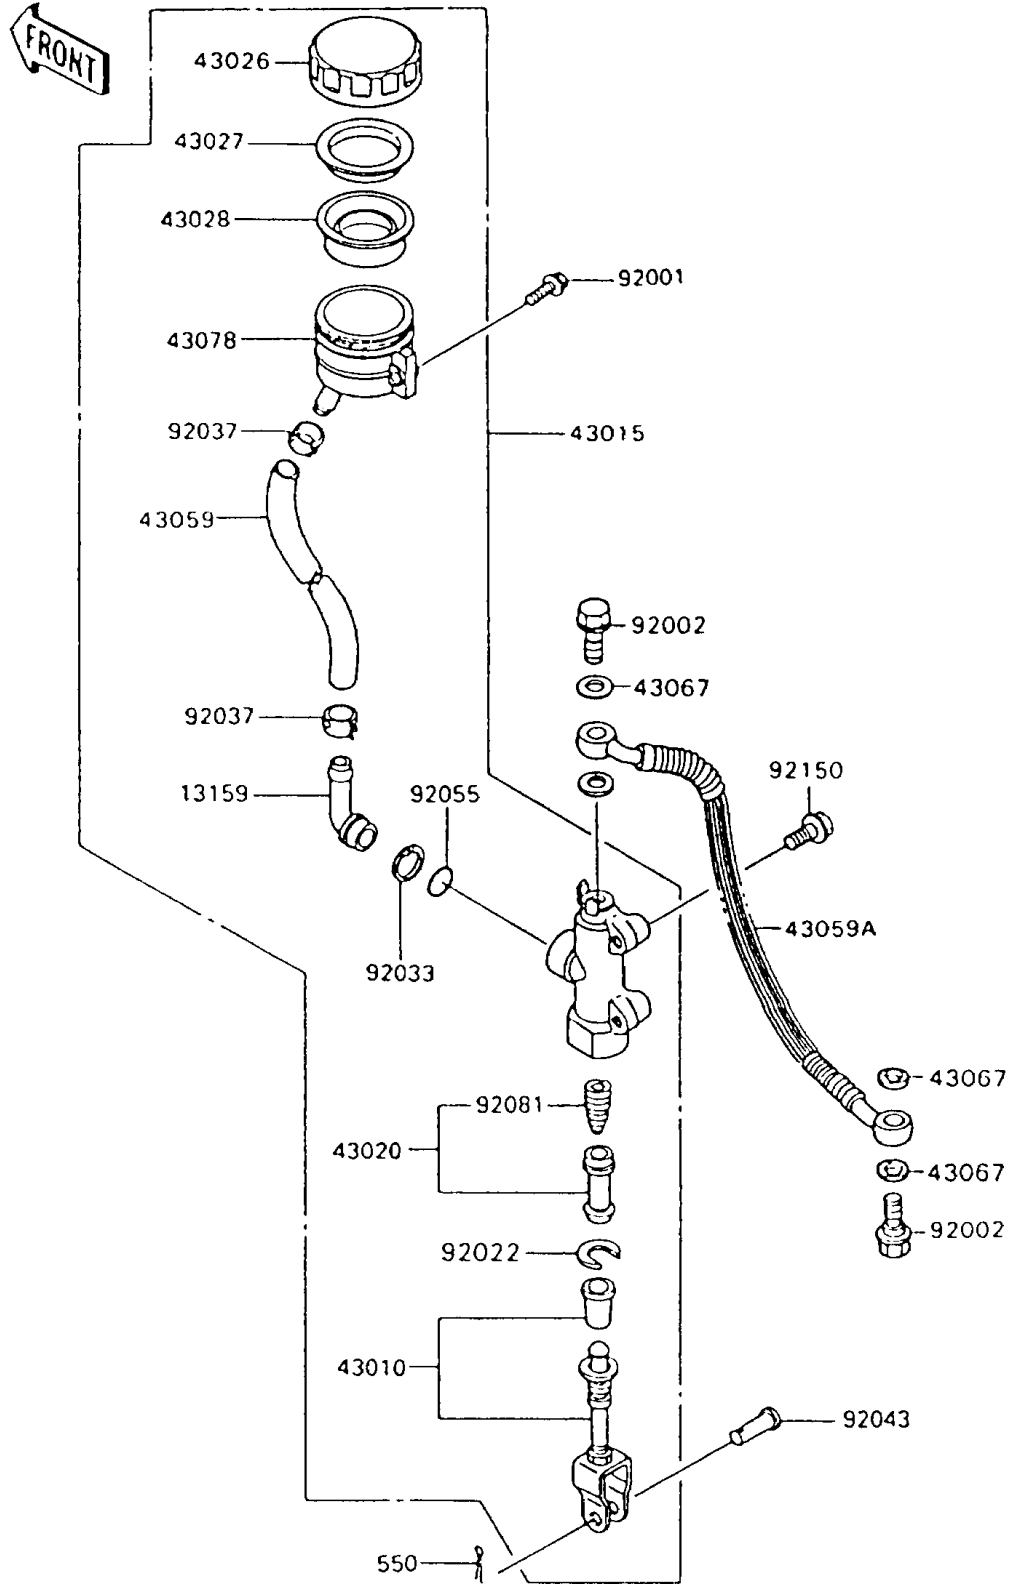

1996 Ninja® 600R PARTS DIAGRAM

Rear Master Cylinder

F2293-0077

1996 Ninja® 600R PARTS LIST

Rear Master Cylinder

ITEM NAME	PART NUMBER	QUANTITY
CONNECTOR,RR MASTER CYLINDER (Ref # 13159)	13159-1052	1
ROD-ASSY-BRAKE (Ref # 43010)	43010-1055	1
CYLINDER-ASSY-MASTER,RR (Ref # 43015)	43015-1503	1
PISTON-COMP-BRAKE (Ref # 43020)	43020-1057	1
CAP-BRAKE (Ref # 43026)	43026-1051	1
PLATE-DIAPHRAGM (Ref # 43027)	43027-1051	1
DIAPHRAGM,MASTER CYLINDER (Ref # 43028)	43028-1057	1
HOSE-BRAKE,RR MASTER CYLINDER (Ref # 43059)	43059-1404	1
HOSE-BRAKE,RR (Ref # 43059A)	43059-1837	1
WASHER,10.5X15X1.5 (Ref # 43067)	43067-001	4
RESERVOIR,RR MASTER CYLINDER (Ref # 43078)	43078-1082	1
BOLT,W/P,6X16 (Ref # 92001)	92001-1860	1
BOLT,OIL,L=23 (Ref # 92002)	92002-1888	2
WASHER,CIRCRIP (Ref # 92022)	92022-1601	1
RING-SNAP,20.5MM (Ref # 92033)	92033-1186	1
CLAMP,BRAKE HOSE (Ref # 92037)	92037-1547	2
PIN,8X16 (Ref # 92043)	92043-1013	1
RING-O,MASTER CYLINDER (Ref # 92055)	92055-1251	1
SPRING,MASTER CYLINDER (Ref # 92081)	92081-1737	1
BOLT,SOCKET,8X30 (Ref # 92150)	92150-1843	2
PIN-COTTER,2.0X15 (Ref # 550)	550D2015	1