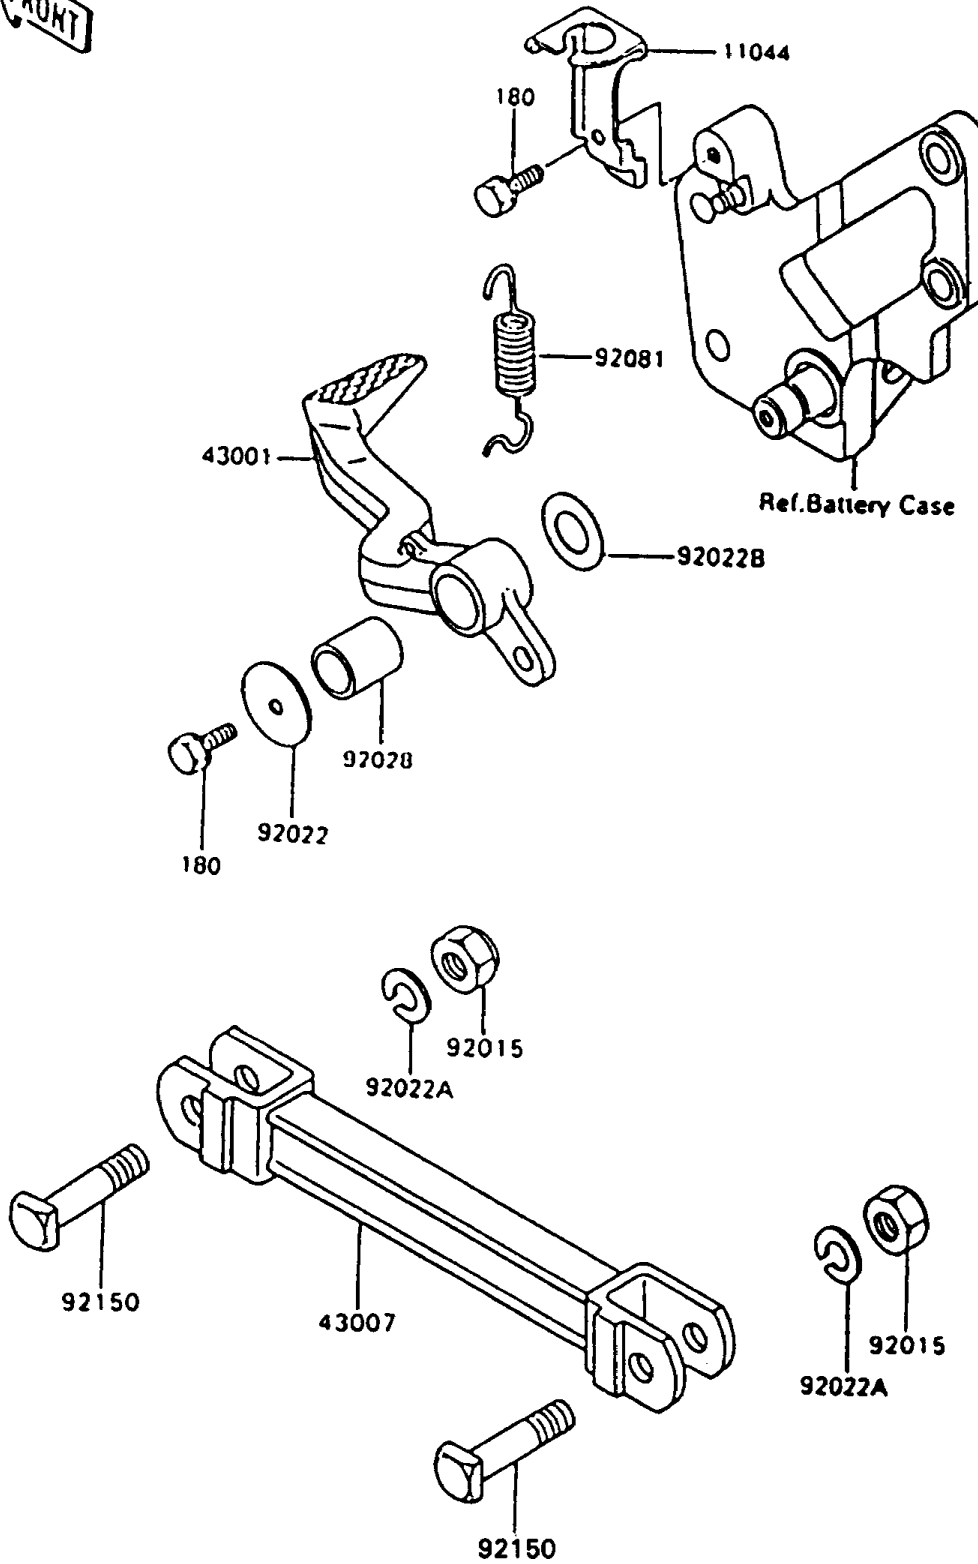

# 1996 Ninja® 600R PARTS DIAGRAM

Brake Pedal/Torque Link

F2260-0155

## 1996 Ninja® 600R PARTS LIST

### Brake Pedal/Torque Link

ITEM NAME	PART NUMBER	QUANTITY
BRACKET,RR BRAKE SWITCH (Ref # 11044)	11044-1107	1
LEVER-BRAKE,PEDAL (Ref # 43001)	43001-1224	1
ROD-TORQUE (Ref # 43007)	43007-1171	1
NUT,LOCK,10MM (Ref # 92015)	92015-1962	2
WASHER,7X28X1.6 (Ref # 92022)	92022-1282	1
WASHER,SPRING,10MM (Ref # 92022A)	92022-1540	2
WASHER,15.3X24X1 (Ref # 92022B)	92022-326	1
BUSHING,BRAKE PEDAL (Ref # 92028)	92028-1282	1
SPRING,BRAKE PEDAL (Ref # 92081)	92081-1833	1
BOLT,10X37 (Ref # 92150)	92150-1901	2
BOLT-UPSET-WS (Ref # 180)	180H0614	2