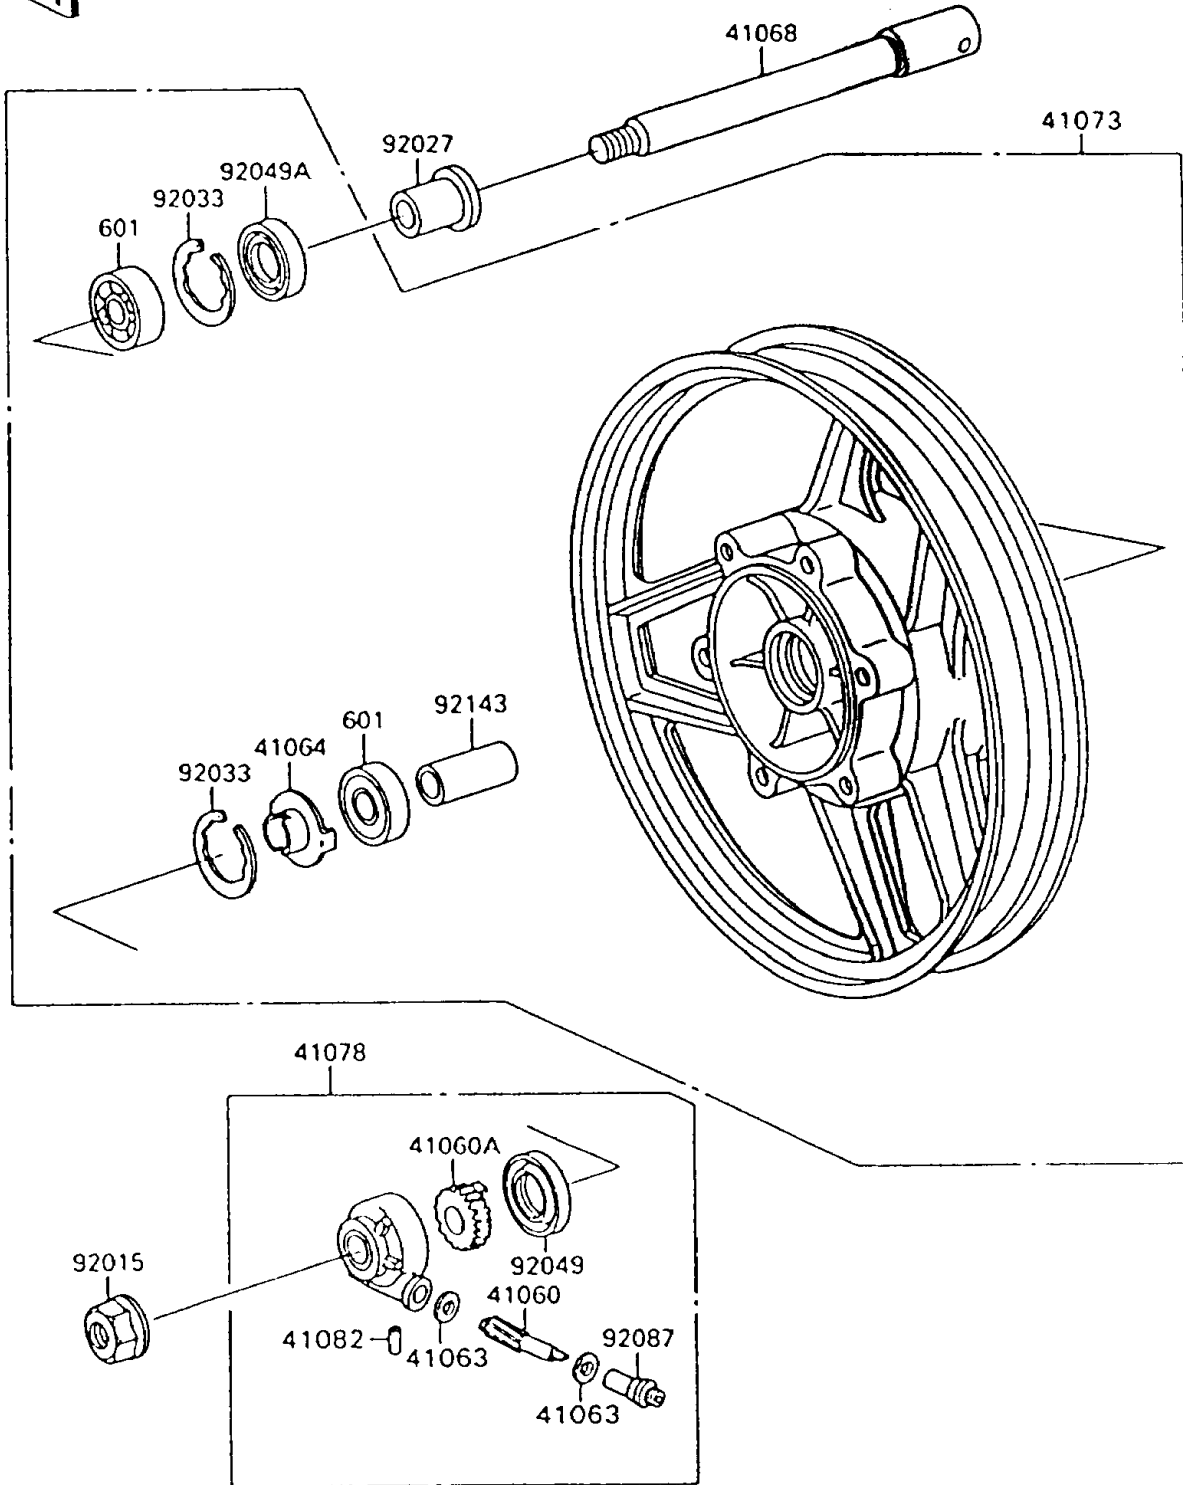

1996 Ninja® 600R PARTS DIAGRAM

Front Wheel

F2230-0155

1996 Ninja® 600R PARTS LIST

Front Wheel

ITEM NAME	PART NUMBER	QUANTITY
GEAR-METER SCREW,9T (Ref # 41060)	41060-1106	1
GEAR-METER SCREW,23T (Ref # 41060A)	41060-1107	1
WASHER,5.1X9X0.4 (Ref # 41063)	41063-001	2
RECEIVER-SPEEDOMETER (Ref # 41064)	41064-1006	1
AXLE,FR (Ref # 41068)	41068-1240	1
WHEEL-ASSY,FR,BLUE VIOLET (Ref # 41073)	41073-1575-5G	1
CASE-ASSY-METER GEAR (Ref # 41078)	41078-1062	1
PIN,SPRING (Ref # 41082)	41082-001	1
NUT,14MM (Ref # 92015)	92015-1407	1
COLLAR,L=30 (Ref # 92027)	92027-1225	1
RING-SNAP,42MM (Ref # 92033)	92033-1041	2
SEAL-OIL,BJN30427-C3 (Ref # 92049)	92049-1057	1
SEAL-OIL,BJN22425 (Ref # 92049A)	92049-1058	1
BUSHING-METER GEAR (Ref # 92087)	92087-1002	1
COLLAR,15.2X22X61 (Ref # 92143)	92143-1079	1
BEARING-BALL,#6302UG (Ref # 601)	601B6302UG	2