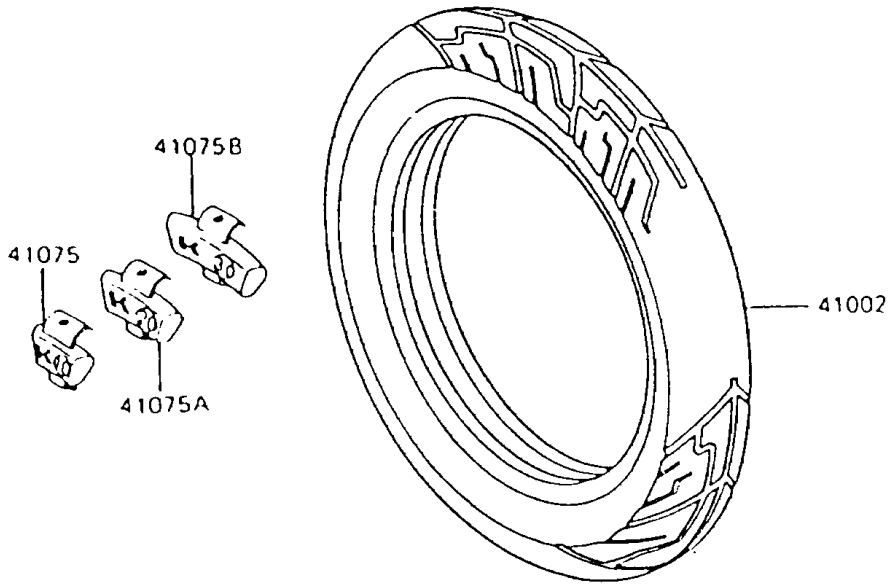

# 1996 Ninja® 600R PARTS DIAGRAM

Tires

F2210-0131

# 1996 Ninja® 600R PARTS LIST

## Tires

ITEM NAME	PART NUMBER	QUANTITY
VALVE,TIRE (Ref # 16126)	16126-1140	2
TIRE,FR,110/80V16-V240,K205F(D (Ref # 41002)	41002-1662	1
TIRE,RR,130/90V16-V240,K205(D) (Ref # 41002A)	41002-1663	1
BALANCER-WHEEL,10G,SILVER (Ref # 41075)	41075-1014	AR
BALANCER-WHEEL,20G,SILVER (Ref # 41075A)	41075-1015	AR
BALANCER-WHEEL,30G,SILVER (Ref # 41075B)	41075-1016	AR