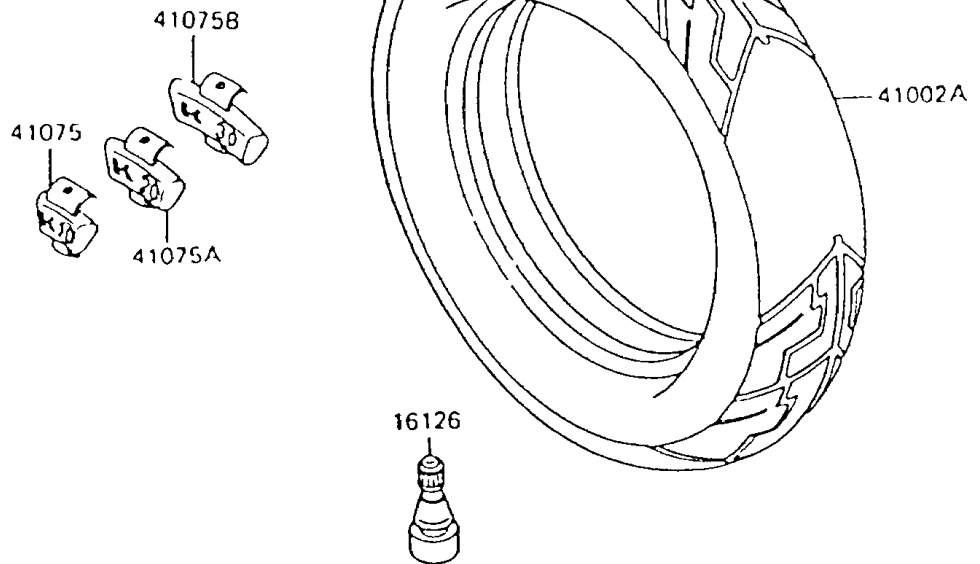

# 1996 Ninja® 600R PARTS DIAGRAM

Tires

F2210-0131

## Tires

ITEM NAME	PART NUMBER	QUANTITY
VALVE,TIRE (Ref # 16126)	16126-1140	2
TIRE,FR,110/80V16-V240,K205F(D (Ref # 41002)	41002-1662	1
TIRE,RR,130/90V16-V240,K205(D) (Ref # 41002A)	41002-1663	1
BALANCER-WHEEL,10G,SILVER (Ref # 41075)	41075-1014	AR
BALANCER-WHEEL,20G,SILVER (Ref # 41075A)	41075-1015	AR
BALANCER-WHEEL,30G,SILVER (Ref # 41075B)	41075-1016	AR