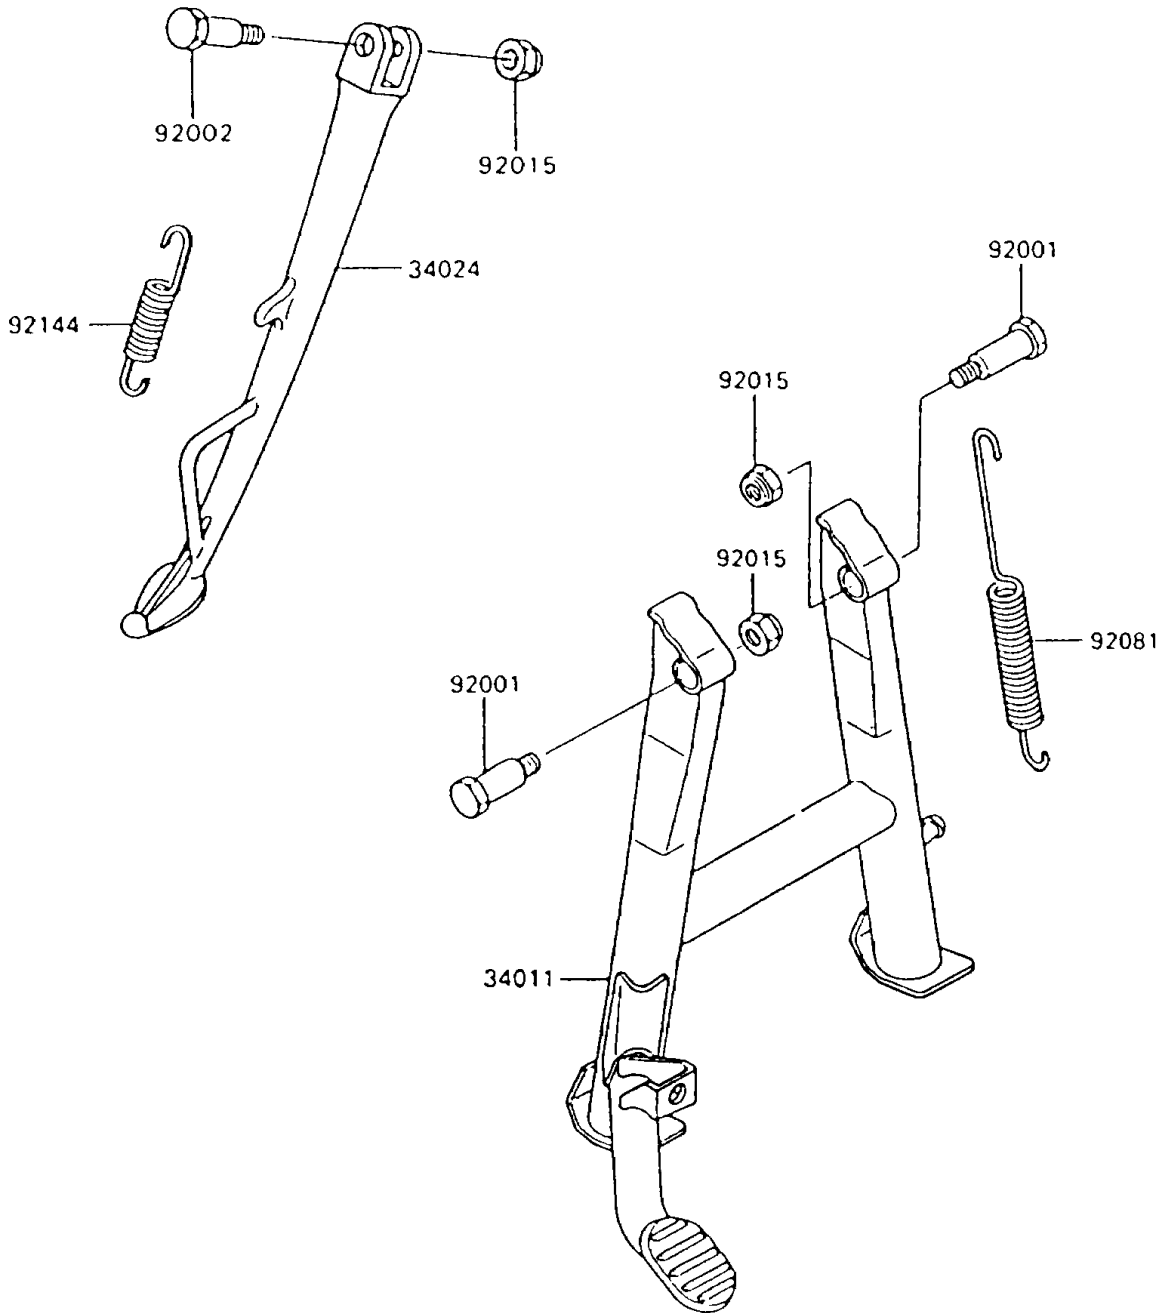

1996 Ninja® 600R PARTS DIAGRAM

Stand(s)

F2190-0181

1996 Ninja® 600R PARTS LIST

Stand(s)

ITEM NAME	PART NUMBER	QUANTITY
STAND-CENTER (Ref # 34011)	34011-1136	1
STAND-SIDE (Ref # 34024)	34024-1228	1
BOLT,CENTER STAND (Ref # 92001)	92001-1214	2
BOLT,SIDE STAND (Ref # 92002)	92002-1813	1
NUT,LOCK,10MM,BLACK (Ref # 92015)	92015-1188	3
SPRING,CENTER STAND (Ref # 92081)	92081-1834	1
SPRING,SIDE STAND (Ref # 92144)	92144-1127	1