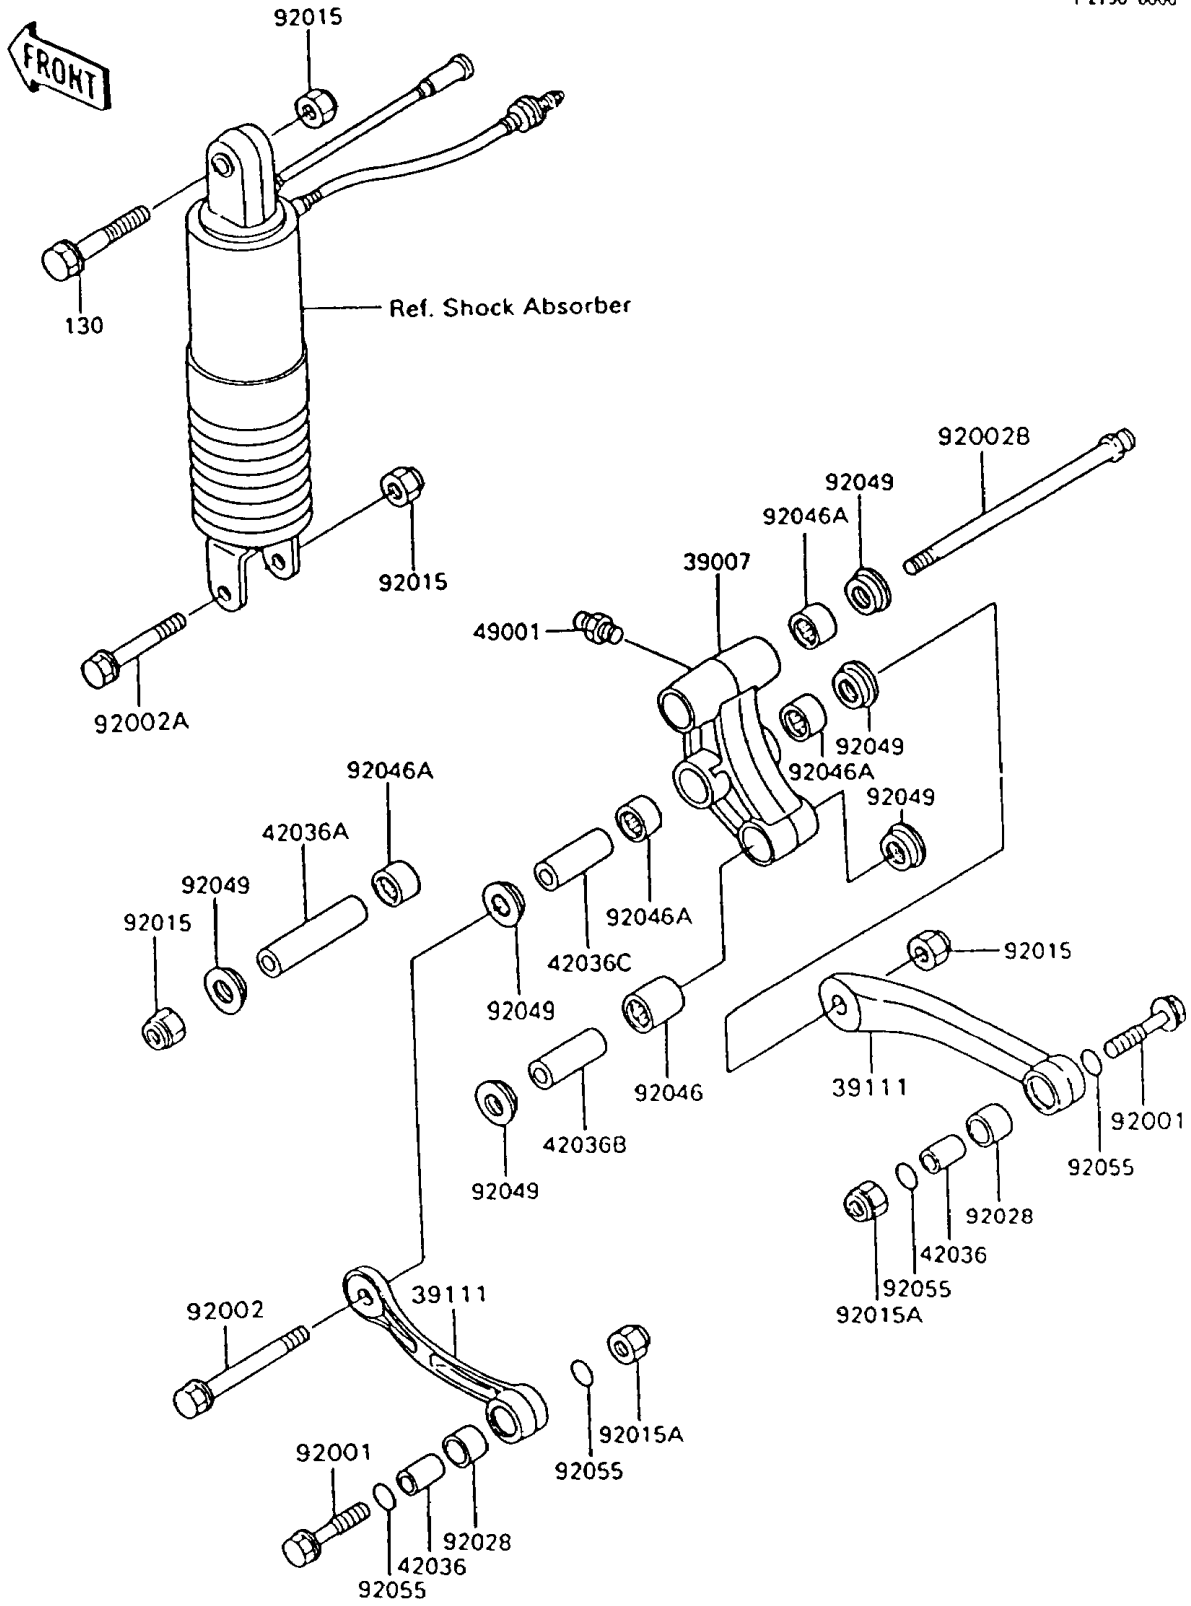

# 1996 Ninja® 600R PARTS DIAGRAM

Rear Suspension

F2150-0060

# 1996 Ninja® 600R PARTS LIST

## Rear Suspension

ITEM NAME	PART NUMBER	QUANTITY
ARM-SUSP,UNI TRAK (Ref # 39007)	39007-1126	1
ROD-TIE,SUSPENSION (Ref # 39111)	39111-1092	2
SLEEVE,12.1X20X22 (Ref # 42036)	42036-1076	2
SLEEVE,12.1X20X74 (Ref # 42036A)	42036-1102	1
SLEEVE,12.1X20X40 (Ref # 42036B)	42036-1108	1
SLEEVE,12.1X20X50 (Ref # 42036C)	42036-1111	1
NIPPLE-GREASE (Ref # 49001)	49001-1051	3
BOLT,12X45 (Ref # 92001)	92001-1939	2
BOLT,FLANGED,12X85 (Ref # 92002)	92002-1463	1
BOLT,FLANGED,12X60 (Ref # 92002A)	92002-1464	1
BOLT,SUSPENSION ARM (Ref # 92002B)	92002-1490	1
NUT,LOCK,12MM,BLACK (Ref # 92015)	92015-1190	4
NUT,12MM (Ref # 92015A)	92015-1375	2
BUSHING (Ref # 92028)	92028-1599	2
BEARING-NEEDLE,BM202726 (Ref # 92046)	92046-1110	1
BEARING-NEEDLE,BM202715 (Ref # 92046A)	92046-1112	4
SEAL-OIL,ARM,CNT (Ref # 92049)	92049-1109	6
RING-O,19.8X2.2 (Ref # 92055)	92055-1215	4
BOLT-FLANGED (Ref # 130)	130G1250	1