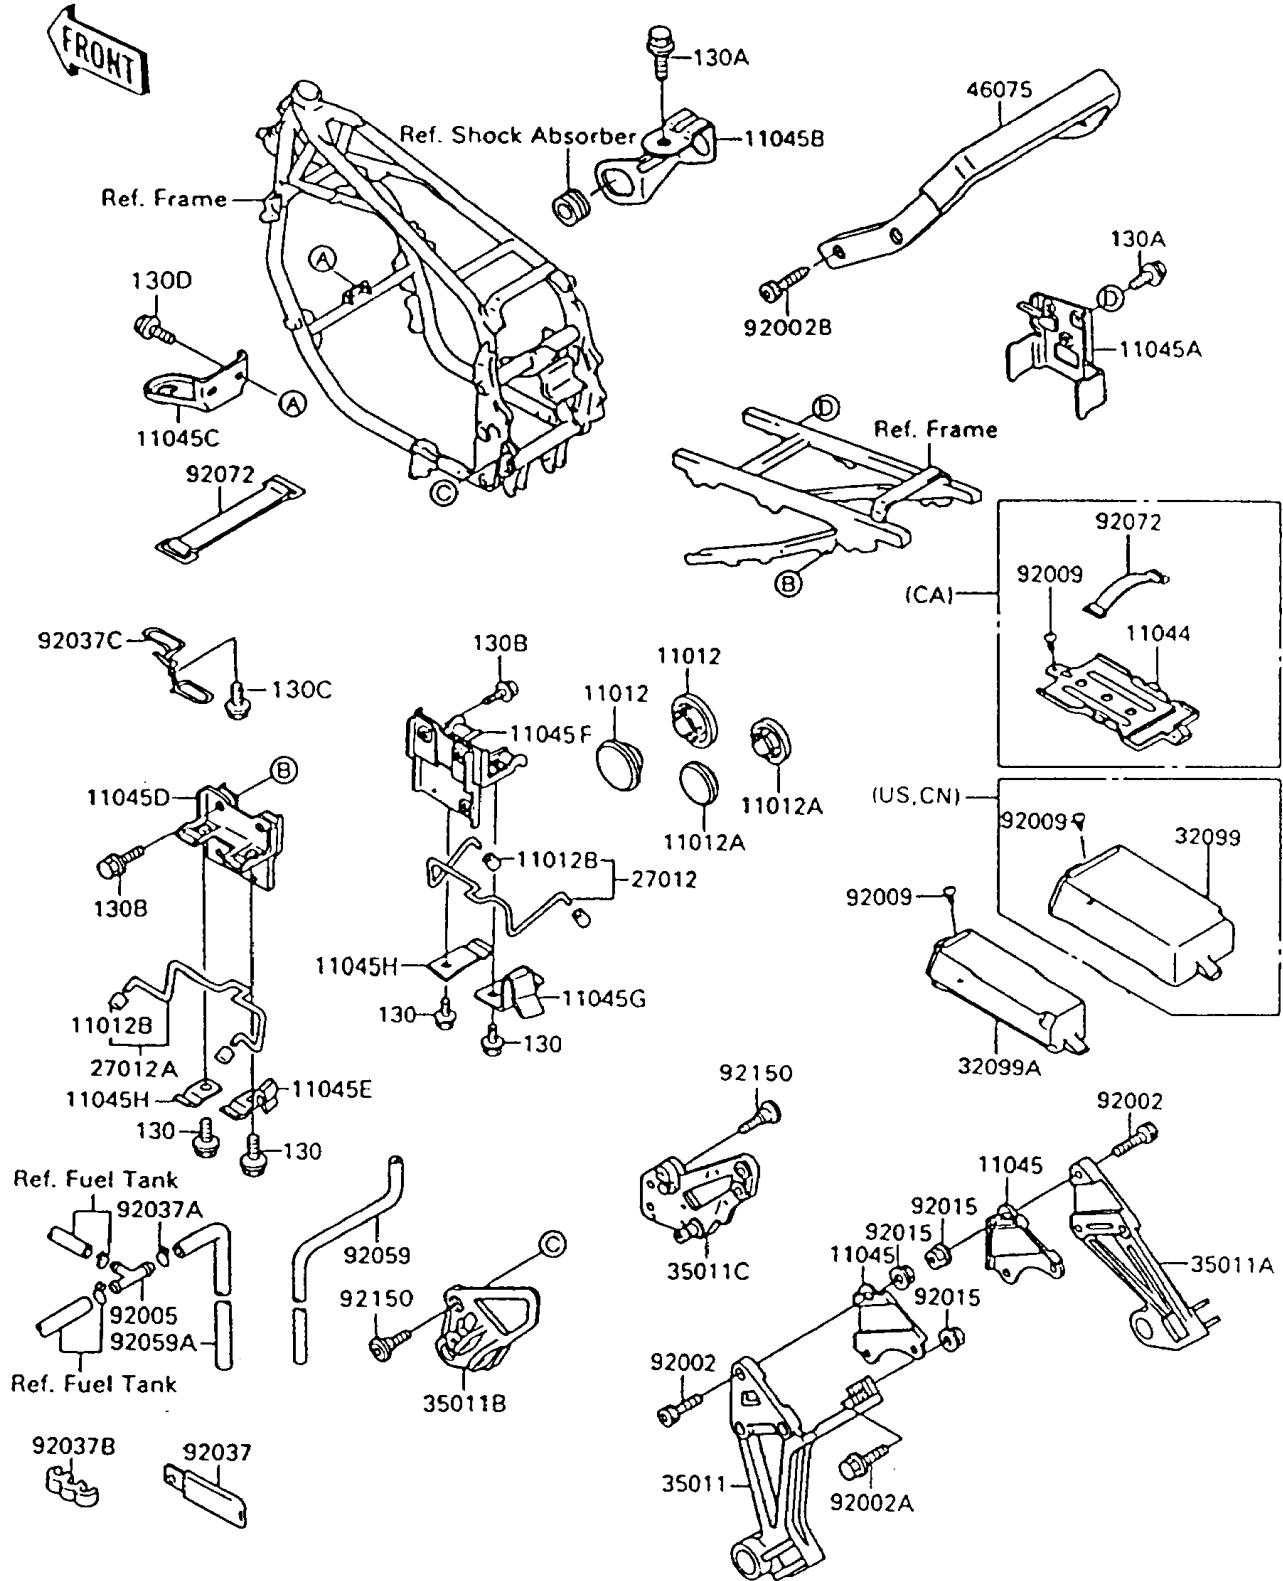

1996 Ninja® 600R PARTS DIAGRAM

Battery Case

F2132-0181

1996 Ninja® 600R PARTS LIST

Battery Case

ITEM NAME	PART NUMBER	QUANTITY
CAP,SWING ARM BRACKET (Ref # 11012)	11012-1459	2
CAP,SWING ARM BRACKET (Ref # 11012A)	11012-1558	2
CAP,BUNGEE CORD HOOK (Ref # 11012B)	11012-1598	4
BRACKET,CANISTER (Ref # 11044)	11044-1133	1
BRACKET,MUFFLER STAY (Ref # 11045)	11045-1284	2
BRACKET,REGULATOR (Ref # 11045A)	11045-1599	1
BRACKET,REAR SHOCKABSORBER (Ref # 11045B)	11045-1600	1
BRACKET,RADIATOR (Ref # 11045C)	11045-1601	1
BRACKET,BUNGEE CORD HOOK,LH (Ref # 11045D)	11045-1602	1
BRACKET,BUNGEE CORD HOOK,LH (Ref # 11045E)	11045-1603	1
BRACKET,BUNGEE CORD HOOK,RH (Ref # 11045F)	11045-1890	1
BRACKET,BUNGEE CORD HOOK,RH (Ref # 11045G)	11045-1891	1
BRACKET,BUNGEE CORD HOOK (Ref # 11045H)	11045-1892	2
HOOK,BUNGEE CORD,RH (Ref # 27012)	27012-1366	1
HOOK,BUNGEE CORD,LH (Ref # 27012A)	27012-1382	1
CASE (Ref # 32099)	32099-1074	1
CASE,TOOL (Ref # 32099A)	32099-1075	1
STAY,MUFFLER,LH (Ref # 35011)	35011-1342	1
STAY,MUFFLER,RH (Ref # 35011A)	35011-1343	1
STAY,STEP HOLDER,FR,LH (Ref # 35011B)	35011-1344	1
STAY,STEP HOLDER,FR,RH (Ref # 35011C)	35011-1345	1
GRIP,GRABRAIL (Ref # 46075)	46075-1072	1
BOLT,SOCKET,8X22 (Ref # 92002)	92002-1334	6
BOLT,FLANGED,8X20 (Ref # 92002A)	92002-1417	1
BOLT,SOCKET,6X24 (Ref # 92002B)	92002-1511	4
FITTING,T-TYPE (Ref # 92005)	92005-1143	1
SCREW,TAPPING,6MM (Ref # 92009)	92009-1261	2
NUT,FLANGED,8MM (Ref # 92015)	92015-1406	3
CLAMP,WIRING HARNESS (Ref # 92037)	92037-1069	1