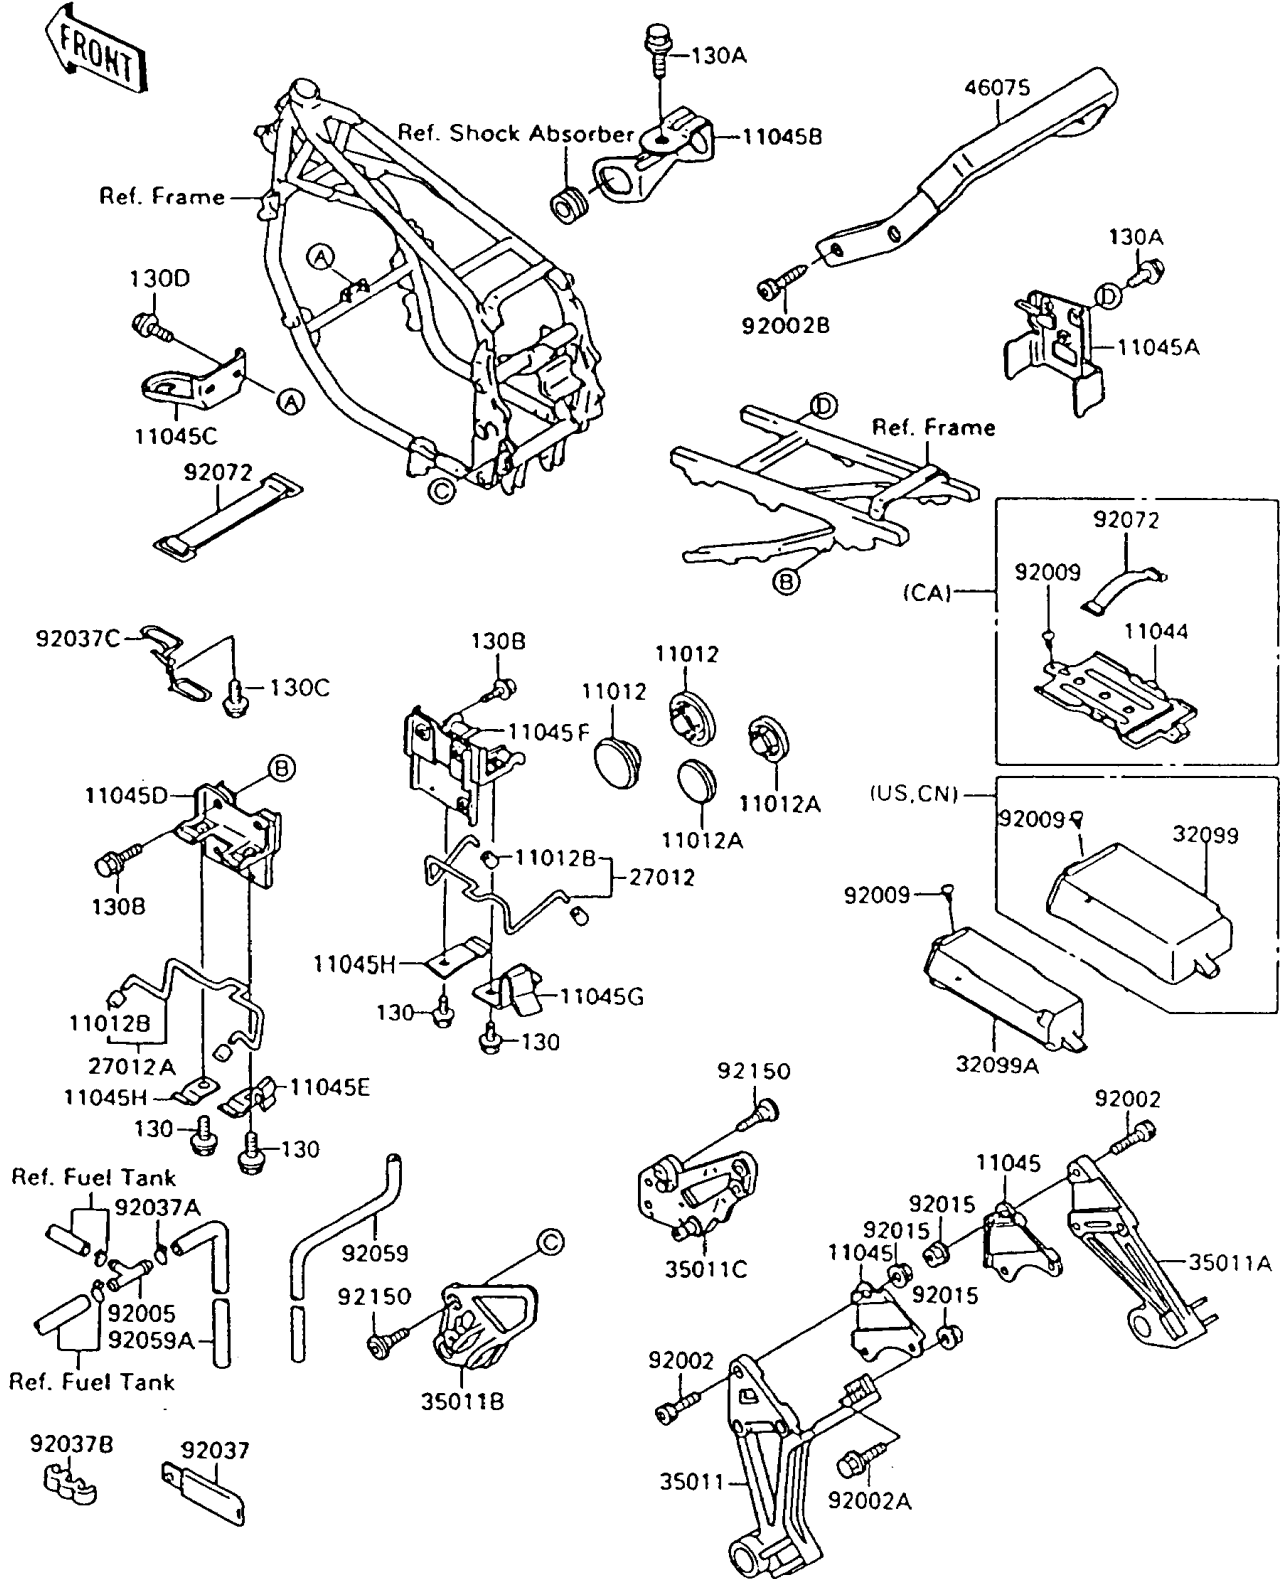

1995 Ninja® 600R PARTS DIAGRAM

Battery Case

F2132-0181