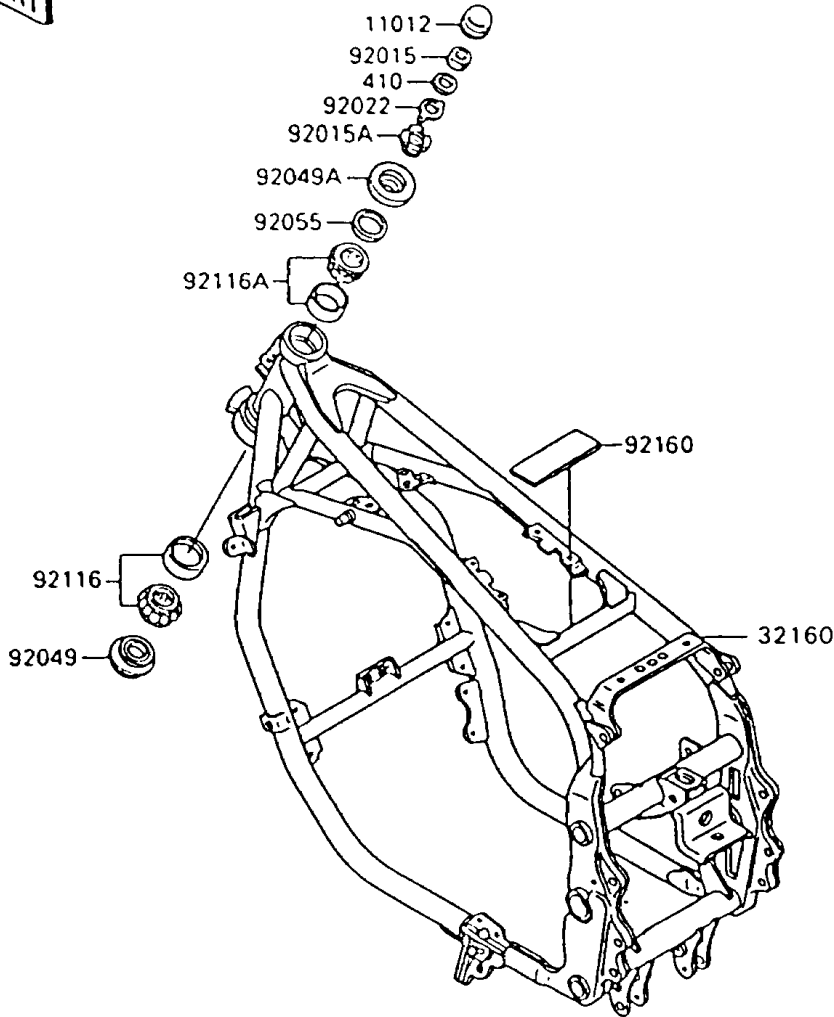

1996 Ninja® 600R PARTS DIAGRAM

Frame

F2120-0309

1996 Ninja® 600R PARTS LIST

Frame

ITEM NAME	PART NUMBER	QUANTITY
CAP,STEERING STEM (Ref # 11012)	11012-1442	1
FRAME-COMP,AL,RR (Ref # 32002)	32002-1938	1
FRAME-COMP,FR (Ref # 32160)	32160-1313	1
BOLT,SOCKET,8X32 (Ref # 92002)	92002-1927	2
NUT,18MM (Ref # 92015)	92015-1404	1
NUT,25MM,T=12 (Ref # 92015A)	92015-1546	1
NUT,POP,6MM,L=16.5 (Ref # 92015B)	92015-1792	5
WASHER,CLAW,18.5X30X2.3 (Ref # 92022)	92022-1555	1
SEAL-OIL,XMHE36X52X4J (Ref # 92049)	92049-1162	1
SEAL-OIL,STEERING STEM (Ref # 92049A)	92049-1214	1
RING-O,ID=24.5 (Ref # 92055)	92055-1459	1
BEARING-ROLLER,HR320/28XJ (Ref # 92116)	92116-1009	1
BEARING-ROLLER,HI-CAP32005JR-1 (Ref # 92116A)	92116-1056	1
BOLT,SOCKET,10X25 (Ref # 92150)	92150-1747	2
DAMPER (Ref # 92160)	92160-1075	1
W-PLAIN-S (Ref # 410)	410F1800	1