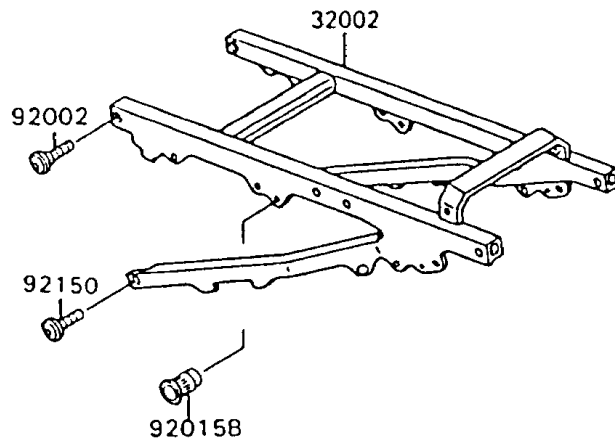

1996 Ninja® 600R PARTS DIAGRAM

Frame

F2120-0309

1996 Ninja® 600R PARTS LIST

Frame

ITEM NAME	PART NUMBER	QUANTITY
CAP,STEERING STEM (Ref # 11012)	11012-1442	1
FRAME-COMP,AL,RR (Ref # 32002)	32002-1938	1
FRAME-COMP,FR (Ref # 32160)	32160-1313	1
BOLT,SOCKET,8X32 (Ref # 92002)	92002-1927	2
NUT,18MM (Ref # 92015)	92015-1404	1
NUT,25MM,T=12 (Ref # 92015A)	92015-1546	1
NUT,POP,6MM,L=16.5 (Ref # 92015B)	92015-1792	5
WASHER,CLAW,18.5X30X2.3 (Ref # 92022)	92022-1555	1
SEAL-OIL,XMHE36X52X4J (Ref # 92049)	92049-1162	1
SEAL-OIL,STEERING STEM (Ref # 92049A)	92049-1214	1
RING-O,ID=24.5 (Ref # 92055)	92055-1459	1
BEARING-ROLLER,HR320/28XJ (Ref # 92116)	92116-1009	1
BEARING-ROLLER,HI-CAP32005JR-1 (Ref # 92116A)	92116-1056	1
BOLT,SOCKET,10X25 (Ref # 92150)	92150-1747	2
DAMPER (Ref # 92160)	92160-1075	1
W-PLAIN-S (Ref # 410)	410F1800	1