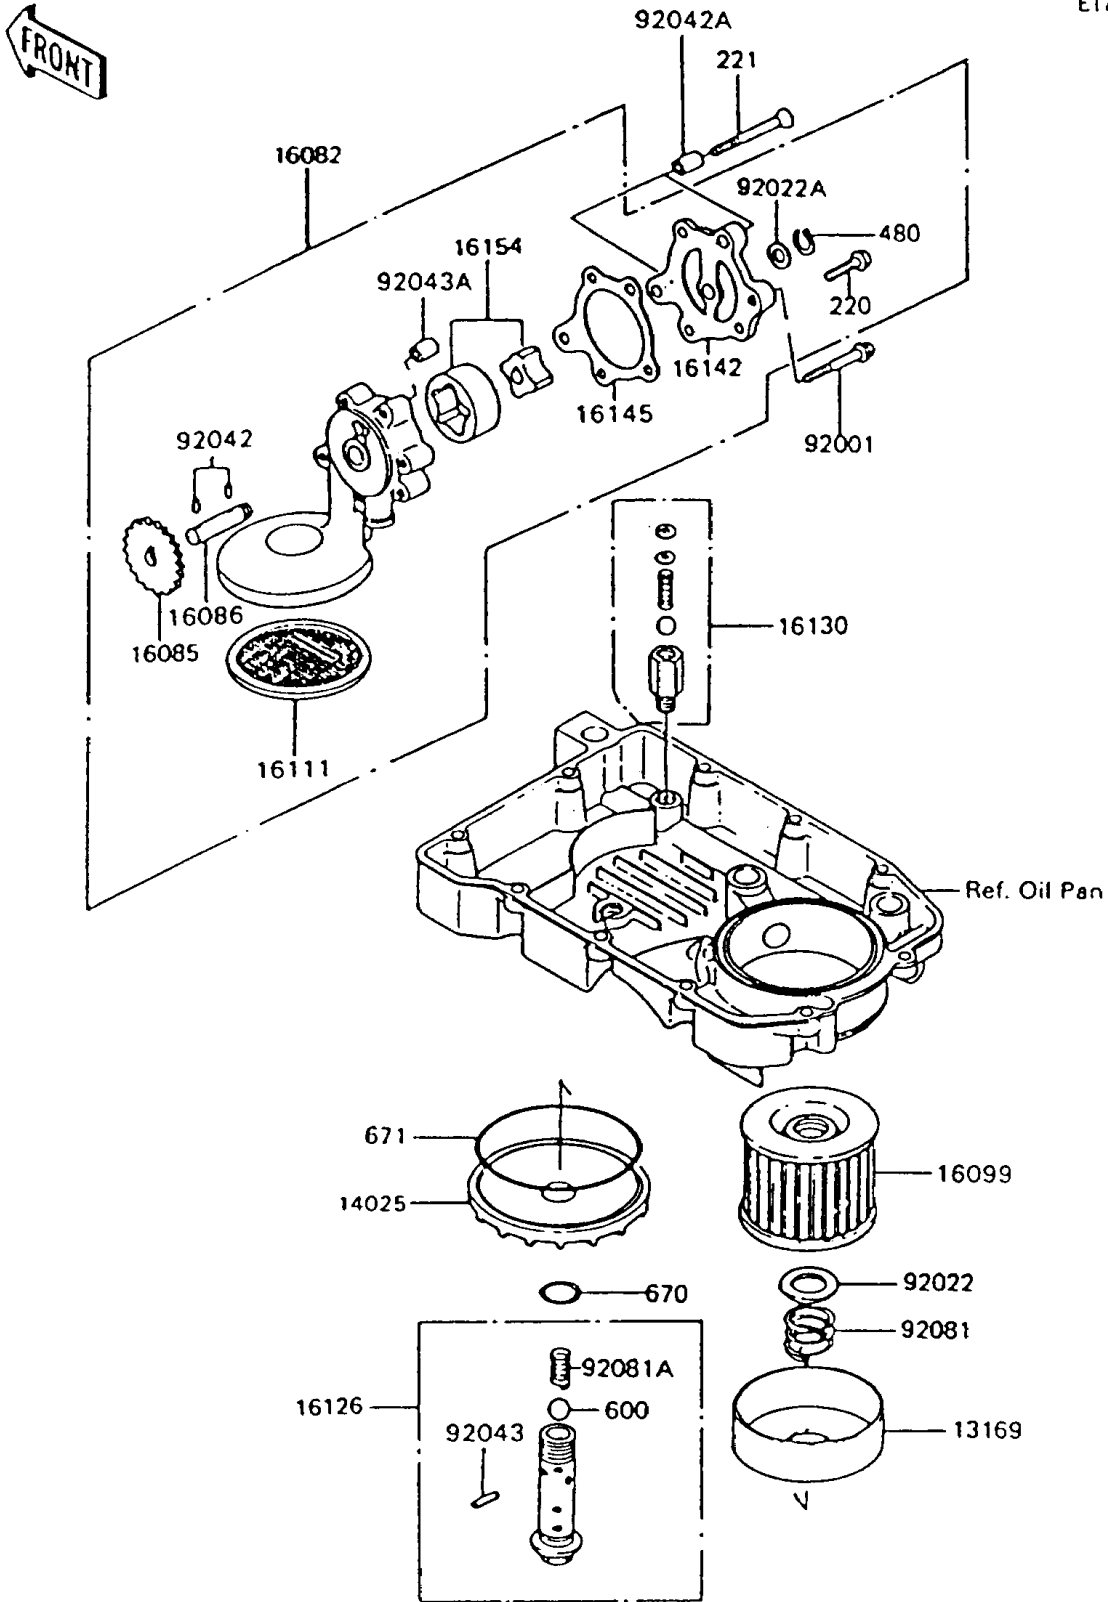

1996 Ninja® 600R PARTS DIAGRAM

Oil Pump/Oil Filter

E1710-0039

1996 Ninja® 600R PARTS LIST

Oil Pump/Oil Filter

ITEM NAME	PART NUMBER	QUANTITY
PLATE,OIL FILTER (Ref # 13169)	13169-1110	1
COVER,OIL FILTER,F.BLACK (Ref # 14025)	14025-1422	1
PUMP-ASSY-OIL (Ref # 16082)	16082-1139	1
GEAR (Ref # 16085)	16085-1284	1
SHAFT,OIL PUMP (Ref # 16086)	16086-004	1
ELEMENT-OIL FILTER (Ref # 16099)	16099-003	1
FILTER,OIL PUMP (Ref # 16111)	16111-004	1
VALVE,OIL FILTER (Ref # 16126)	16126-1108	1
VALVE-ASSY-RELIEF (Ref # 16130)	16130-1001	1
COVER-PUMP (Ref # 16142)	16142-005	1
GASKET,OIL PUMP COVER (Ref # 16145)	16145-004	1
ROTOR-PUMP (Ref # 16154)	16154-003	1
BOLT,FLANGED,6X45 (Ref # 92001)	92001-165	1
WASHER,20.5X30X1 (Ref # 92022)	92022-1012	1
WASHER,11.2X15X1 (Ref # 92022A)	92022-311	1
PIN,DOWEL,4X12.8 (Ref # 92042)	92042-041	2
PIN,DOWEL,8X28 (Ref # 92042A)	92042-050	2
PIN,SPRING,2X20 (Ref # 92043)	92043-111	1
PIN,DOWEL,8X10 (Ref # 92043A)	92043-1302	1
SPRING,OIL FILTER (Ref # 92081)	92081-1018	1
SPRING (Ref # 92081A)	92081-109	1
SCREW-PAN-CROS,6X18 (Ref # 220)	220B0618	3
SCREW-CSK-CROS,6X55 (Ref # 221)	221B0655	2
CIRCLIP-TYPE-C,11MM (Ref # 480)	480J1100	1
BALL-STEEL,3/8" (Ref # 600)	600A1200	1
O RING,16MM (Ref # 670)	670B2016	1
O RING,90MM (Ref # 671)	671B2590	1