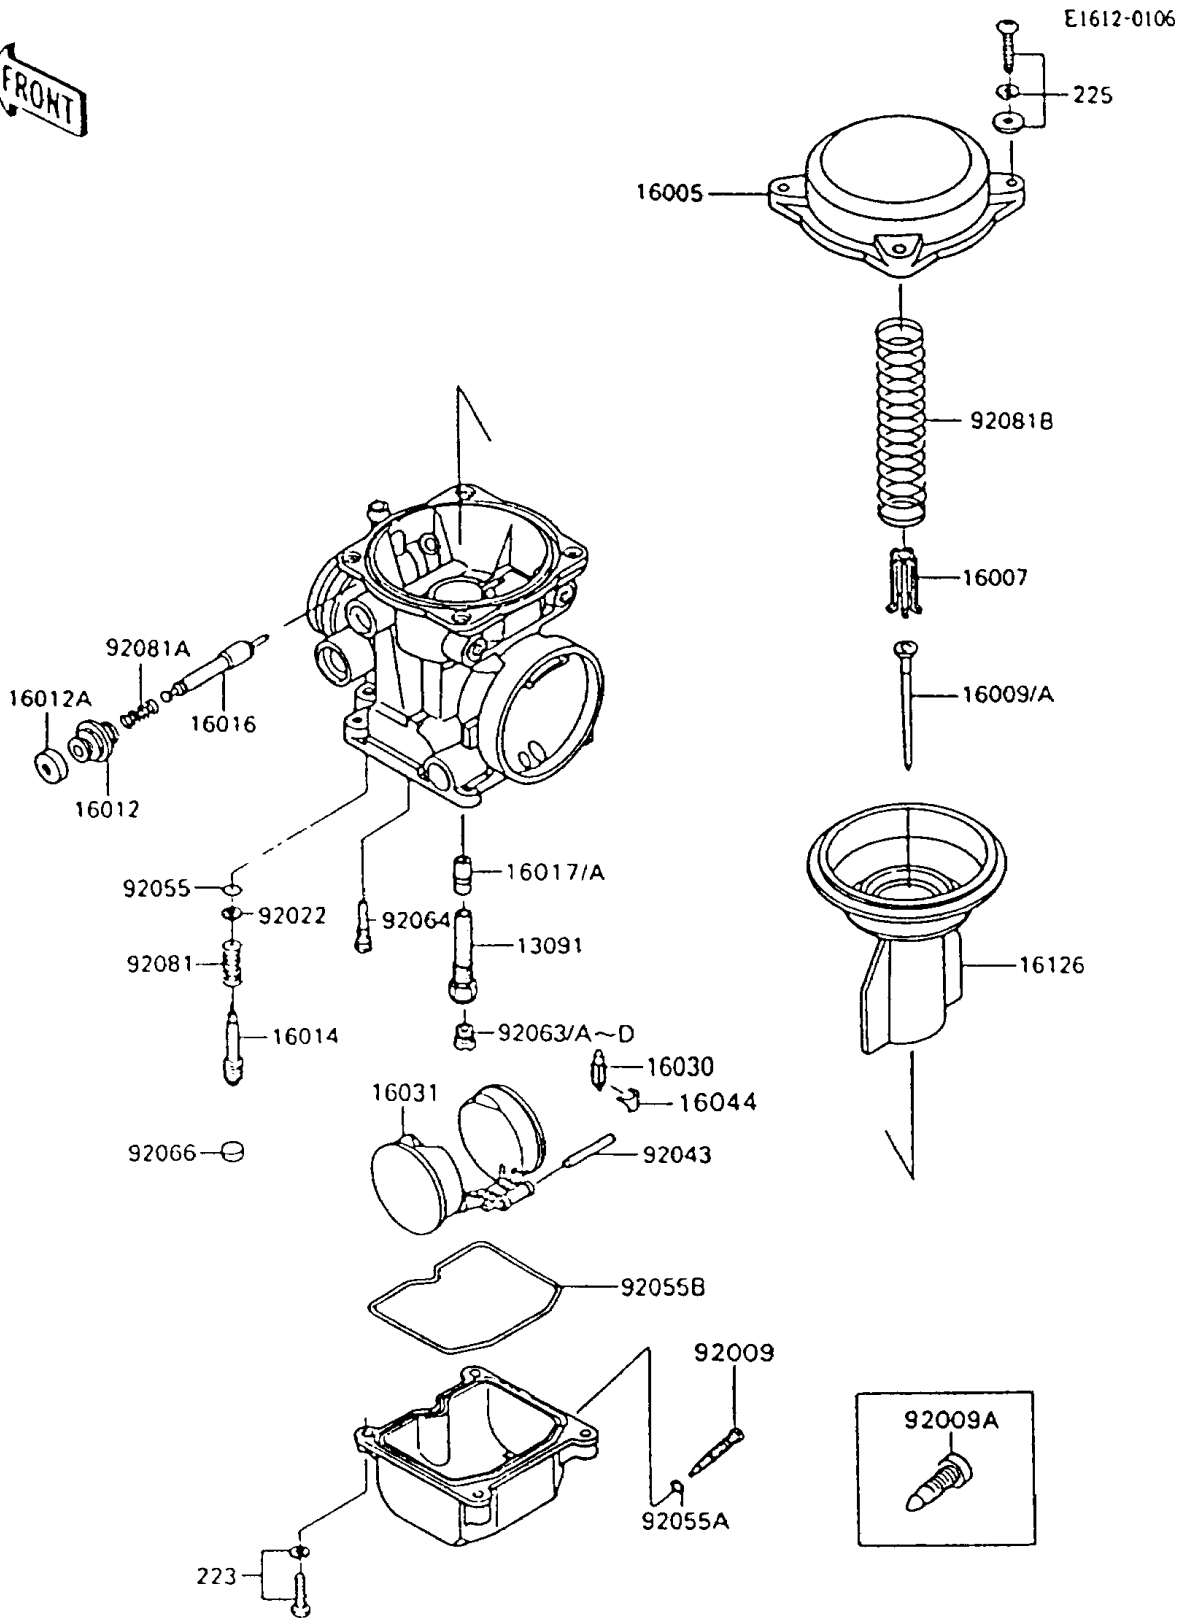

# 1996 Ninja® 600R PARTS DIAGRAM

Carburetor Parts

## Carburetor Parts

ITEM NAME	PART NUMBER	QUANTITY
HOLDER,NEEDLE JET (Ref # 13091)	13091-1406	4
TOP-CHAMBER,MIXING (Ref # 16005)	16005-1056	4
SEAT-SPRING,THROTTLE VALVE (Ref # 16007)	16007-1120	4
NEEDLE-JET,N52Q (Ref # 16009)	16009-1354	4
NEEDLE-JET,N52R (Ref # 16009A)	16009-1355	4
CAP-STARTER PLUNGER (Ref # 16012)	16012-1051	4
CAP-STARTER PLUNGER (Ref # 16012A)	16012-1052	4
SCREW-PILOT AIR (Ref # 16014)	16014-1054	4
PLUNGER,STARTER (Ref # 16016)	16016-1061	4
JET-NEEDLE (Ref # 16017)	16017-1285	4
JET-NEEDLE,01D34 (Ref # 16017A)	16017-1286	4
VALVE-FLOAT (Ref # 16030)	16030-1007	4
FLOAT (Ref # 16031)	16031-1056	4
CLAMP,FLOAT VALVE (Ref # 16044)	16044-007	4
VALVE,VACUUM (Ref # 16126)	16126-1160	4
SCREW,DRAIN,M6X1.0 (Ref # 92009)	92009-1095	4
SCREW,DRAIN,M6X0.75 (Ref # 92009A)	92009-1551	4
WASHER,PLAIN (Ref # 92022)	92022-1003	4
PIN,FLOAT (Ref # 92043)	92043-1207	4
RING-O,PILOT ADJUST (Ref # 92055)	92055-1002	4
RING-O,DRAIN SCREW (Ref # 92055A)	92055-1053	4
RING-O,FLOAT CHAMBER (Ref # 92055B)	92055-1222	4
JET-MAIN,2ND,#100 (Ref # 92063)	92063-1008	4
JET-MAIN,2ND,#105 (Ref # 92063A)	92063-1009	4
JET-MAIN,#110 (Ref # 92063B)	92063-1114	4
JET-MAIN,#102 (Ref # 92063C)	92063-1115	4
JET-MAIN,#108 (Ref # 92063D)	92063-1116	4
JET-PILOT,#35 (Ref # 92064)	92064-1035	4
PLUG,PILOT AIR SCREW,6.9X2 (Ref # 92066)	92066-1051	4

## Carburetor Parts

ITEM NAME	PART NUMBER	QUANTITY
SPRING,PILOT ADJUST SCREW (Ref # 92081)	92081-1002	4
SPRING,STARTER PLUNGER (Ref # 92081A)	92081-1761	4
SPRING,VACUUM VALVE (Ref # 92081B)	92081-1775	4
SCREW-PAN-WS-CROS (Ref # 223)	223C0416	16
SCREW-PAN-WSP-CROS (Ref # 225)	225C0418	15