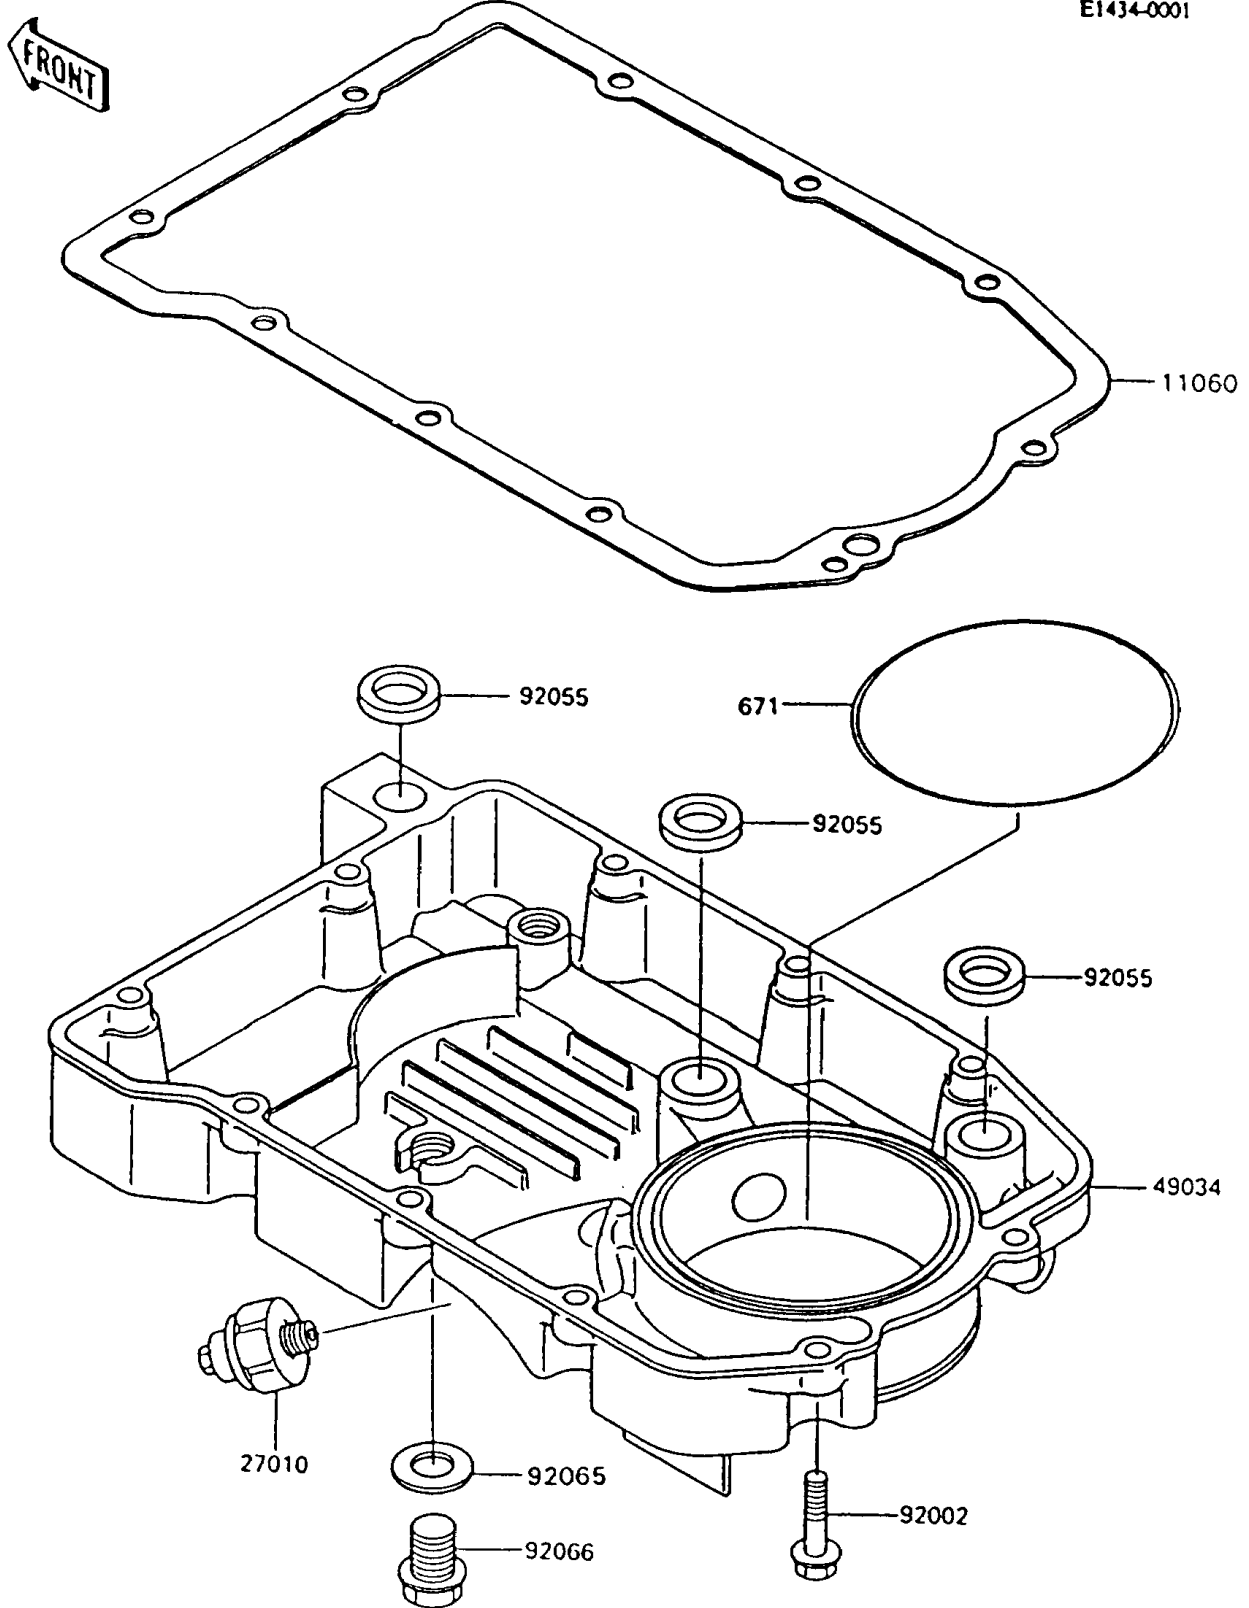

1996 Ninja® 600R PARTS DIAGRAM

Oil Pan

E1434-0001

1996 Ninja® 600R PARTS LIST

Oil Pan

ITEM NAME	PART NUMBER	QUANTITY
GASKET,OIL PAN (Ref # 11060)	11060-1149	1
SWITCH,OIL PRESSURE (Ref # 27010)	27010-1313	1
PAN-OIL (Ref # 49034)	49034-1116	1
BOLT,6X25 (Ref # 92002)	92002-1089	10
RING-O,19.5MM (Ref # 92055)	92055-077	3
GASKET,12X22X2,DRAIN PLUG (Ref # 92065)	92065-097	1
PLUG,OIL DRAIN,12X15 (Ref # 92066)	92066-1174	1
O RING,90MM (Ref # 671)	671B2590	1